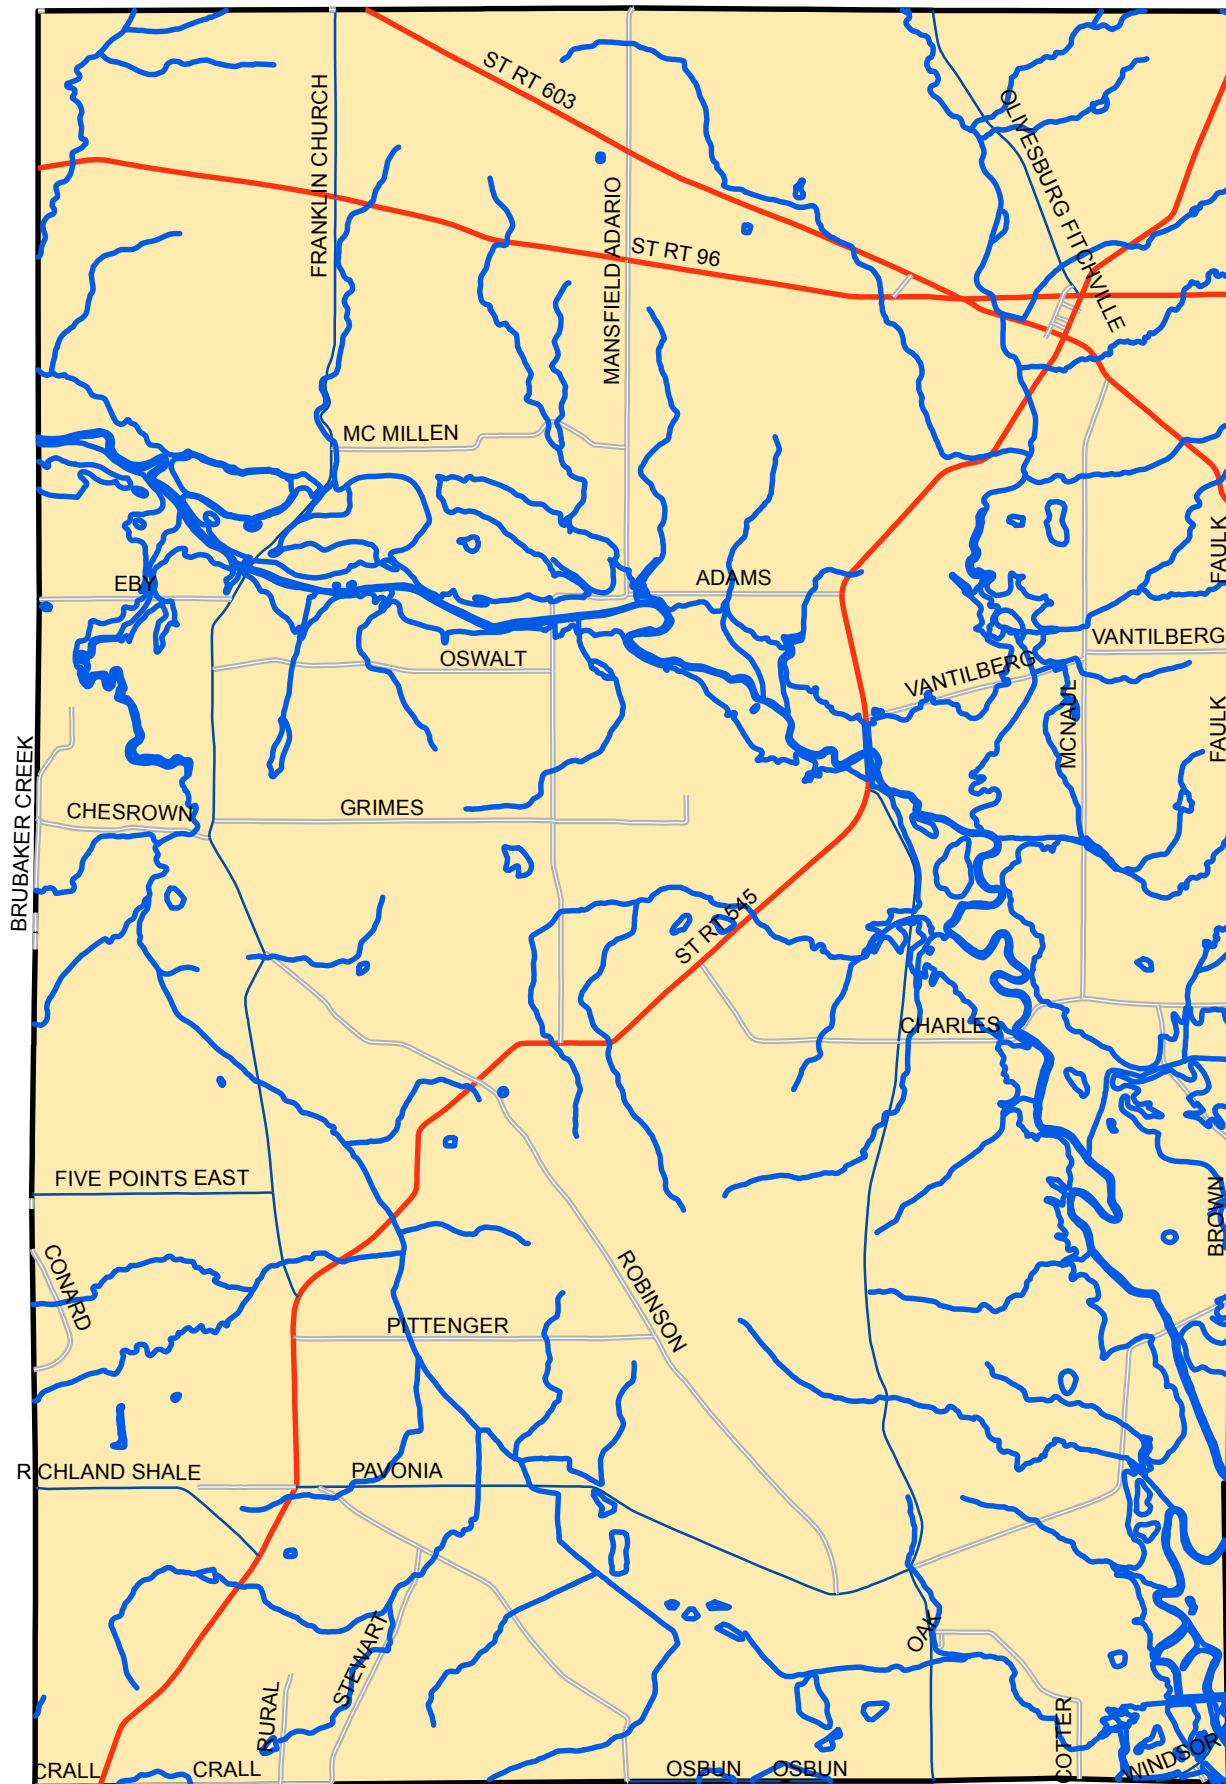

Weller Township - Richland County, Ohio

Base Map

Weller Township - Richland County, Ohio

Base Map + Streams & Rivers

Weller Township - Richland County, Ohio

Base Map + Streams & Rivers + Watersheds

Weller Township - Richland County, Ohio

Base Map + Streams & Rivers + Watersheds + Township Sections