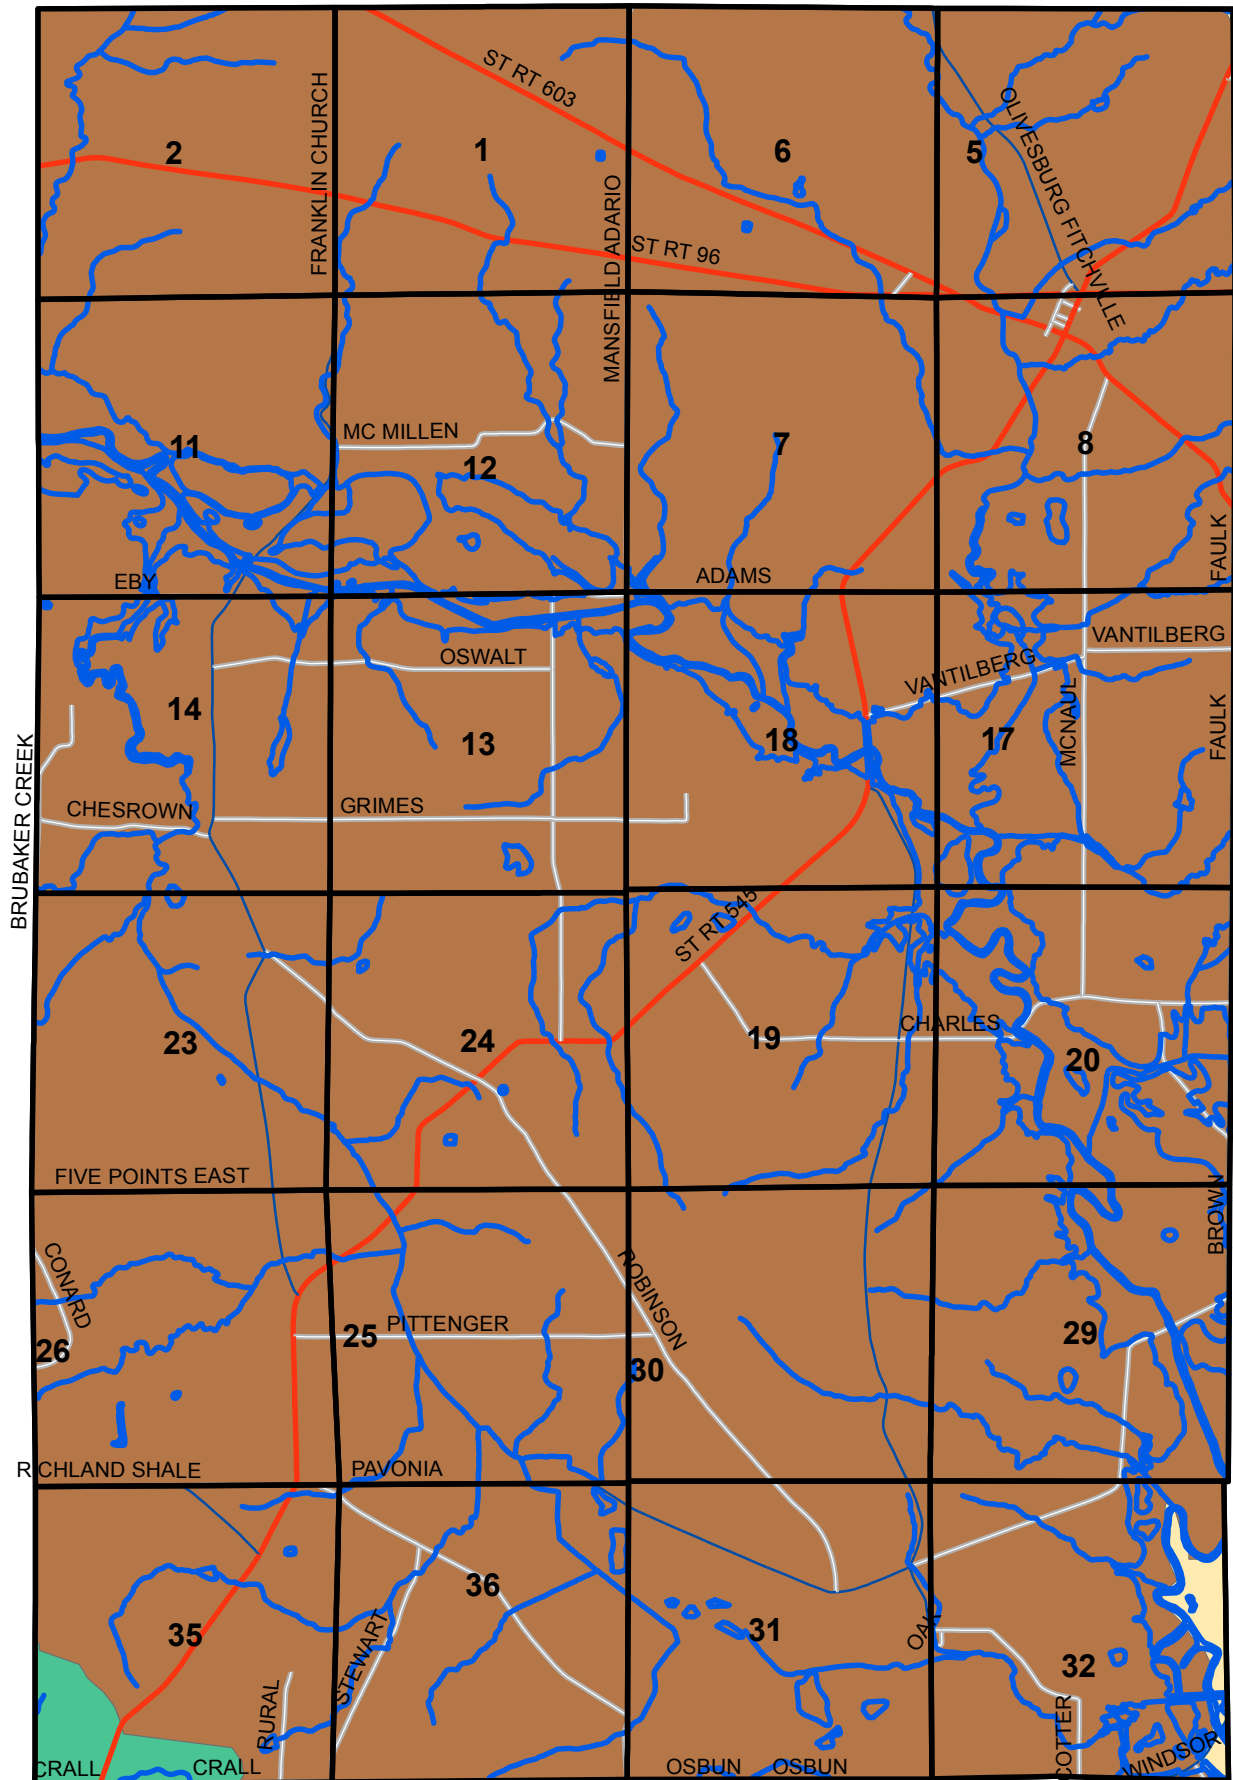

Weller Township - Richland County, Ohio

Base Map

Weller Township - Richland County, Ohio

Base Map + Streams & Rivers

Weller Township - Richland County, Ohio

Base Map + Streams & Rivers + Watersheds

Weller Township - Richland County, Ohio

Base Map + Streams & Rivers + Watersheds + Township Sections