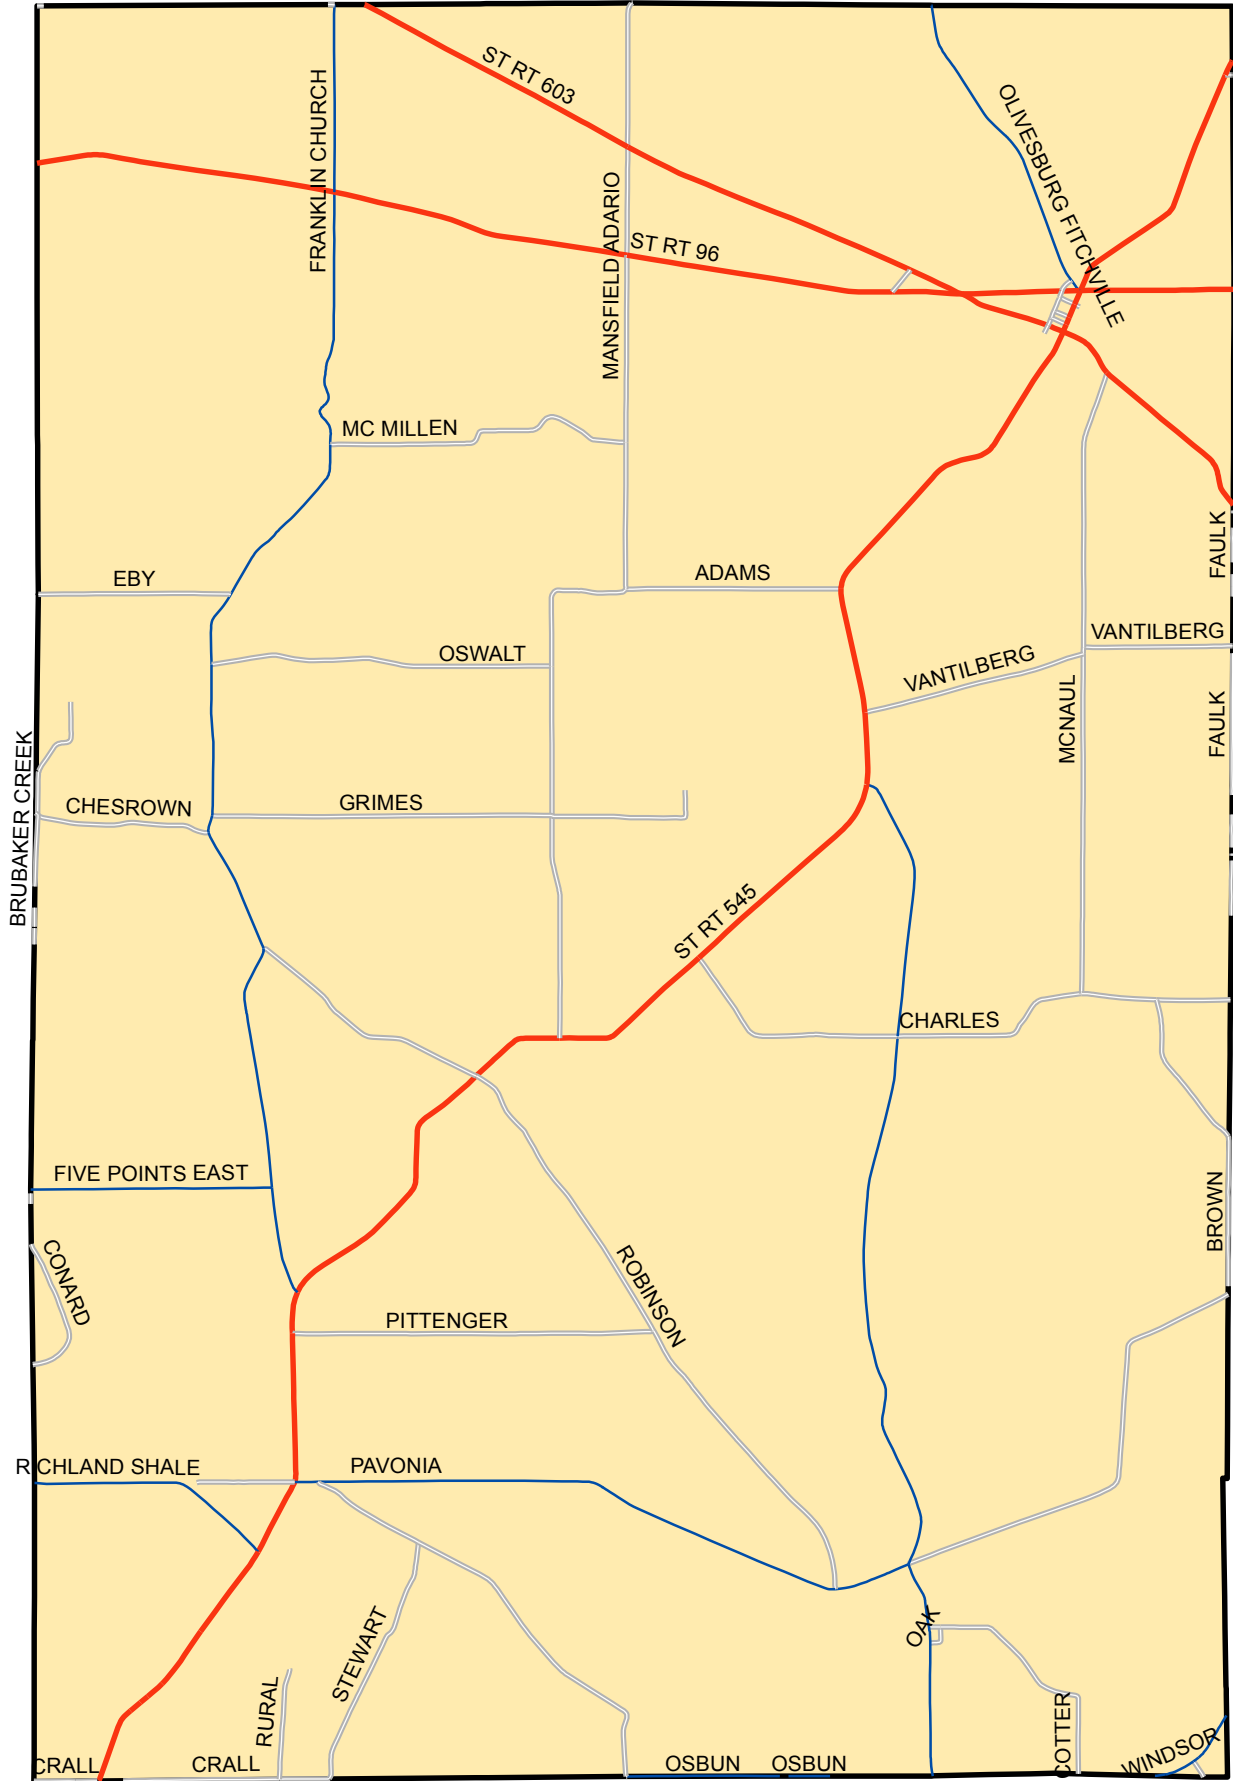

Weller Township - Richland County, Ohio

Base Map

Weller Township - Richland County, Ohio

Base Map + Streams & Rivers

Weller Township - Richland County, Ohio

Base Map + Streams & Rivers + Watersheds

Weller Township - Richland County, Ohio

Base Map + Streams & Rivers + Watersheds + Township Sections