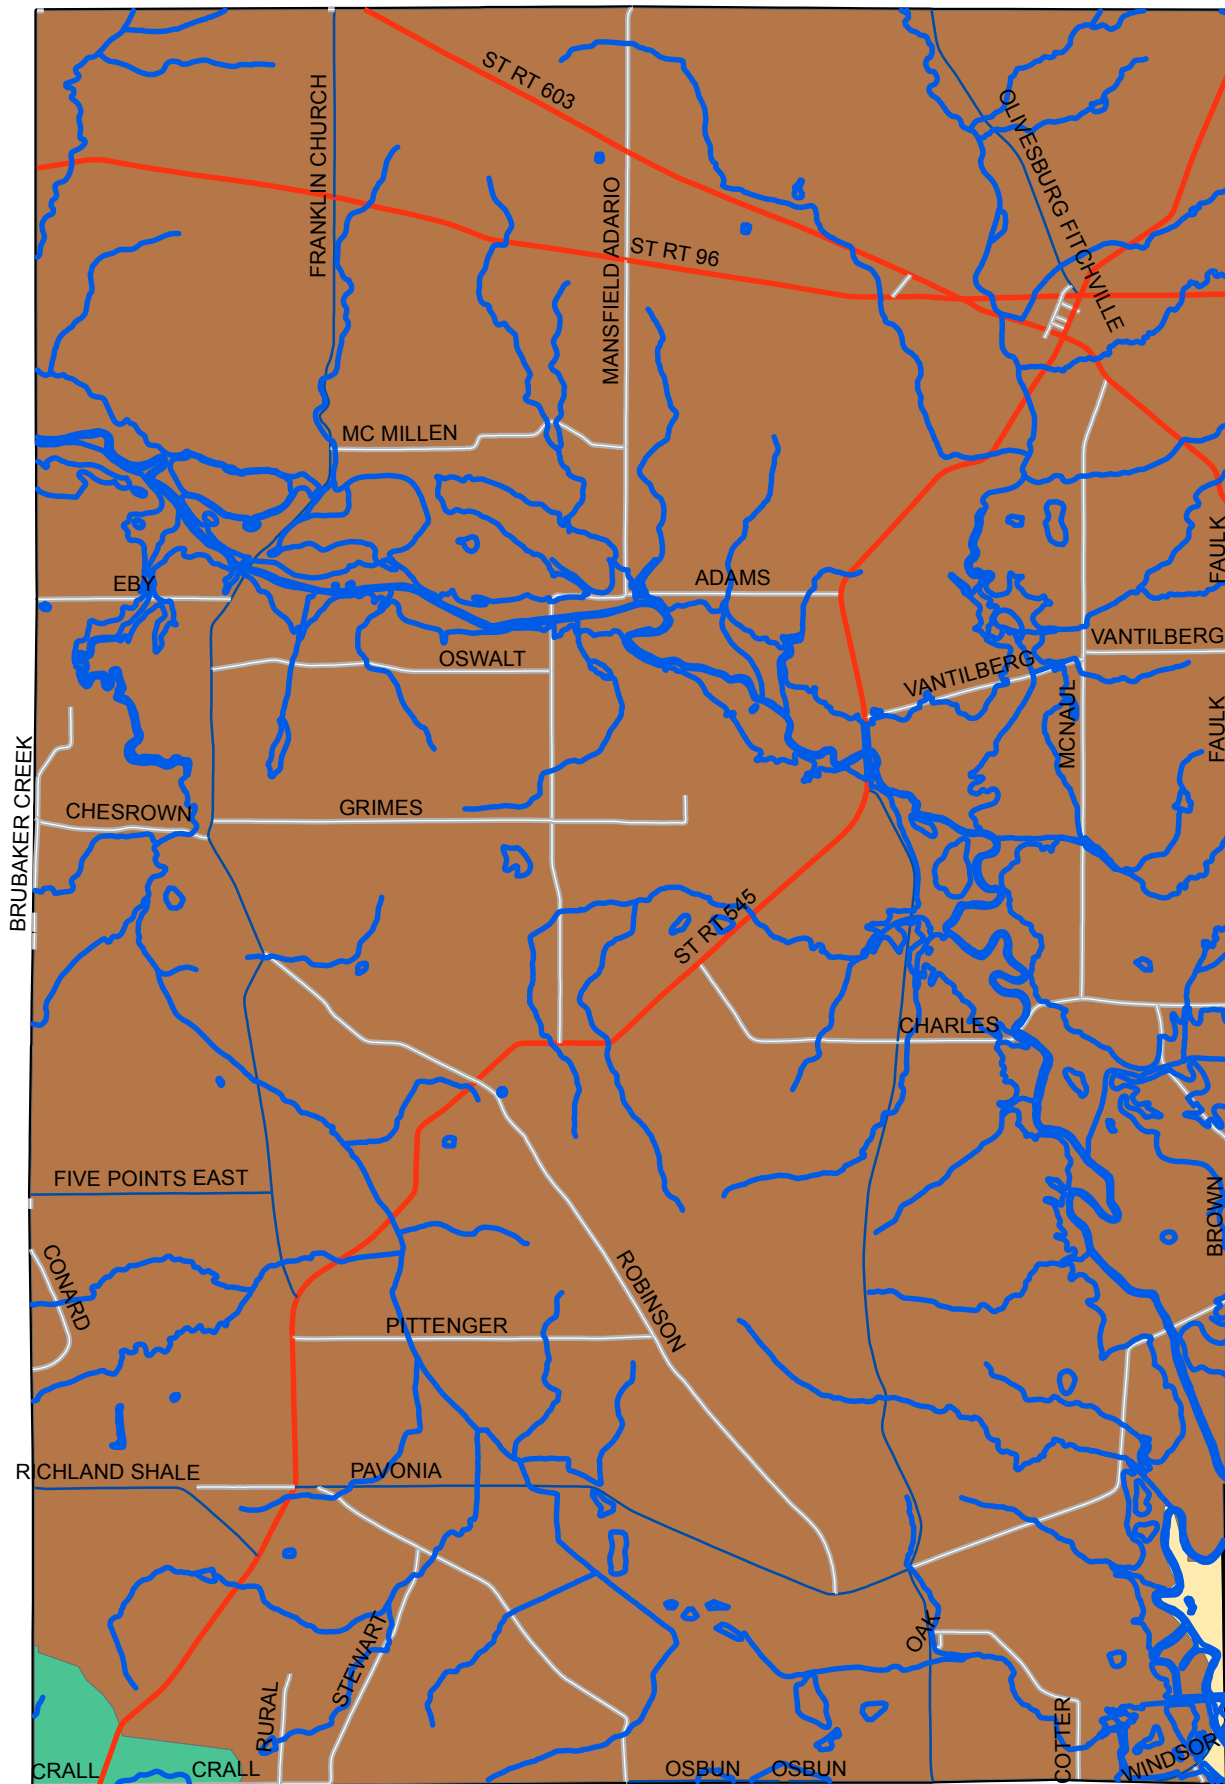

Weller Township - Richland County, Ohio

Base Map

Weller Township - Richland County, Ohio

Base Map + Streams & Rivers

Weller Township - Richland County, Ohio

Base Map + Streams & Rivers + Watersheds

Weller Township - Richland County, Ohio

Base Map + Streams & Rivers + Watersheds + Township Sections