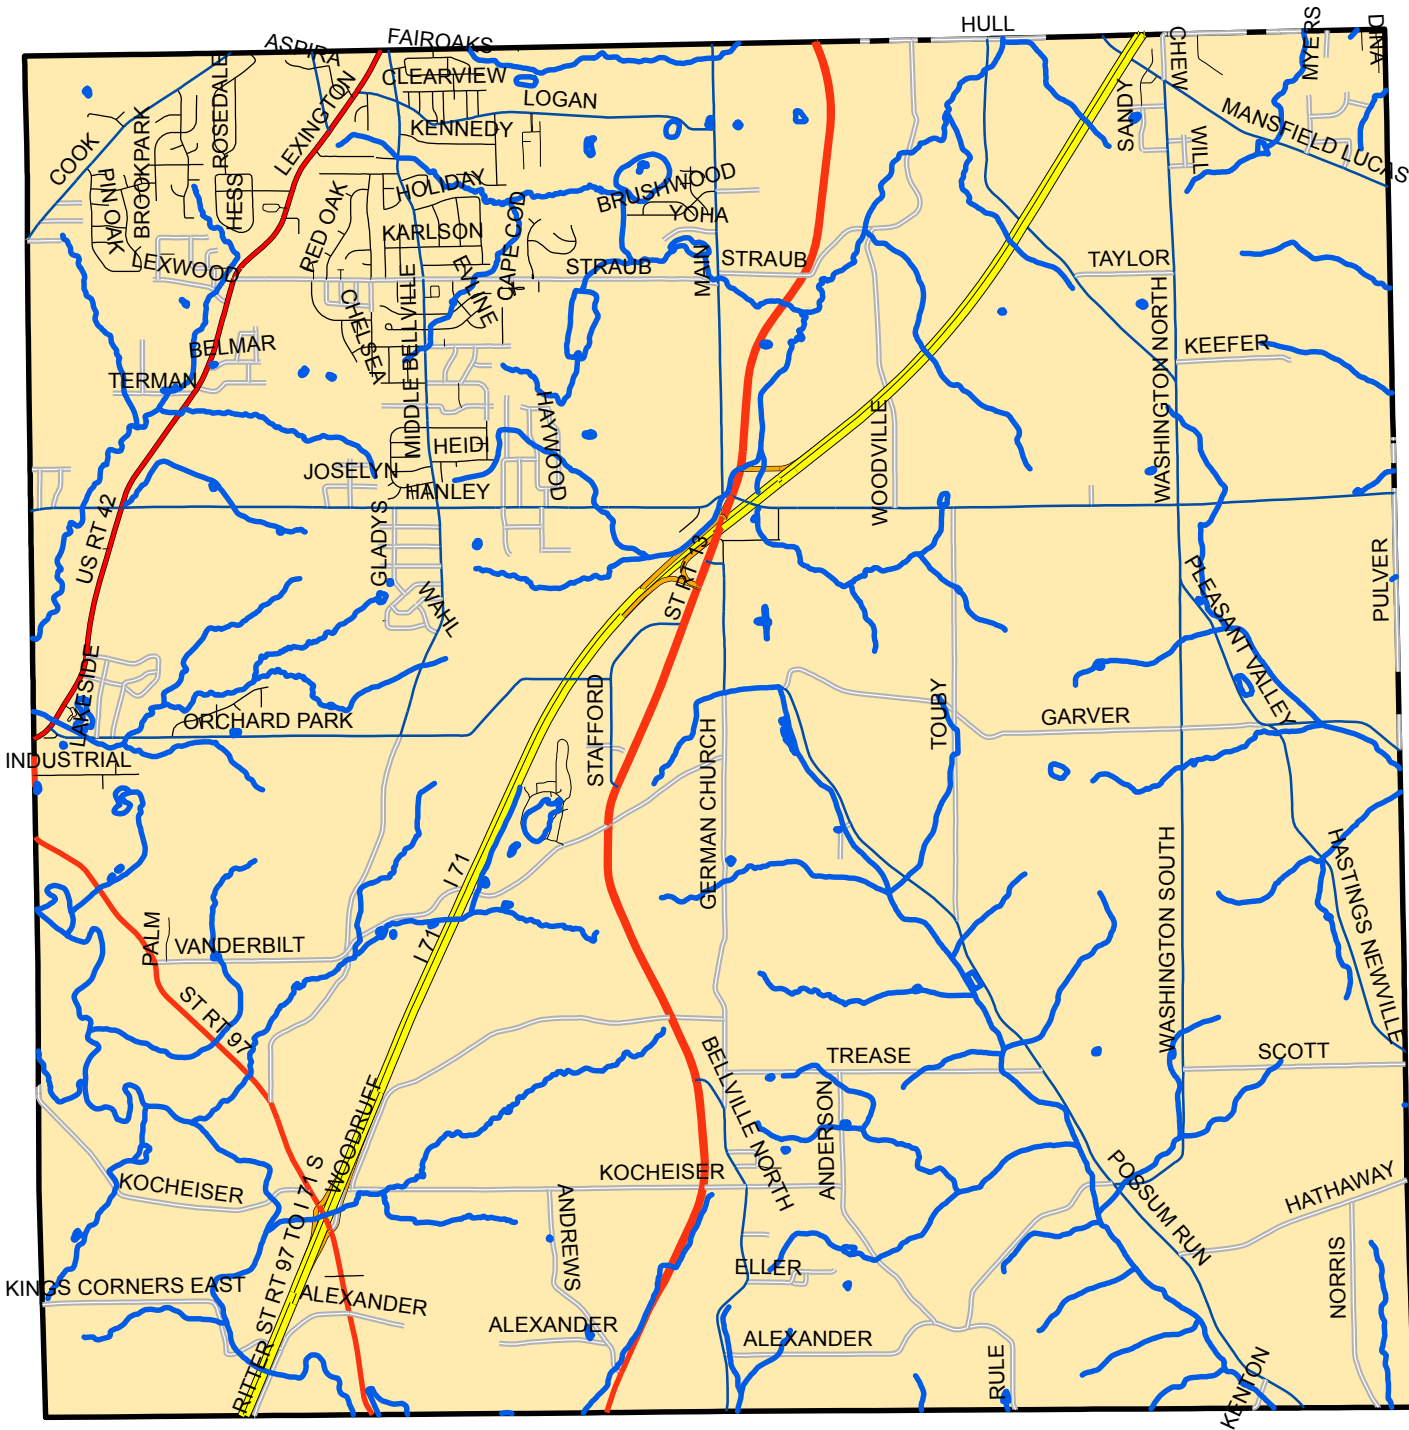

Washington Township - Richland County, Ohio

Base Map

Washington Township - Richland County, Ohio

Base Map + Streams & Rivers

Washington Township - Richland County, Ohio

Base Map + Streams & Rivers + Watersheds

Washington Township - Richland County, Ohio

Base Map + Streams & Rivers + Watersheds + Township Sections