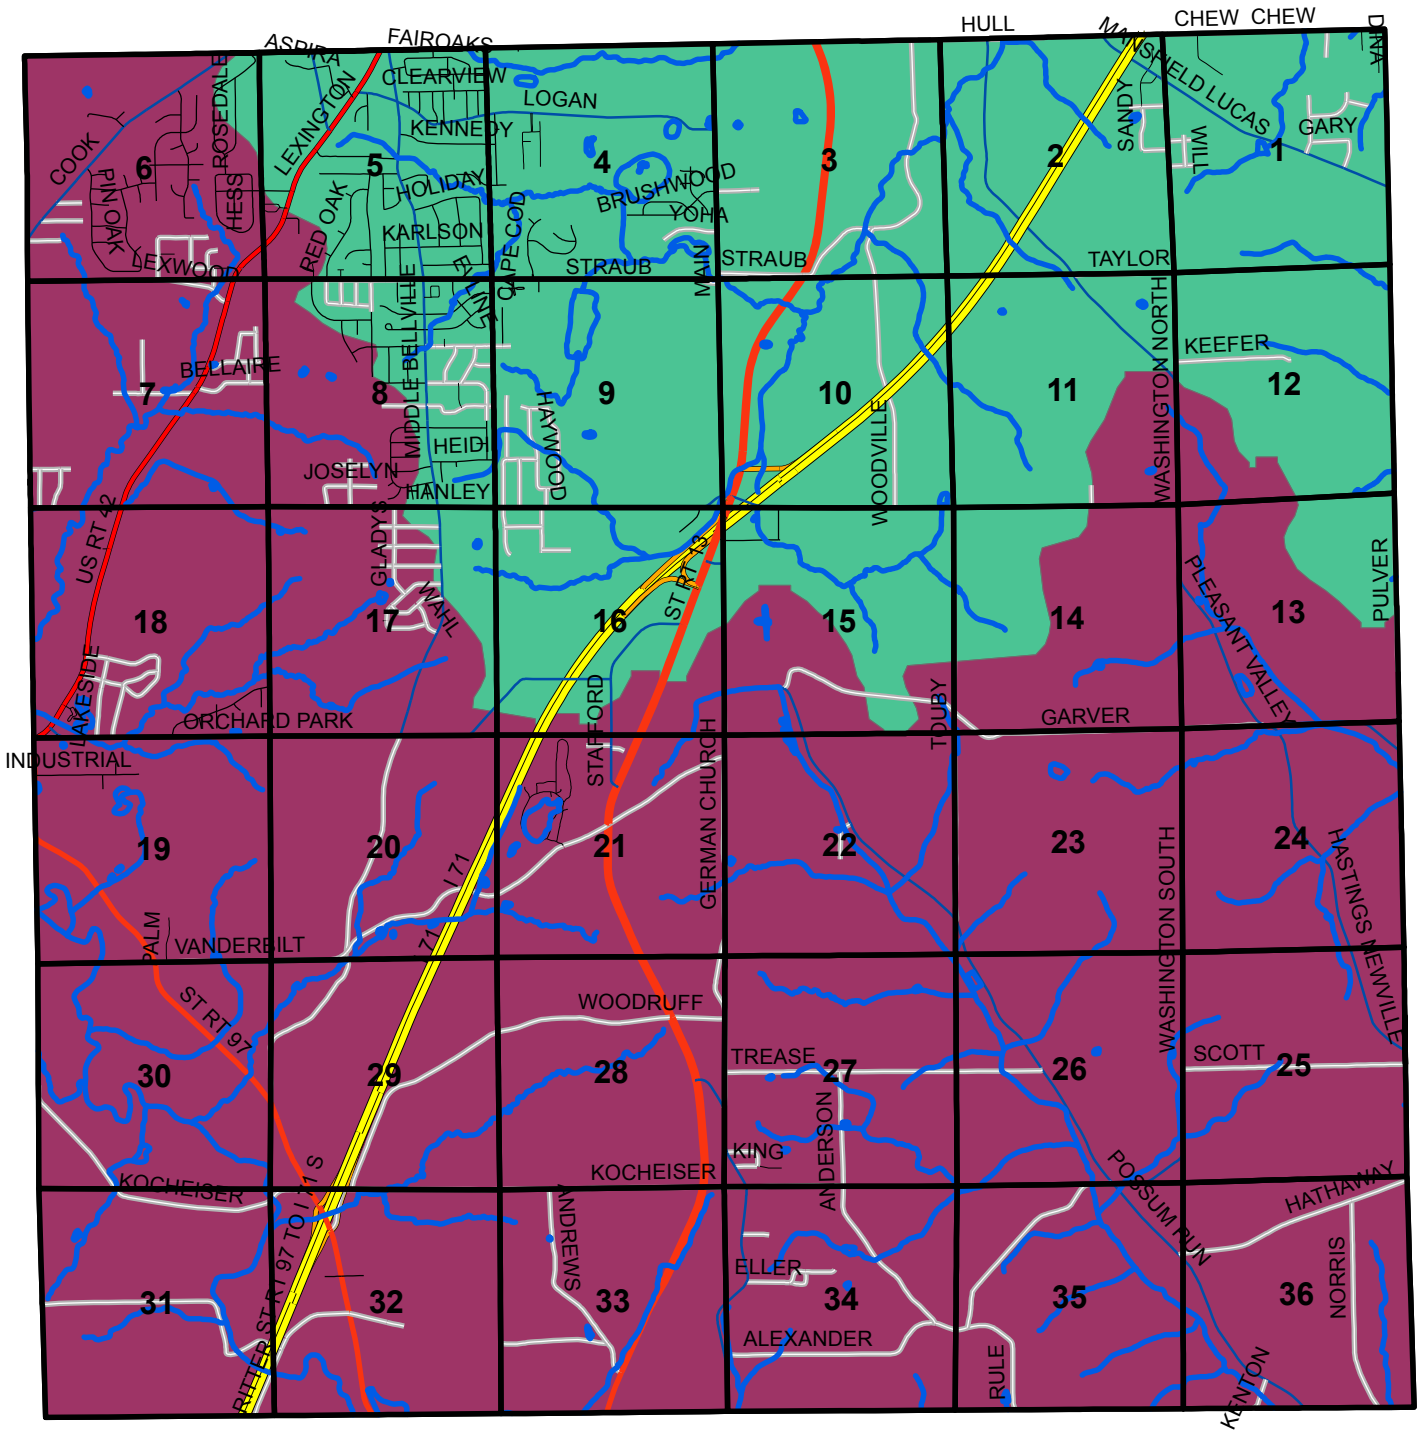

Washington Township - Richland County, Ohio

Base Map

Washington Township - Richland County, Ohio

Base Map + Streams & Rivers

Washington Township - Richland County, Ohio

Base Map + Streams & Rivers + Watersheds

Washington Township - Richland County, Ohio

Base Map + Streams & Rivers + Watersheds + Township Sections