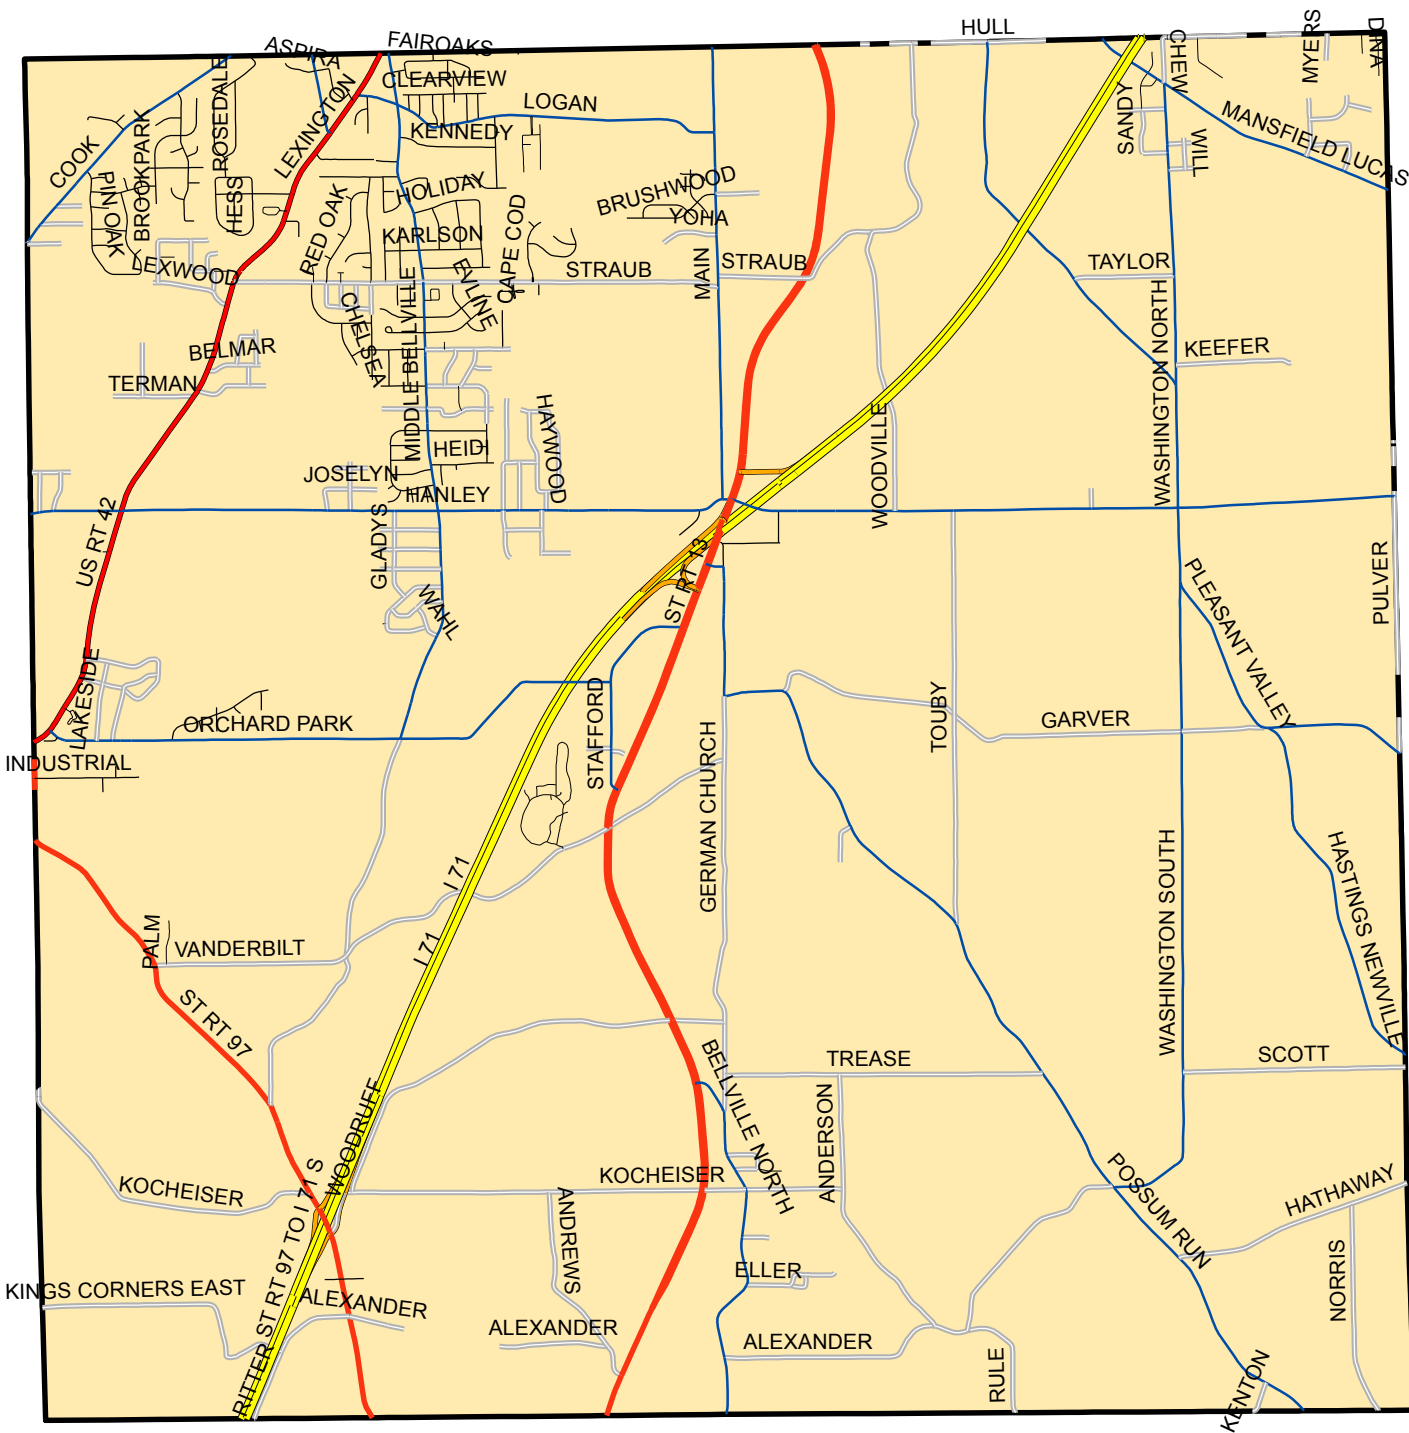

Washington Township - Richland County, Ohio

Base Map

Washington Township - Richland County, Ohio

Base Map + Streams & Rivers

Washington Township - Richland County, Ohio

Base Map + Streams & Rivers + Watersheds

Washington Township - Richland County, Ohio

Base Map + Streams & Rivers + Watersheds + Township Sections