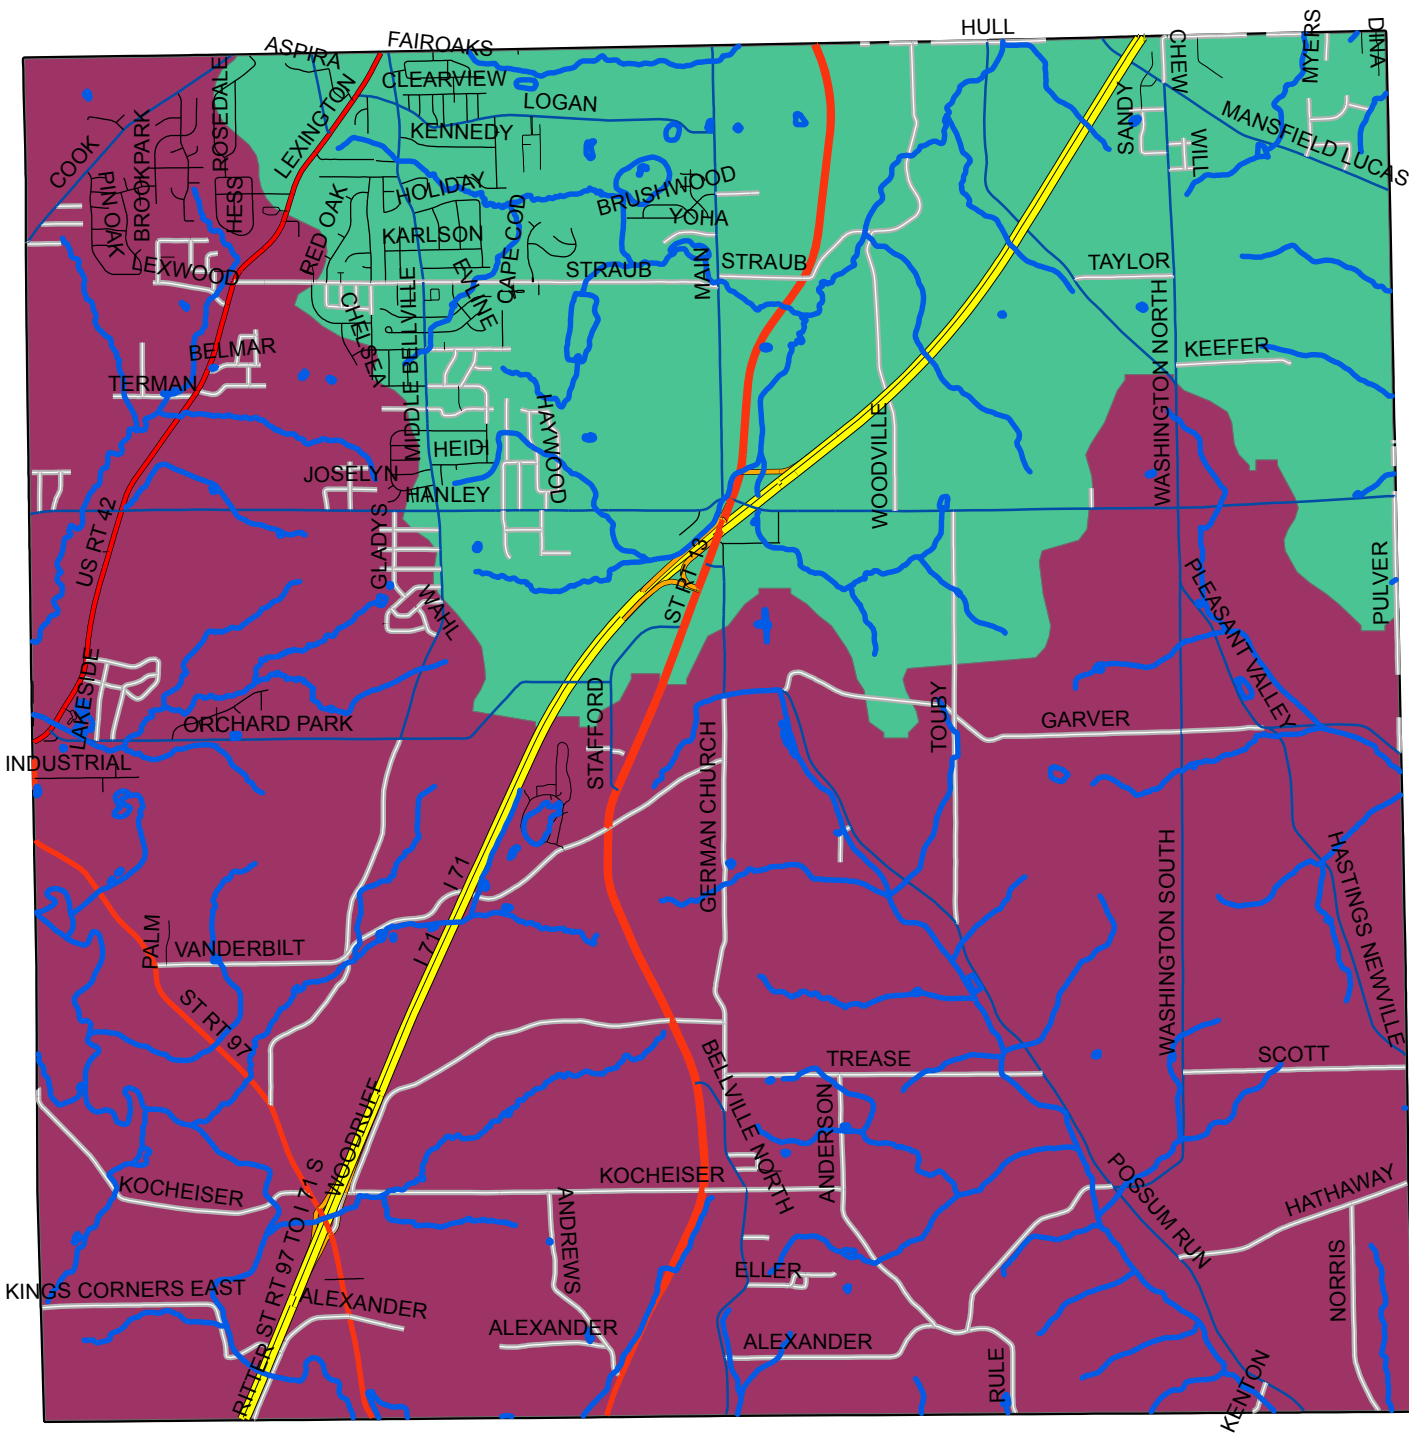

Washington Township - Richland County, Ohio

Base Map

Washington Township - Richland County, Ohio

Base Map + Streams & Rivers

Washington Township - Richland County, Ohio

Base Map + Streams & Rivers + Watersheds

Washington Township - Richland County, Ohio

Base Map + Streams & Rivers + Watersheds + Township Sections