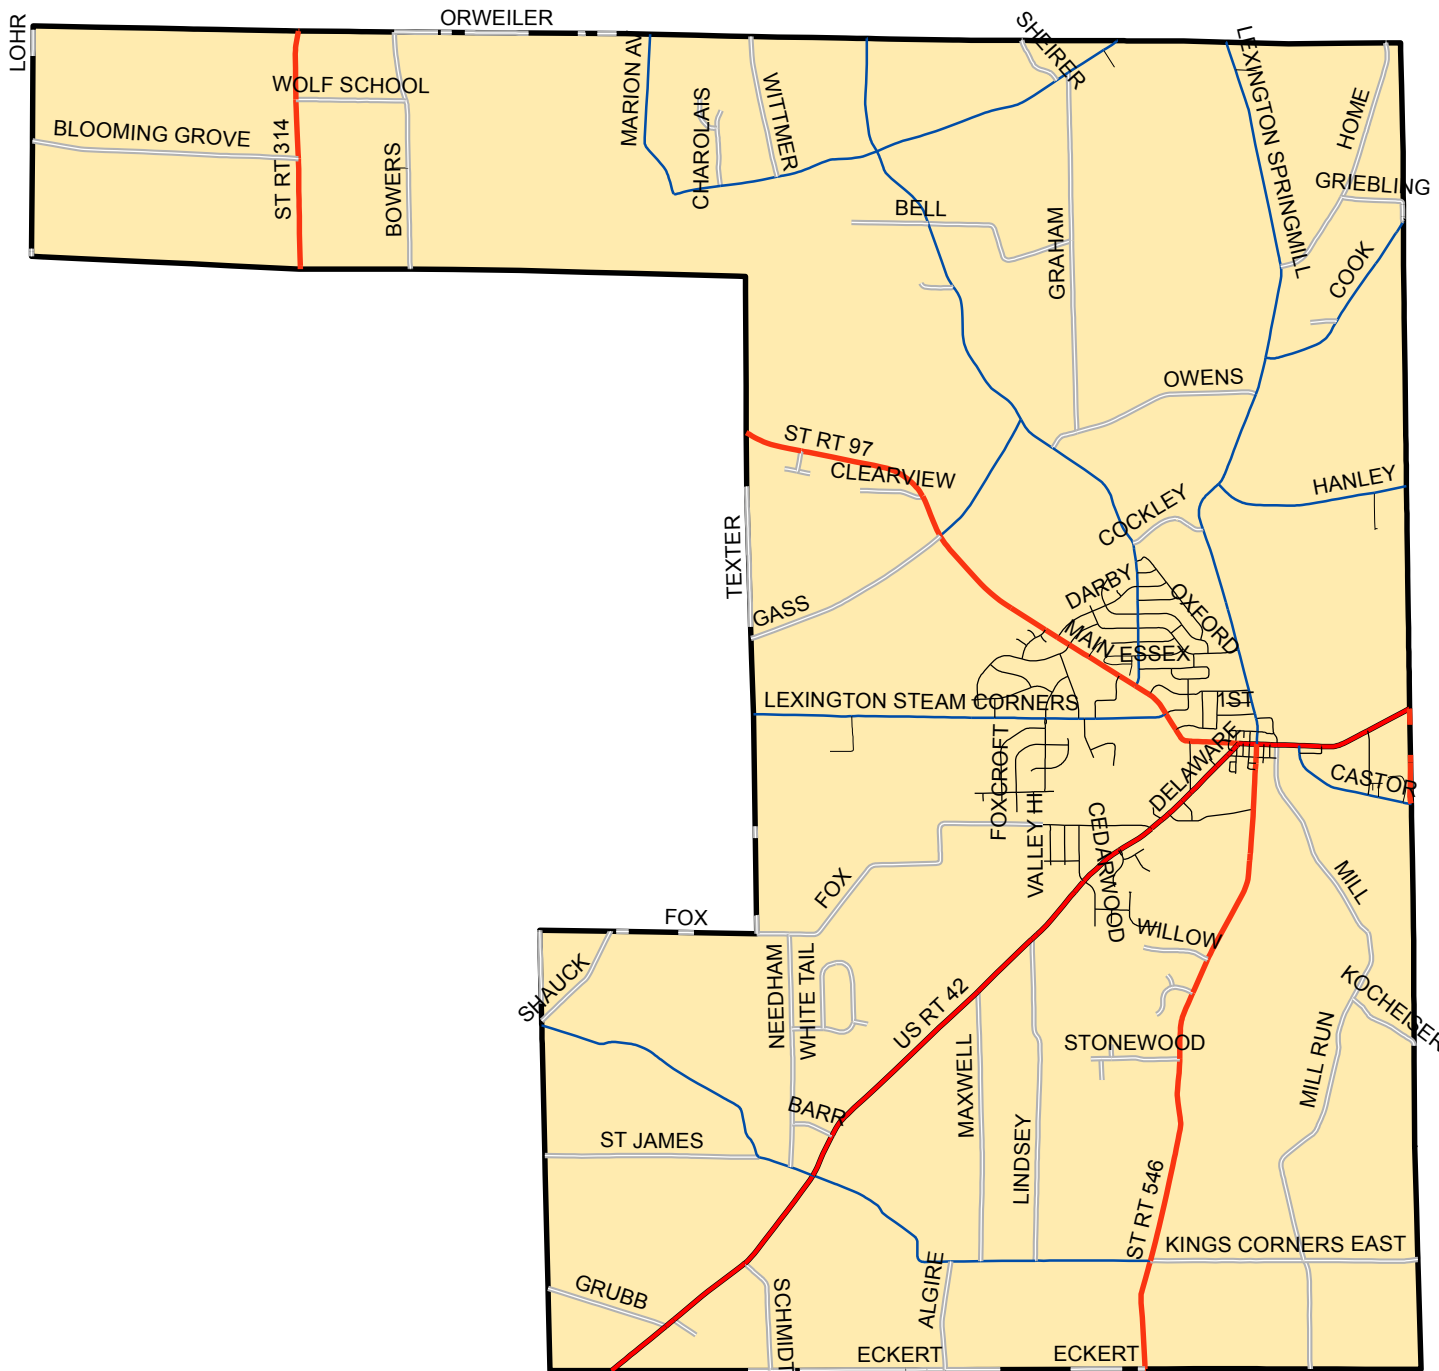

# Troy Township - Richland County, Ohio

Base Map

# Troy Township - Richland County, Ohio

Base Map + Streams & Rivers

# Troy Township - Richland County, Ohio

Base Map + Streams & Rivers + Watersheds

# Troy Township - Richland County, Ohio

Base Map + Streams & Rivers + Watersheds + Township Sections