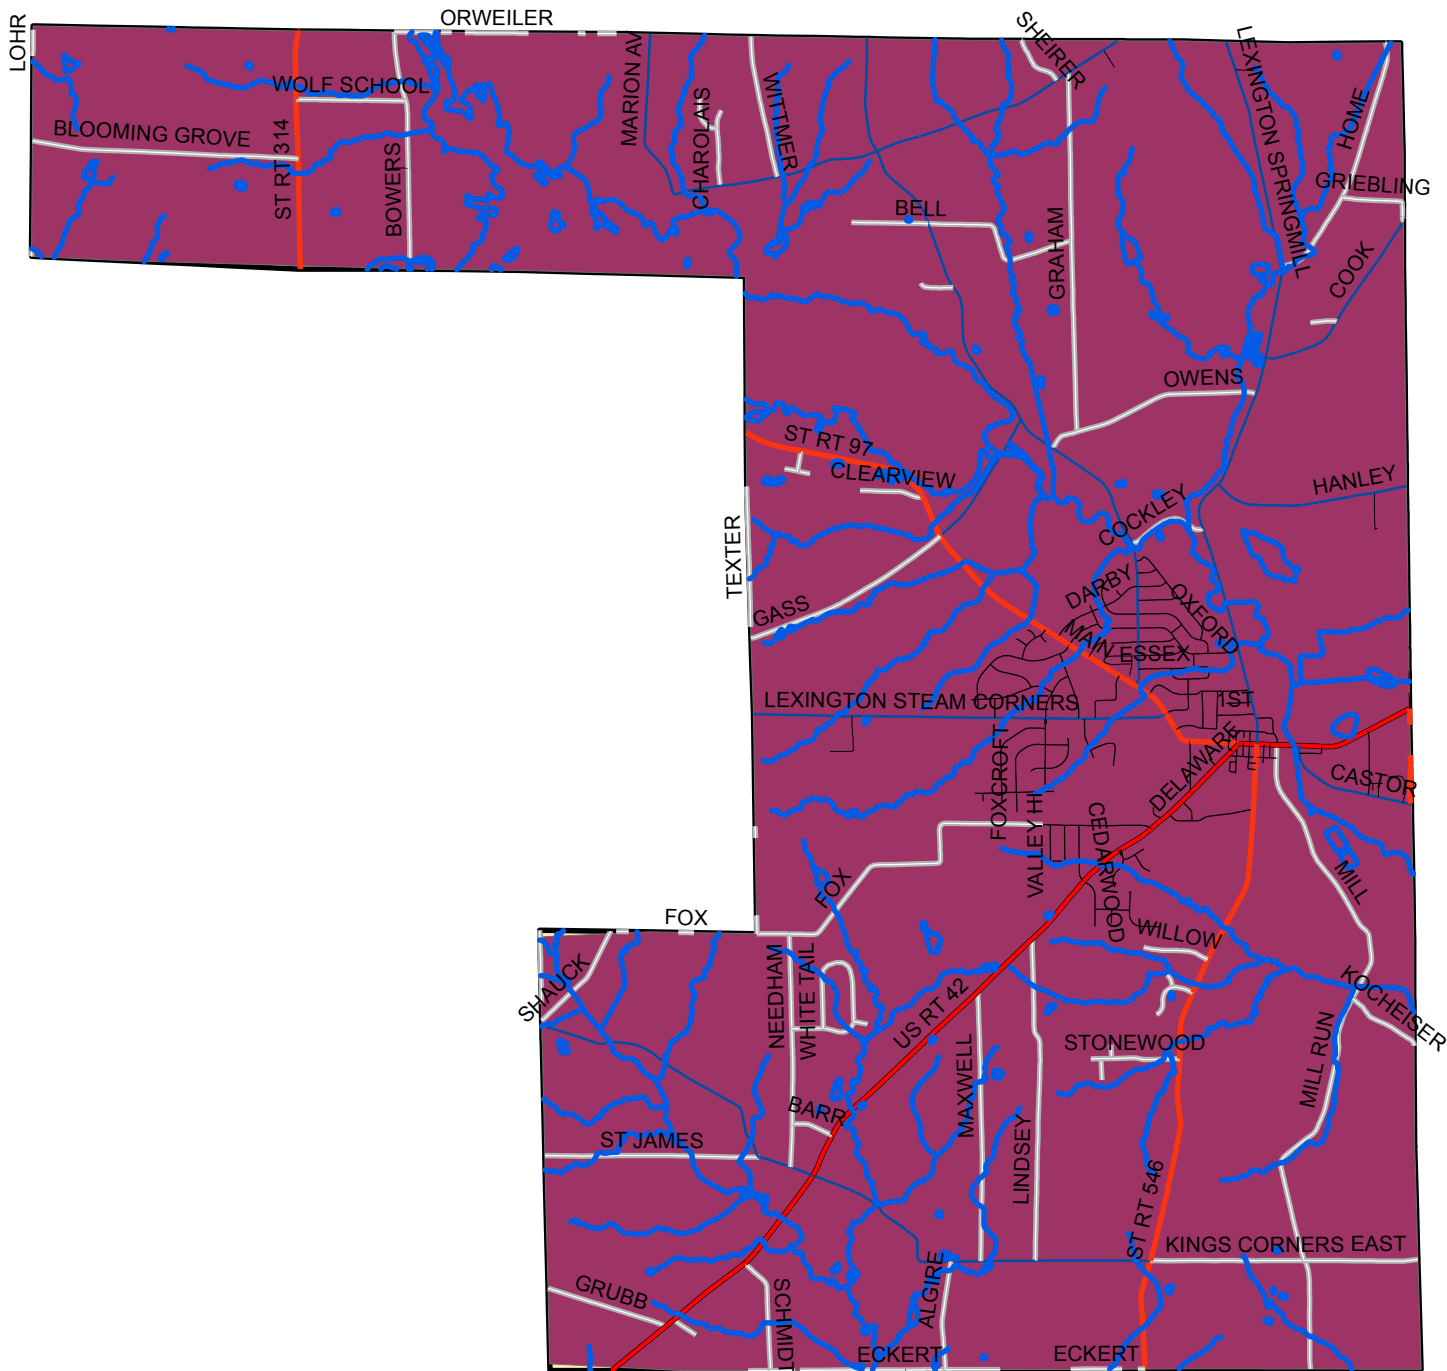

# Troy Township - Richland County, Ohio

Base Map

# Troy Township - Richland County, Ohio

Base Map + Streams & Rivers

# Troy Township - Richland County, Ohio

Base Map + Streams & Rivers + Watersheds

# Troy Township - Richland County, Ohio

Base Map + Streams & Rivers + Watersheds + Township Sections