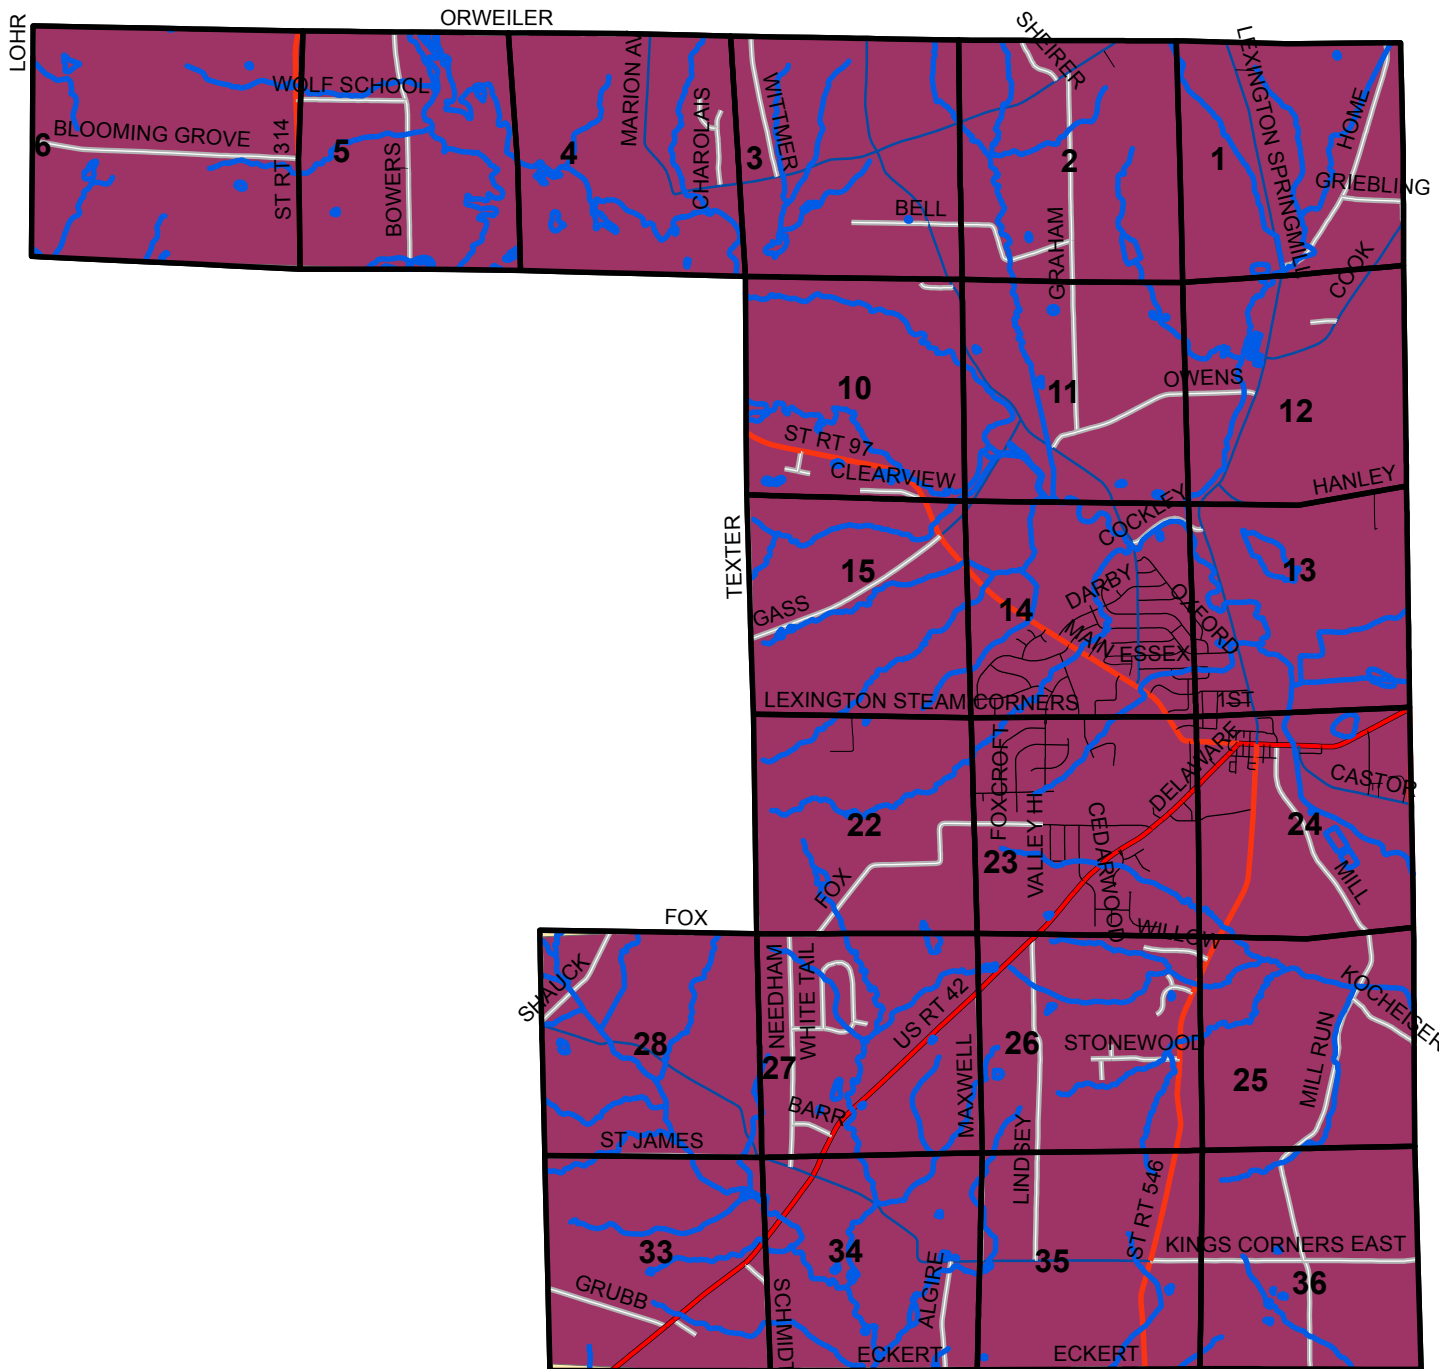

# Troy Township - Richland County, Ohio

Base Map

# Troy Township - Richland County, Ohio

Base Map + Streams & Rivers

# Troy Township - Richland County, Ohio

Base Map + Streams & Rivers + Watersheds

# Troy Township - Richland County, Ohio

Base Map + Streams & Rivers + Watersheds + Township Sections