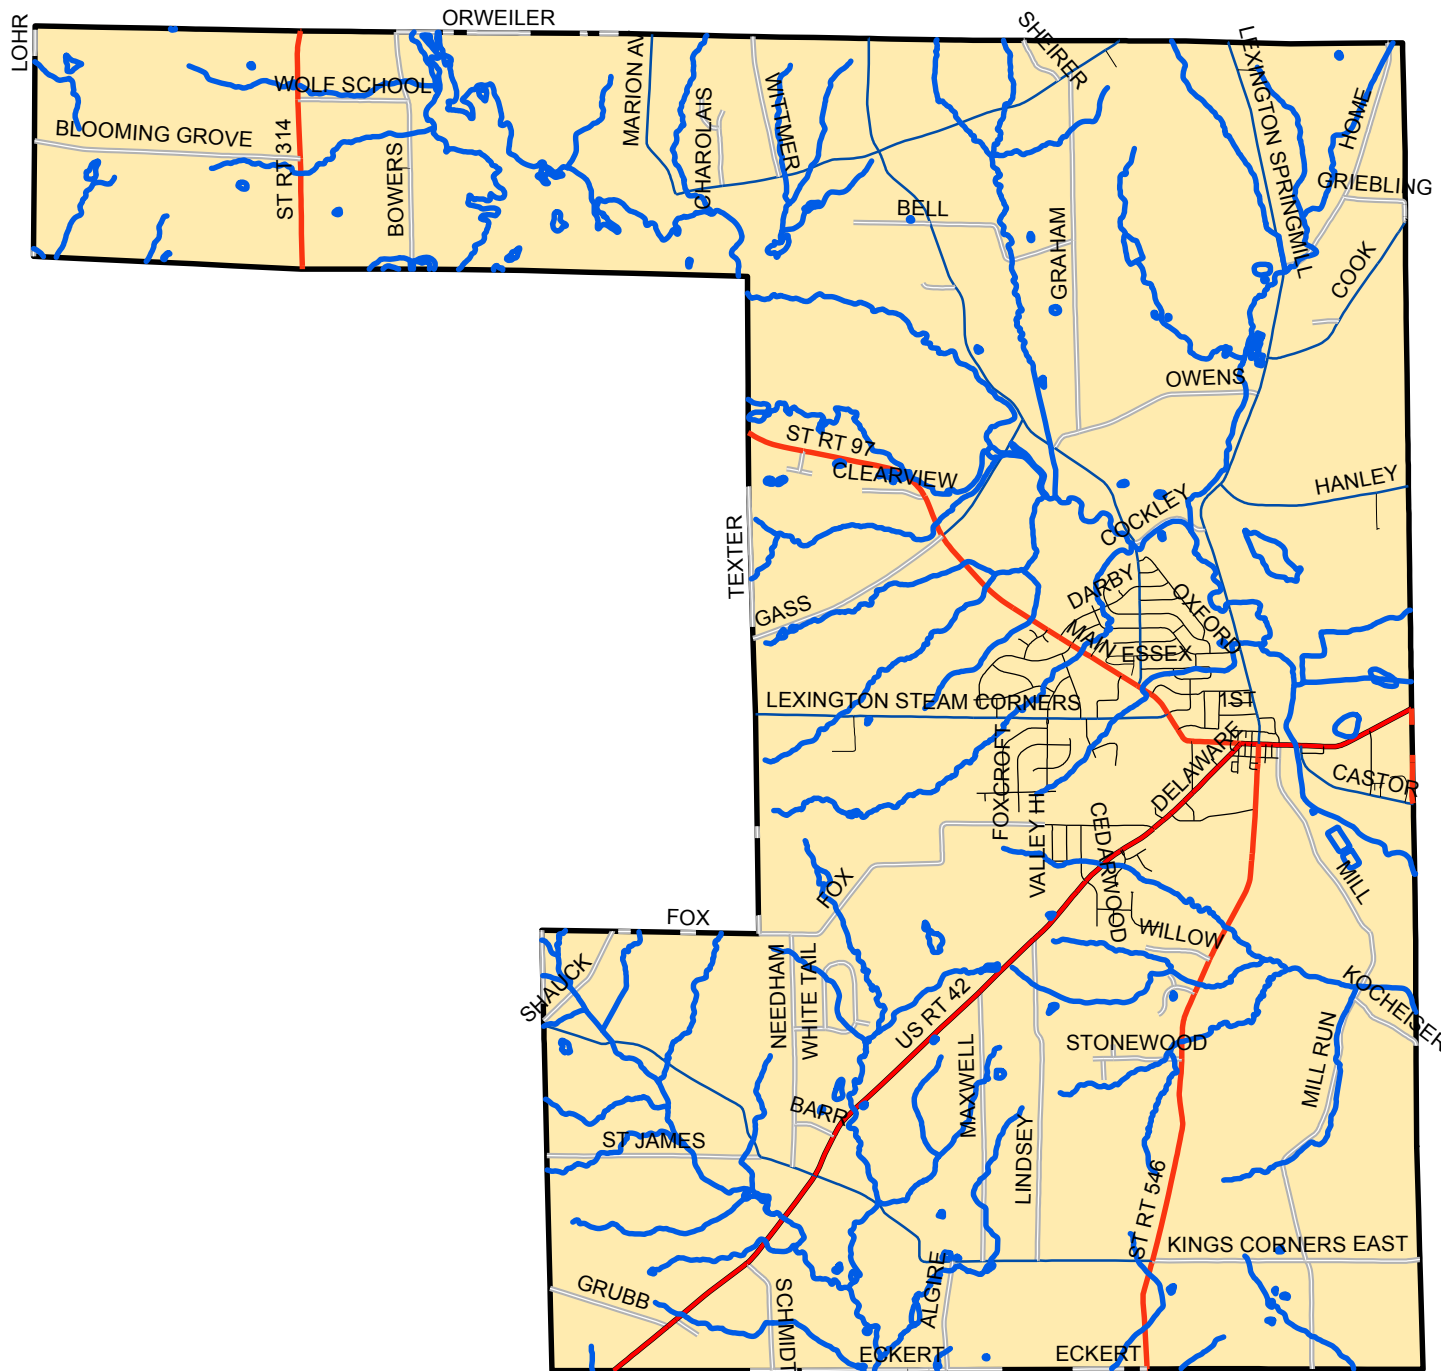

# Troy Township - Richland County, Ohio

Base Map

# Troy Township - Richland County, Ohio

Base Map + Streams & Rivers

# Troy Township - Richland County, Ohio

Base Map + Streams & Rivers + Watersheds

# Troy Township - Richland County, Ohio

Base Map + Streams & Rivers + Watersheds + Township Sections