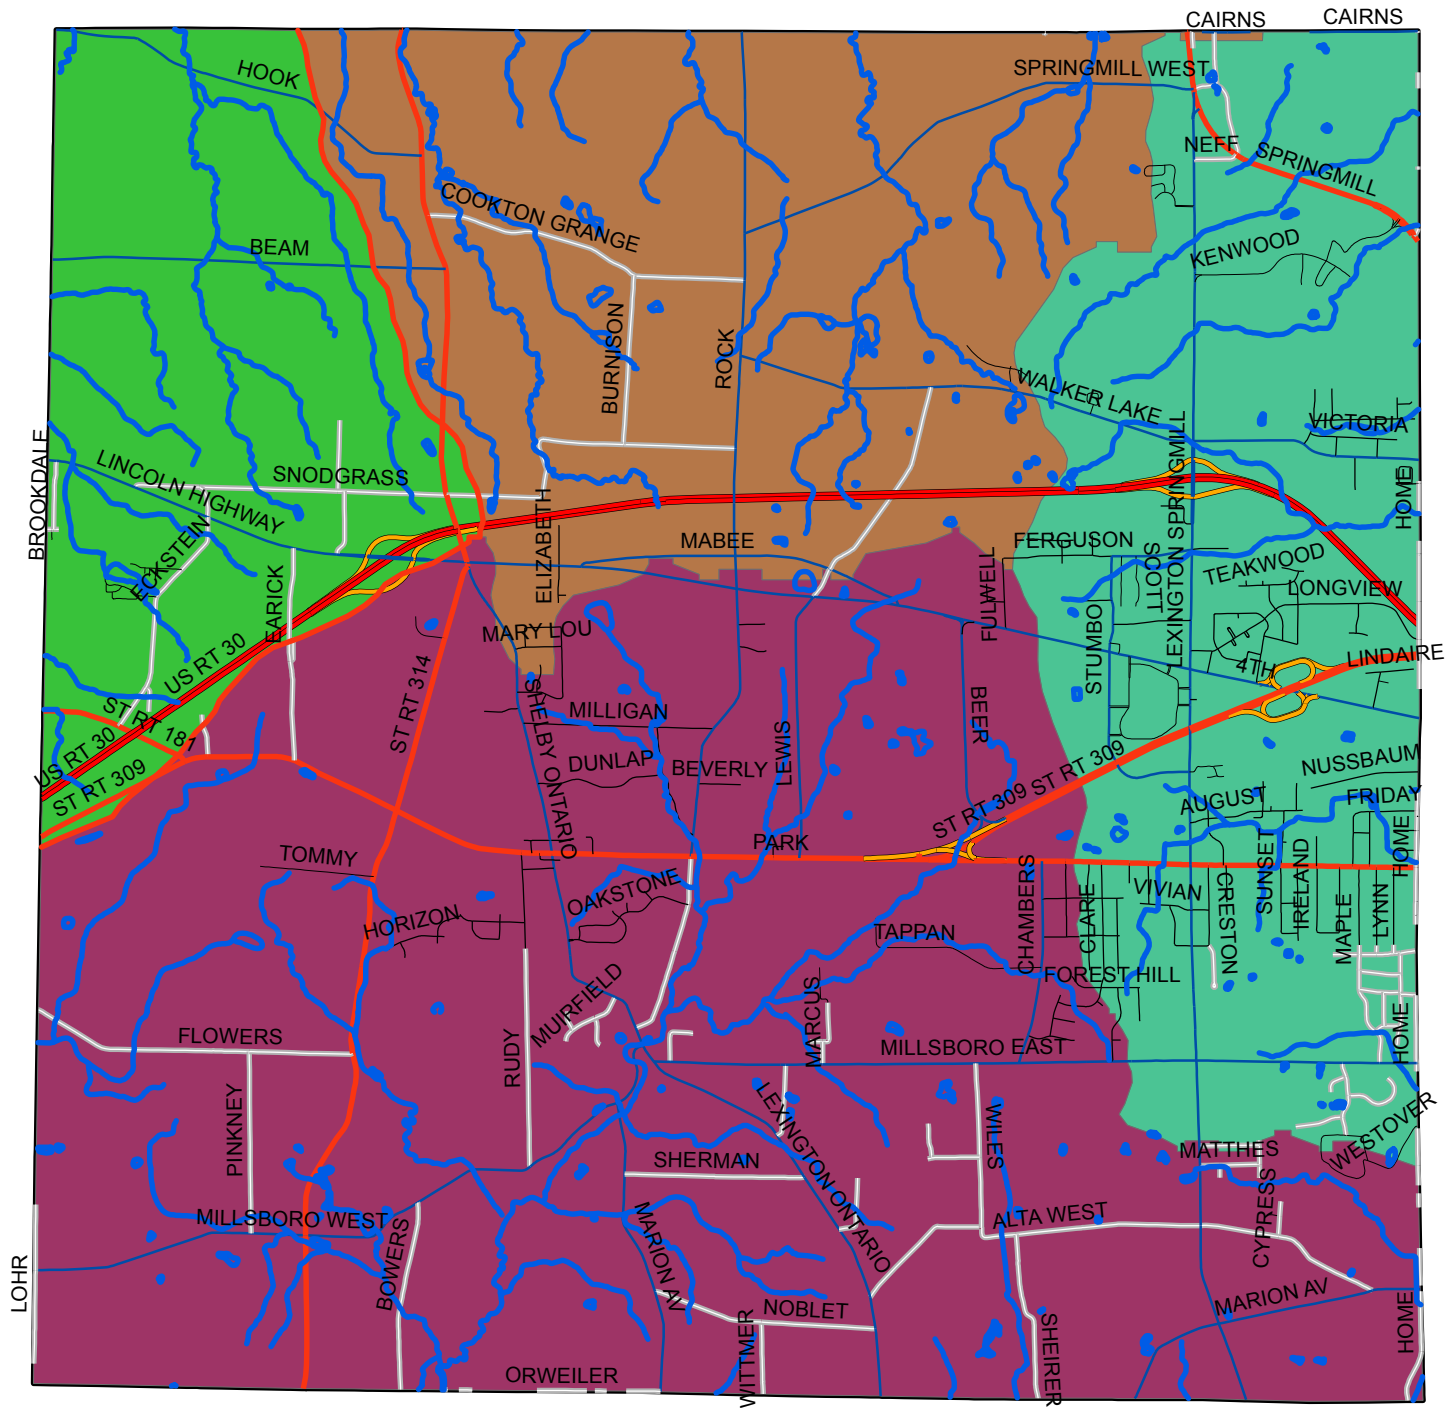

Springfield Township - Richland County, Ohio

Base Map

Springfield Township - Richland County, Ohio

Base Map + Streams & Rivers

Springfield Township - Richland County, Ohio

Base Map + Streams & Rivers + Continental Divide + Watersheds

Springfield Township - Richland County, Ohio

Base Map + Streams & Rivers + Continental Divide + Watersheds + Township Sections