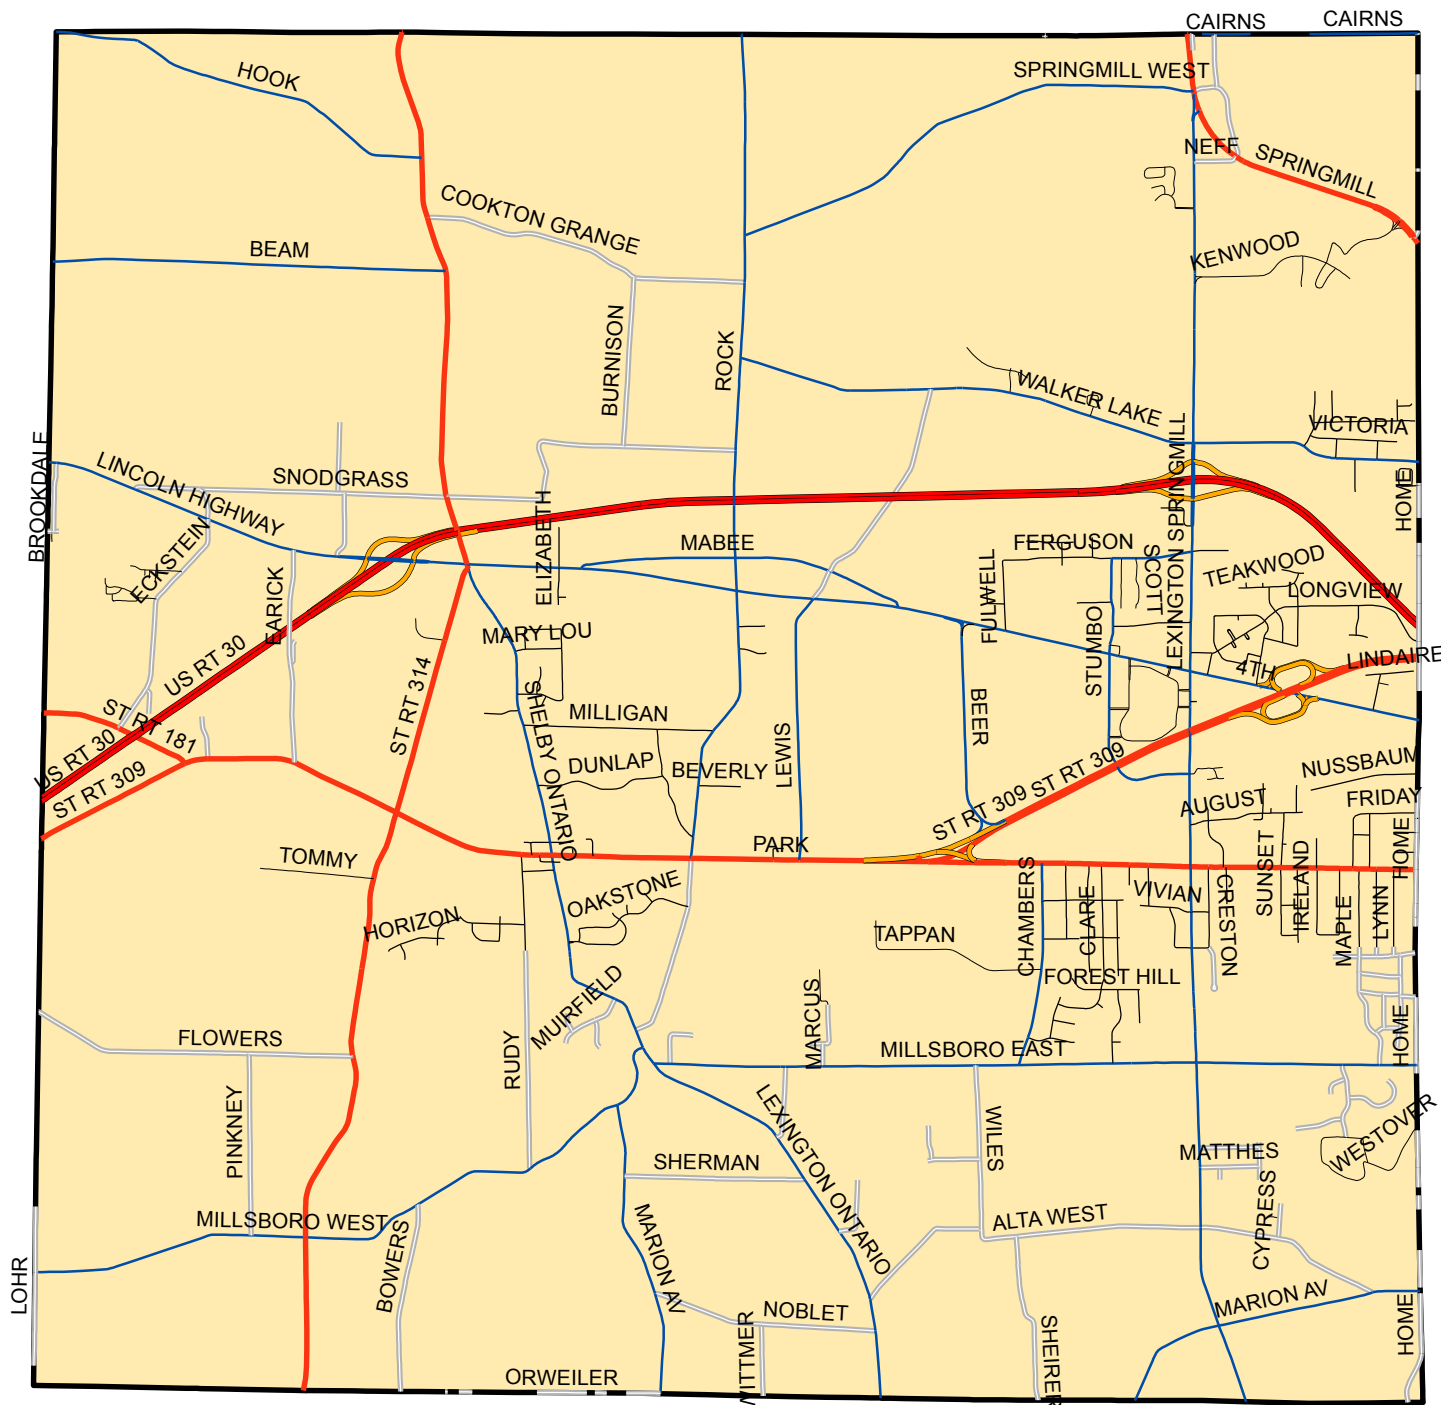

Springfield Township - Richland County, Ohio

Base Map

Springfield Township - Richland County, Ohio

Base Map + Streams & Rivers

Springfield Township - Richland County, Ohio

Base Map + Streams & Rivers + Continental Divide + Watersheds

Springfield Township - Richland County, Ohio

Base Map + Streams & Rivers + Continental Divide + Watersheds + Township Sections