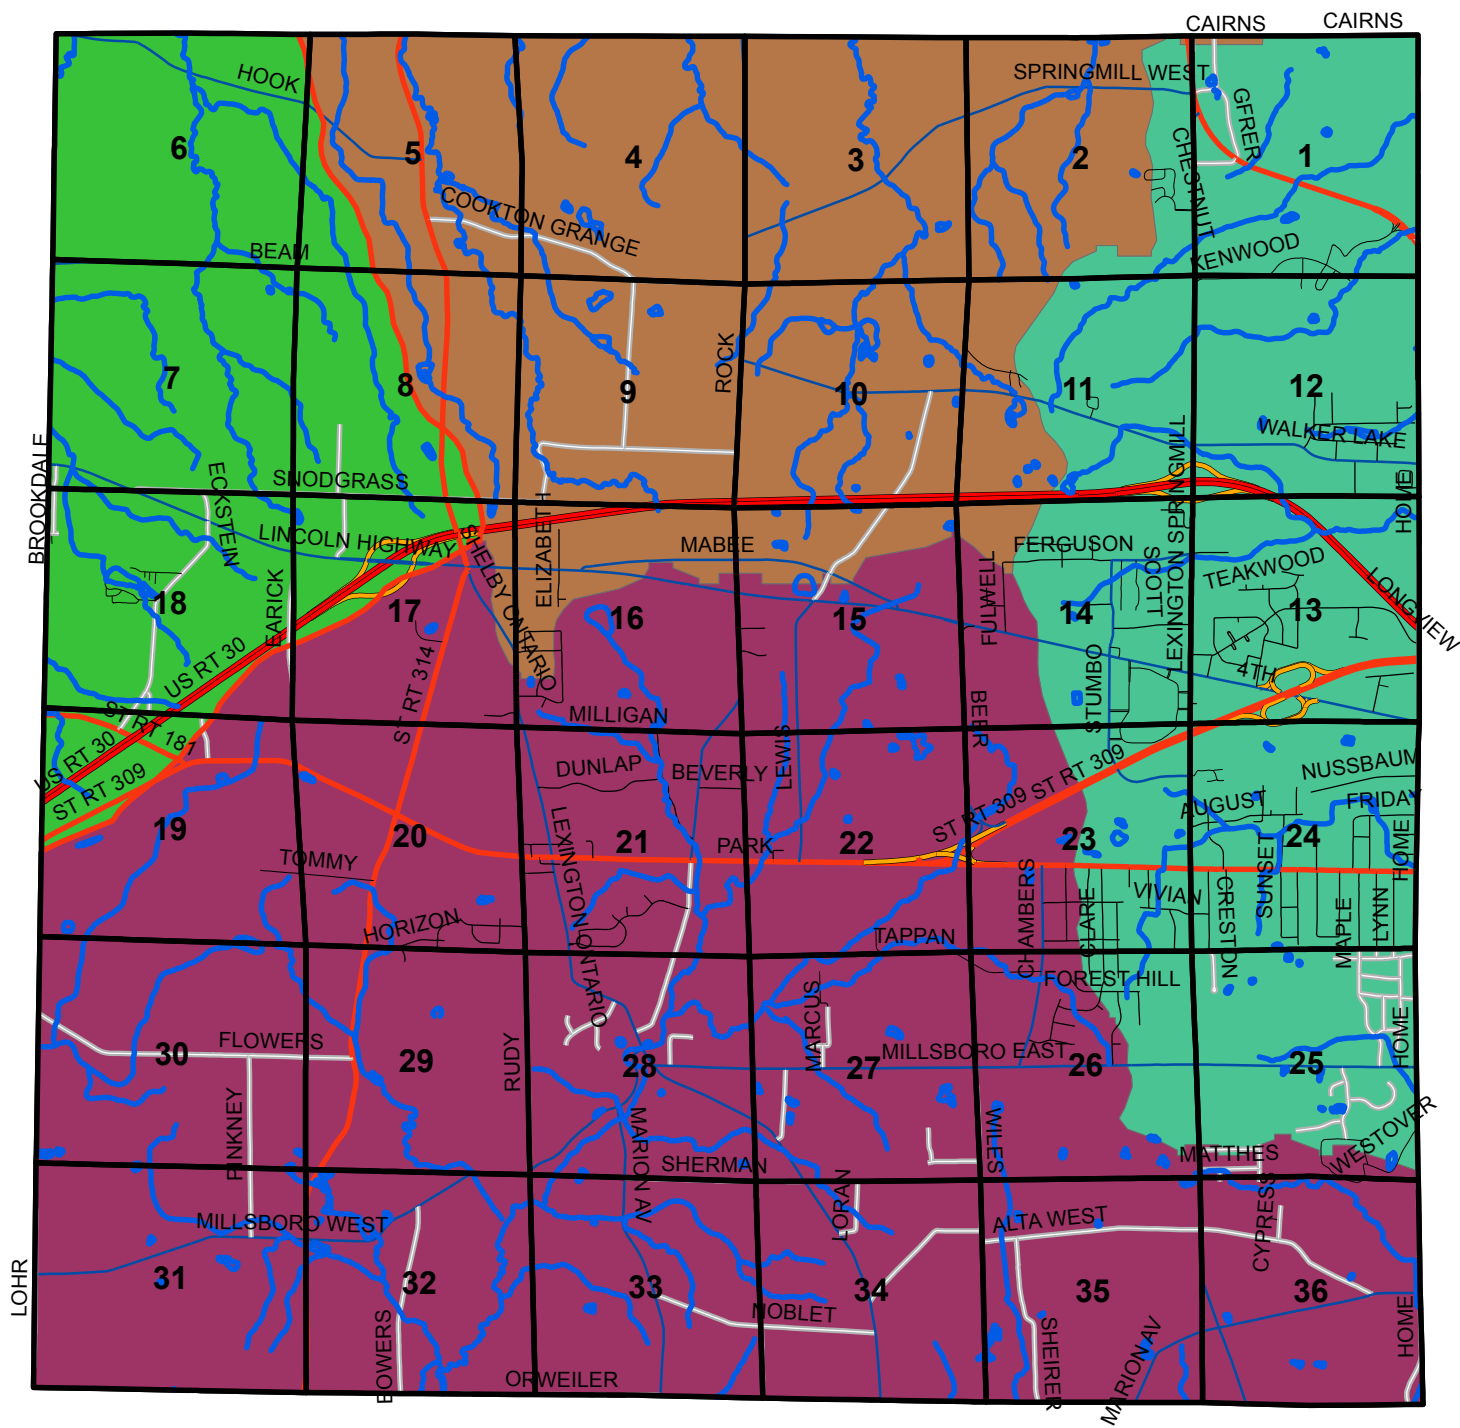

Springfield Township - Richland County, Ohio

Base Map

Springfield Township - Richland County, Ohio

Base Map + Streams & Rivers

Springfield Township - Richland County, Ohio

Base Map + Streams & Rivers + Continental Divide + Watersheds

Springfield Township - Richland County, Ohio

Base Map + Streams & Rivers + Continental Divide + Watersheds + Township Sections