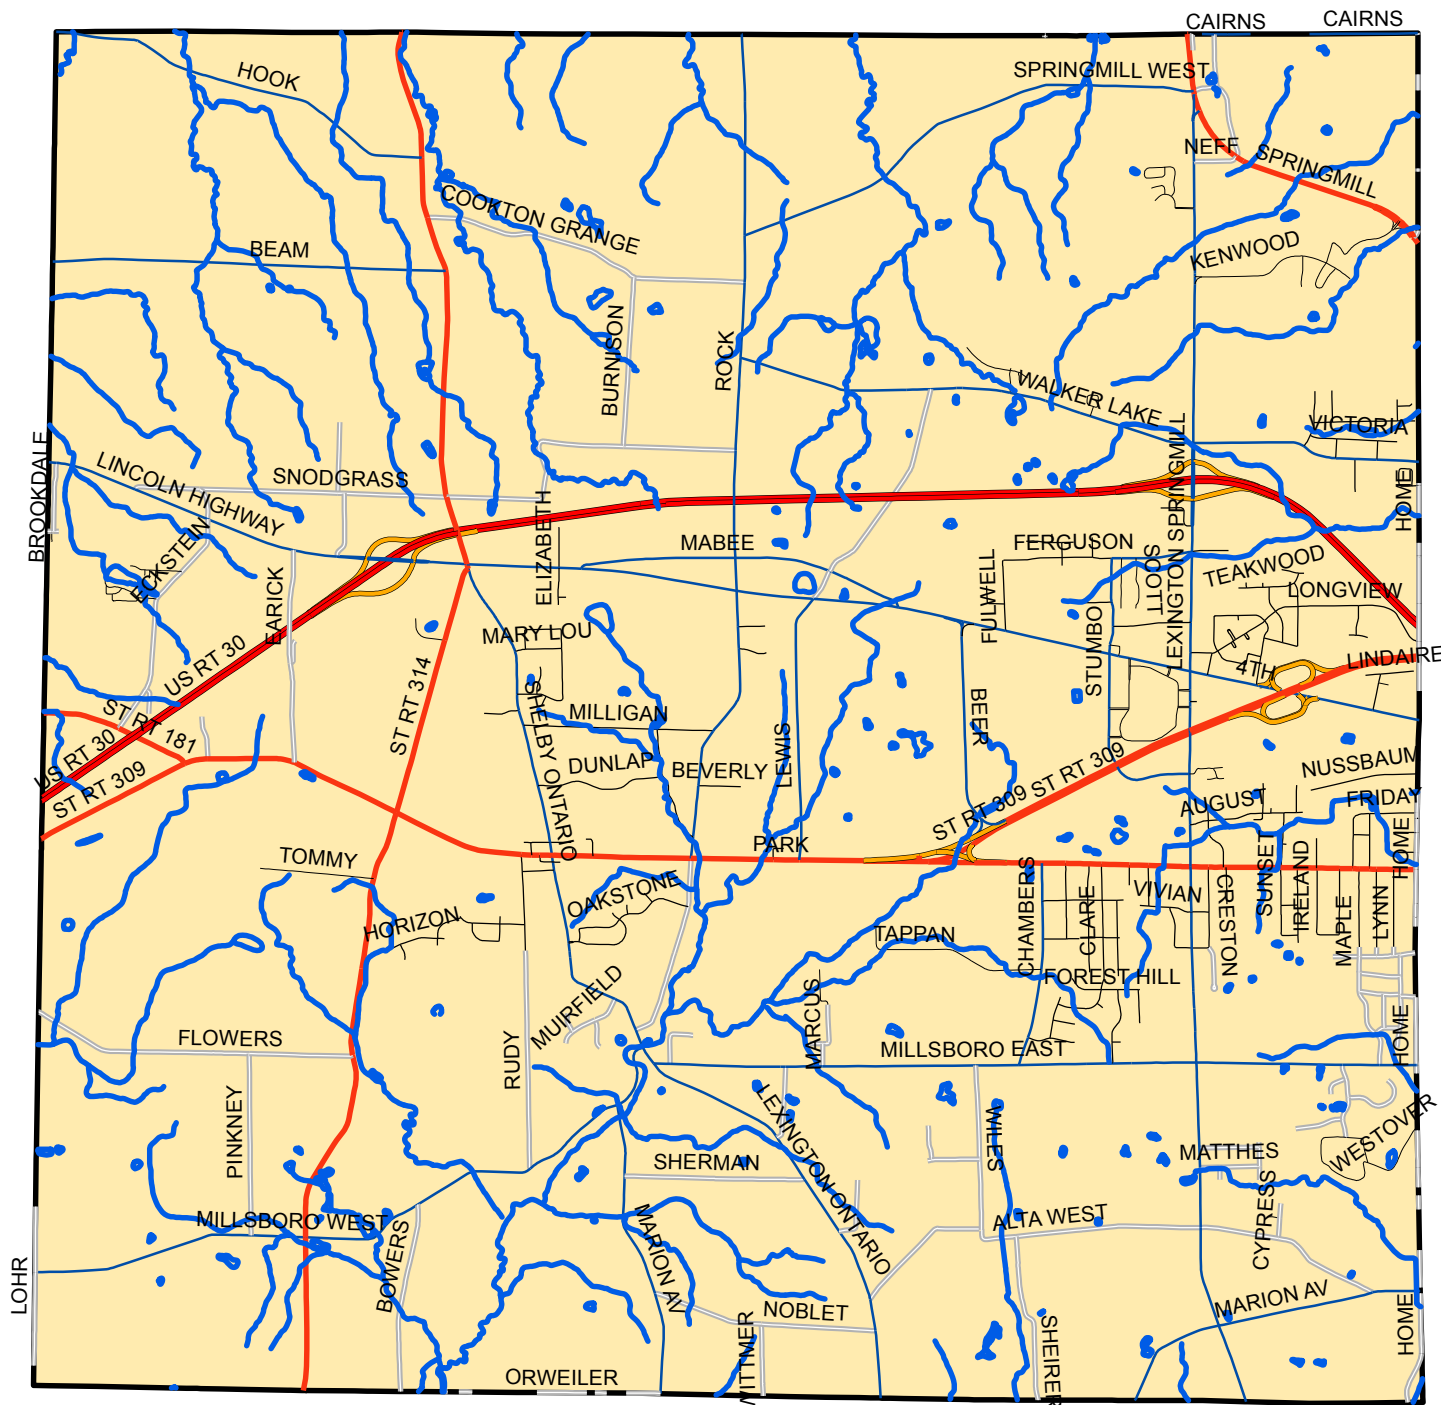

Springfield Township - Richland County, Ohio

Base Map

Springfield Township - Richland County, Ohio

Base Map + Streams & Rivers

Springfield Township - Richland County, Ohio

Base Map + Streams & Rivers + Continental Divide + Watersheds

Springfield Township - Richland County, Ohio

Base Map + Streams & Rivers + Continental Divide + Watersheds + Township Sections