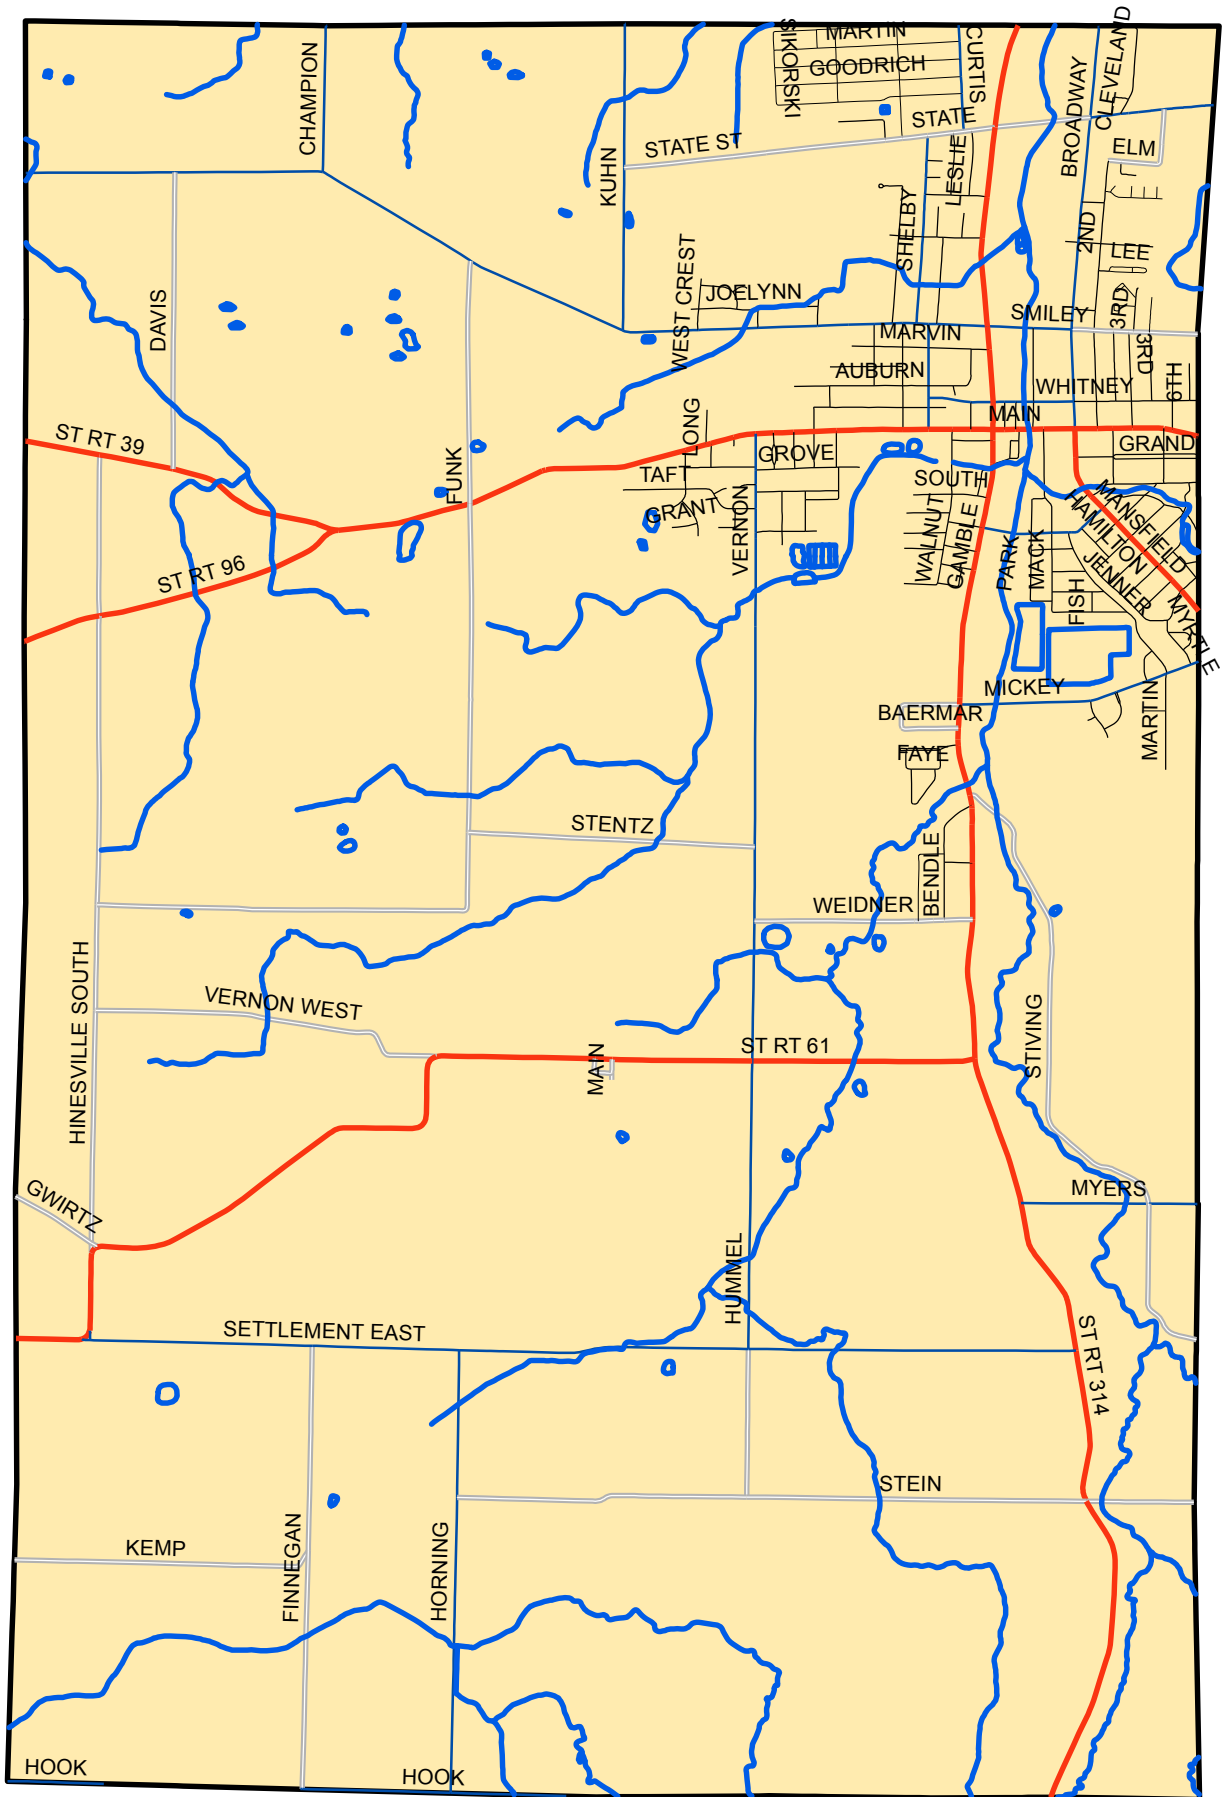

Sharon Township - Richland County, Ohio

Base Map

Sharon Township - Richland County, Ohio

Base Map + Streams & Rivers

Sharon Township - Richland County, Ohio

Base Map + Streams & Rivers + Continental Divide + Watersheds

Sharon Township - Richland County, Ohio

Base Map + Streams & Rivers + Continental Divide + Watersheds + Township Sections