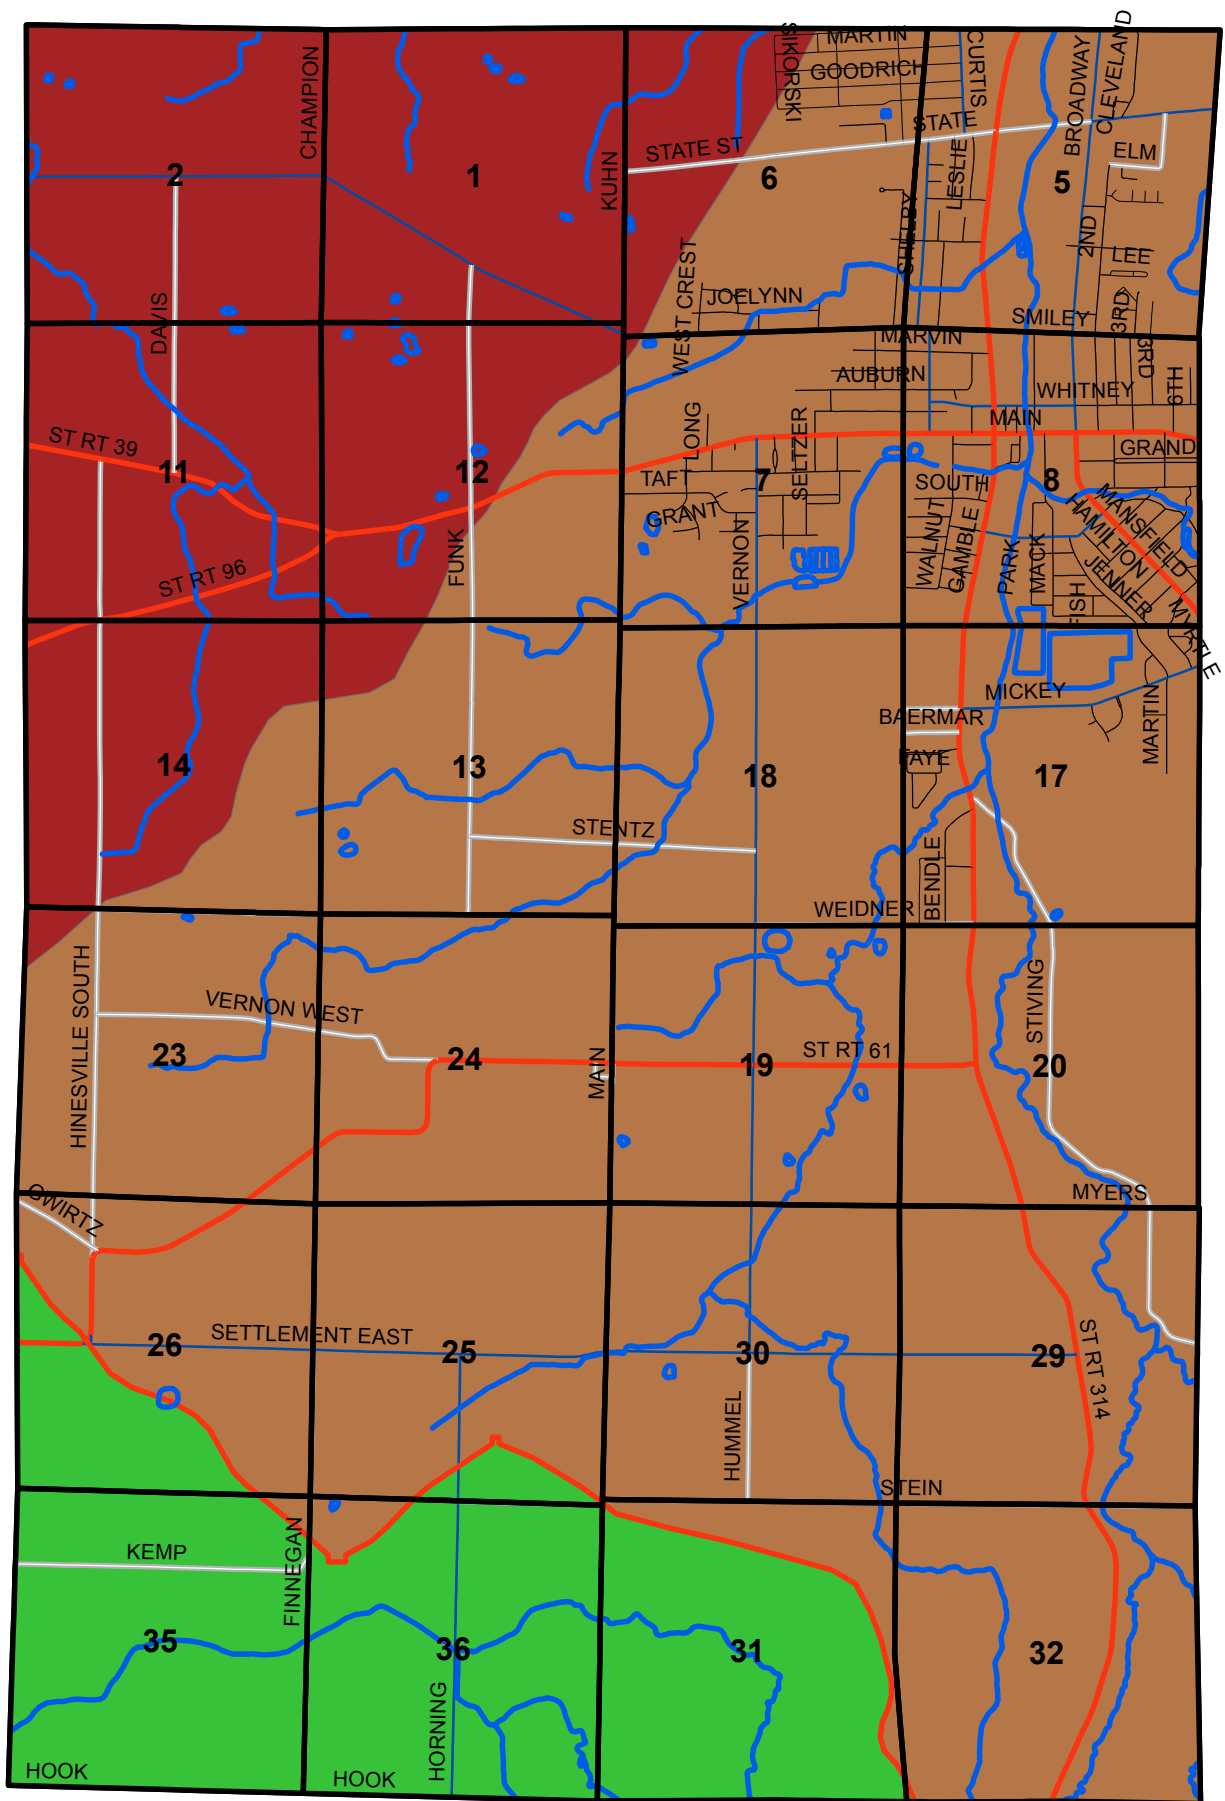

Sharon Township - Richland County, Ohio

Base Map

Sharon Township - Richland County, Ohio

Base Map + Streams & Rivers

Sharon Township - Richland County, Ohio

Base Map + Streams & Rivers + Continental Divide + Watersheds

Sharon Township - Richland County, Ohio

Base Map + Streams & Rivers + Continental Divide + Watersheds + Township Sections