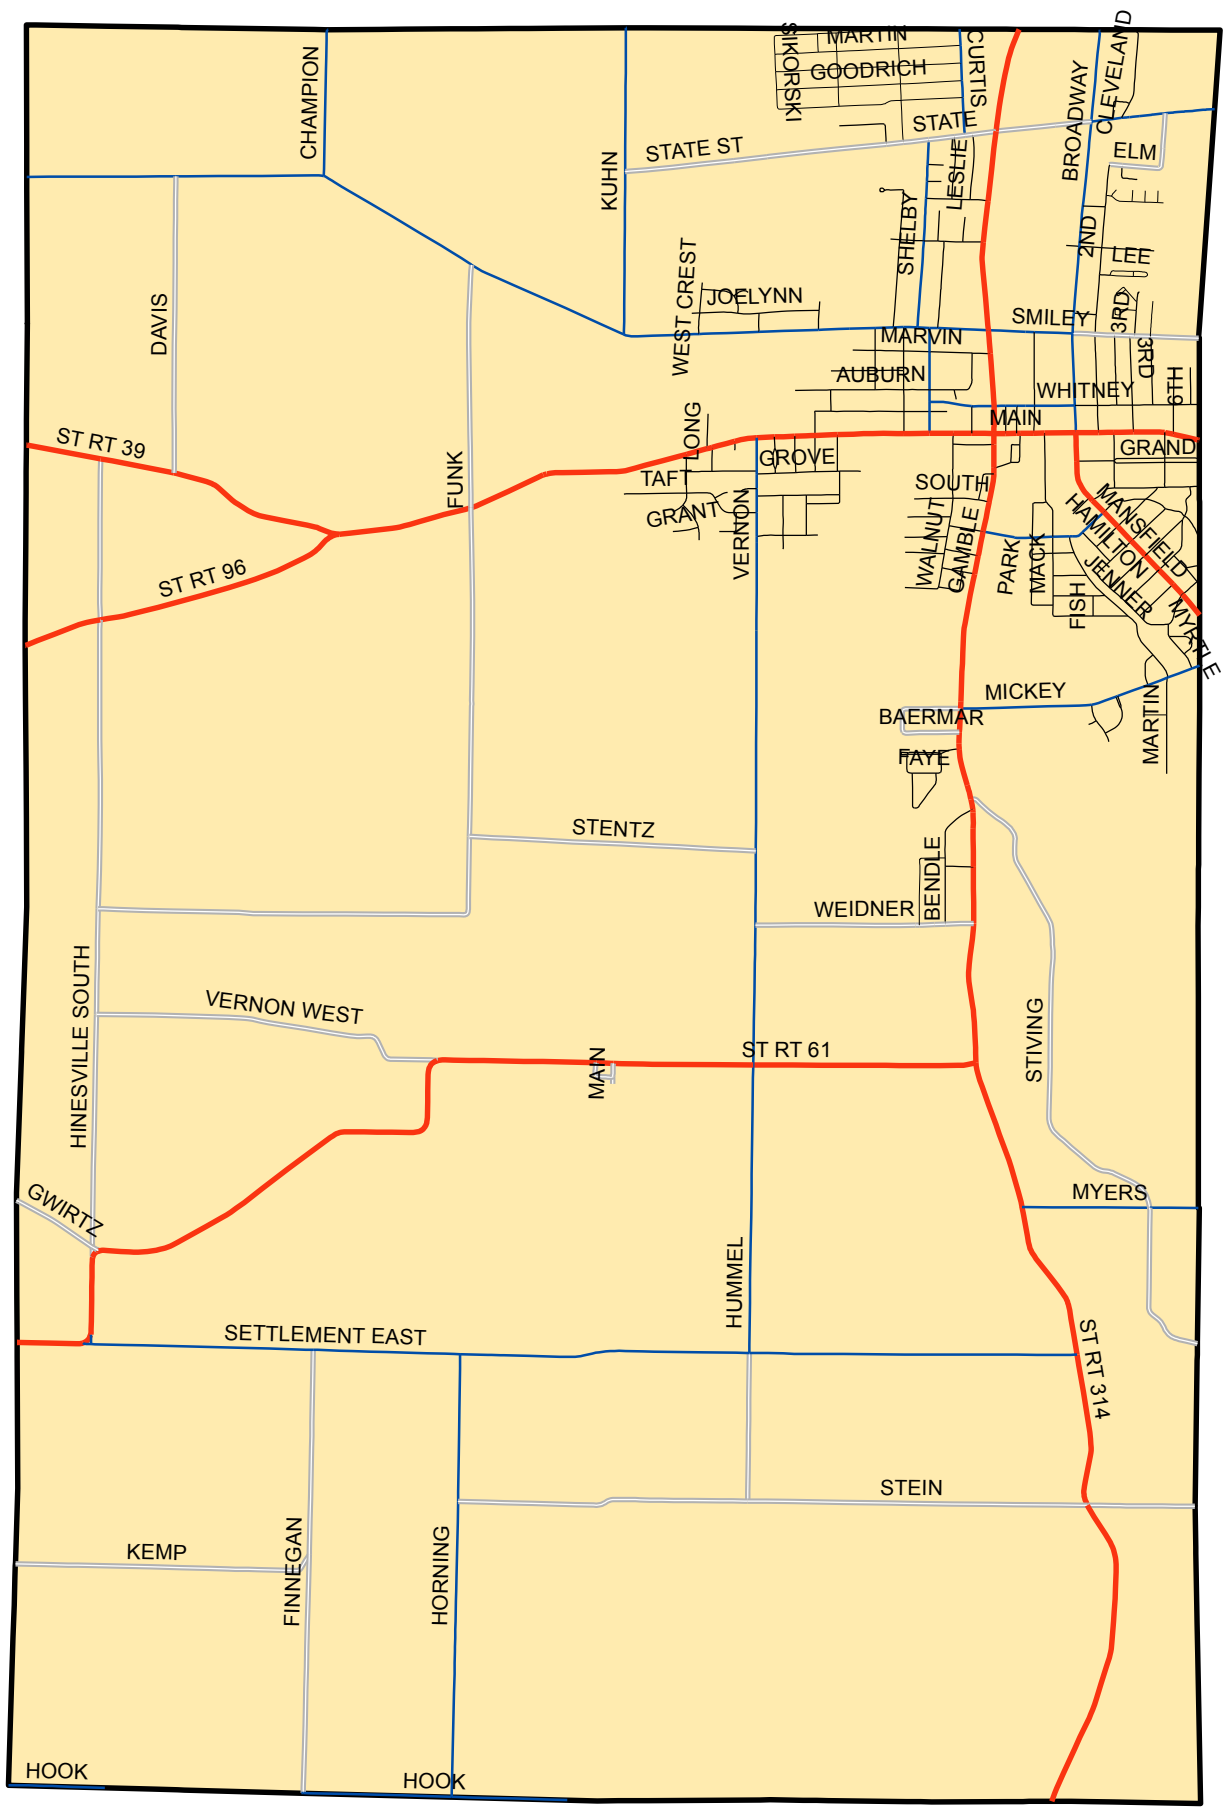

Sharon Township - Richland County, Ohio

Base Map

Sharon Township - Richland County, Ohio

Base Map + Streams & Rivers

Sharon Township - Richland County, Ohio

Base Map + Streams & Rivers + Continental Divide + Watersheds

Sharon Township - Richland County, Ohio

Base Map + Streams & Rivers + Continental Divide + Watersheds + Township Sections