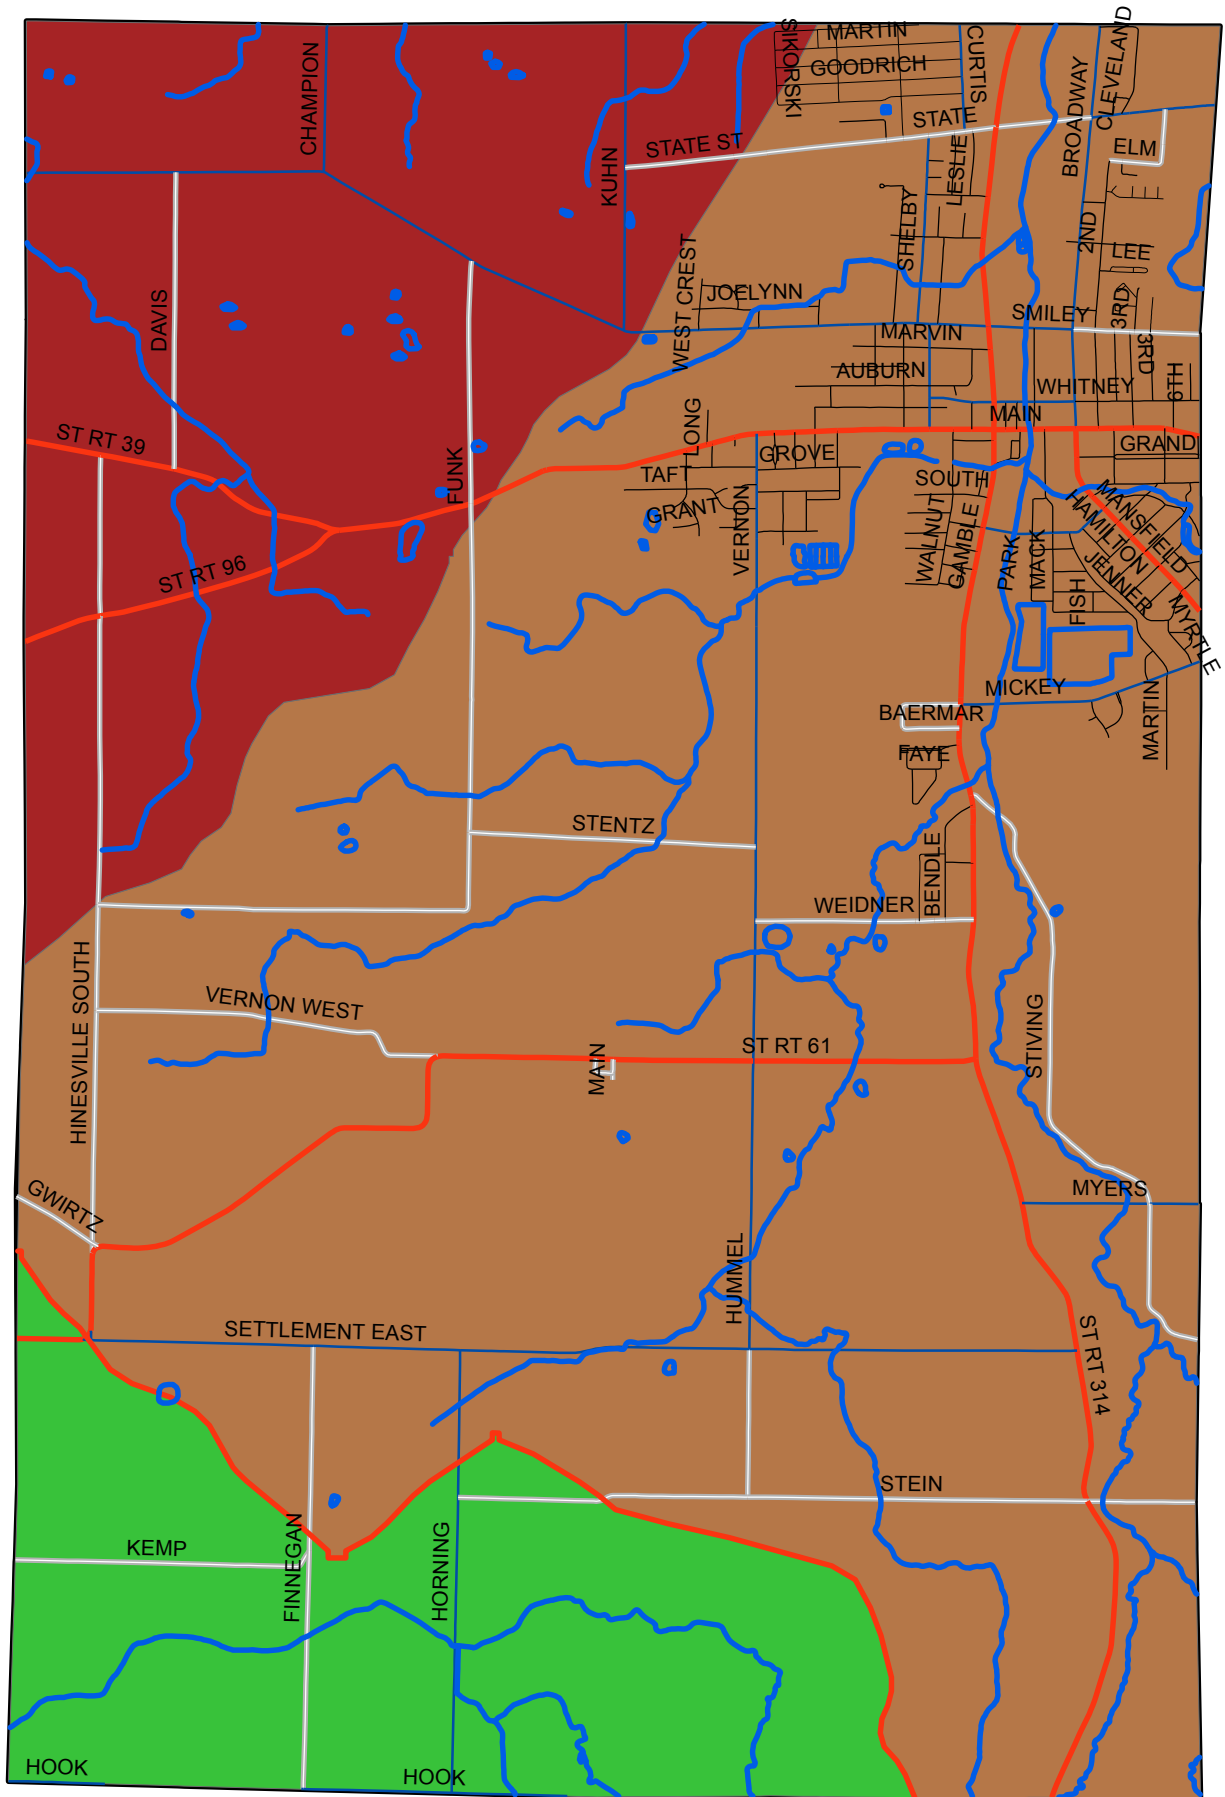

Sharon Township - Richland County, Ohio

Base Map

Sharon Township - Richland County, Ohio

Base Map + Streams & Rivers

Sharon Township - Richland County, Ohio

Base Map + Streams & Rivers + Continental Divide + Watersheds

Sharon Township - Richland County, Ohio

Base Map + Streams & Rivers + Continental Divide + Watersheds + Township Sections