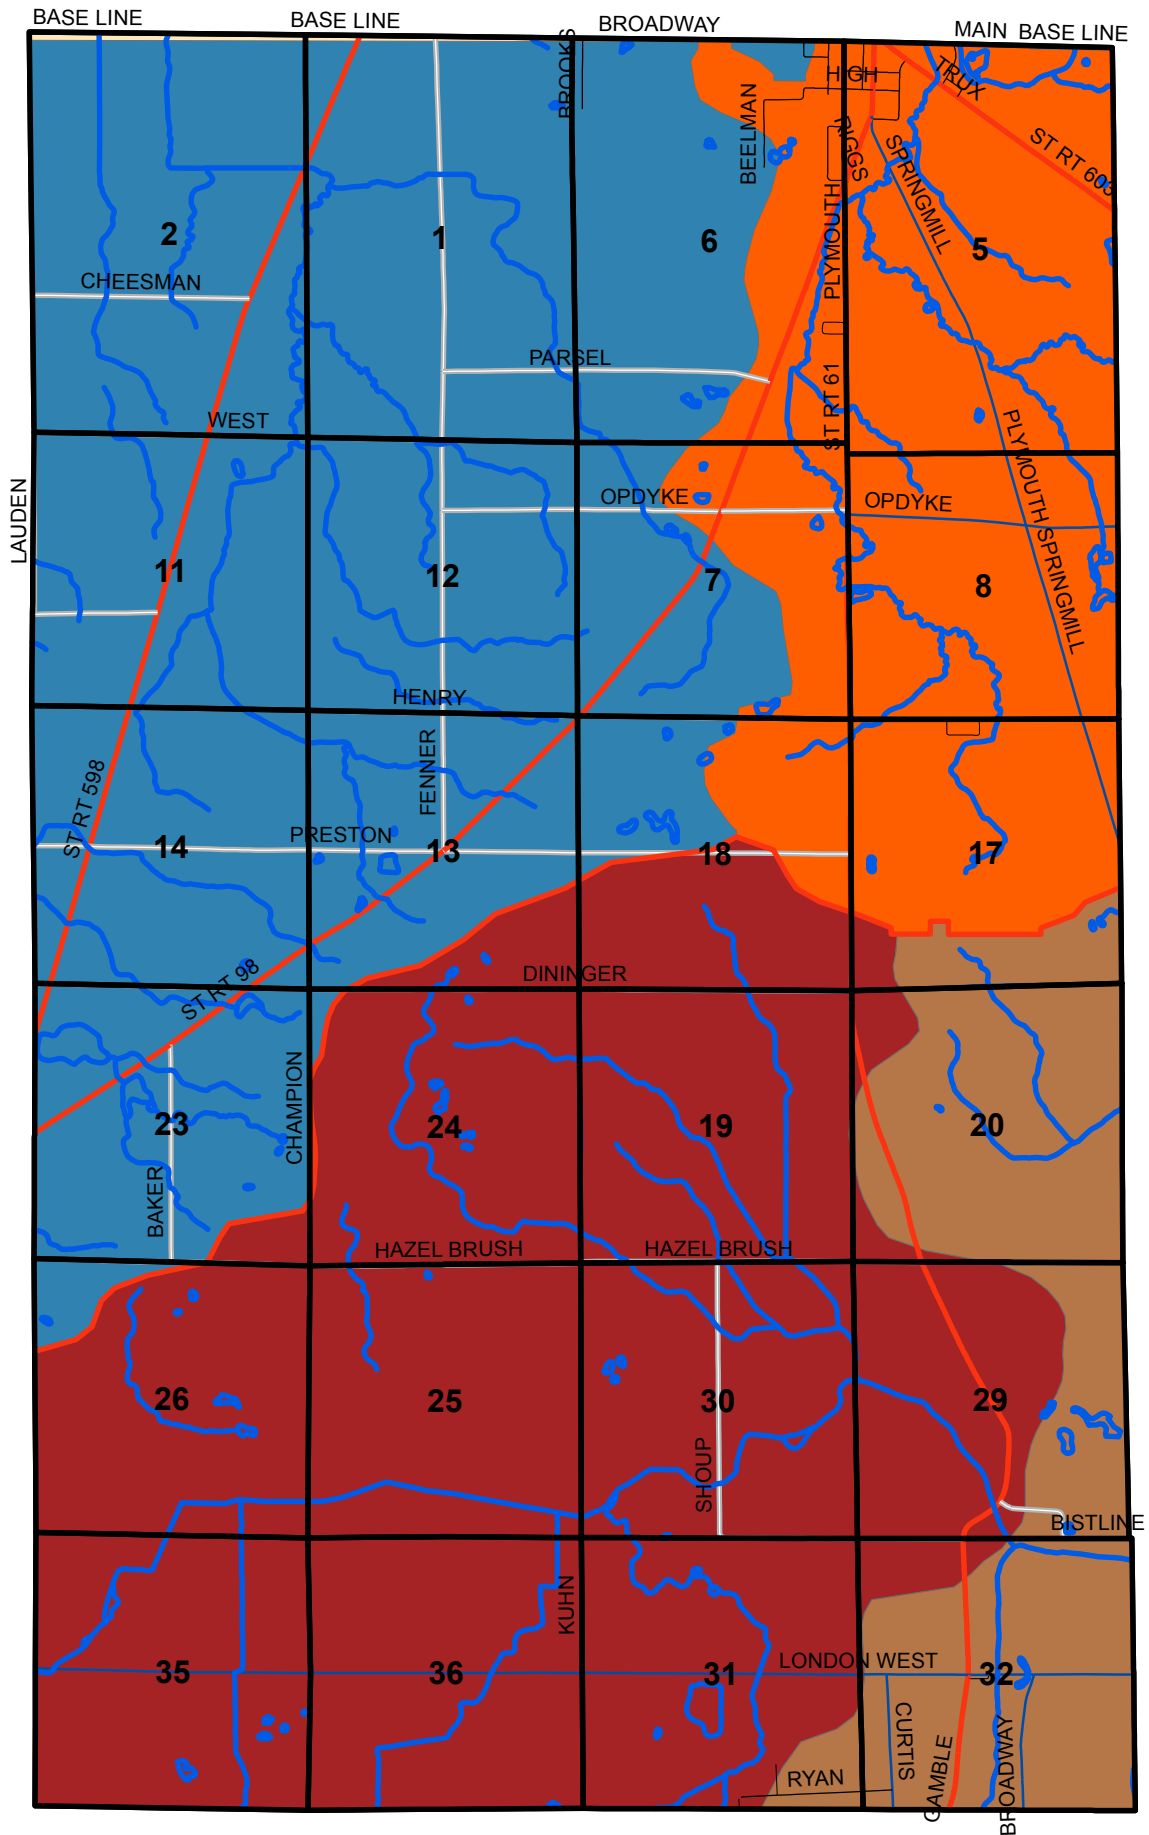

Plymouth Township - Richland County, Ohio

Base Map

Plymouth Township - Richland County, Ohio

Base Map + Streams & Rivers

Plymouth Township - Richland County, Ohio

Base Map + Streams & Rivers + Continental Divide + Watersheds

Plymouth Township - Richland County, Ohio

Base Map + Streams & Rivers + Continental Divide + Watersheds + Township Sections