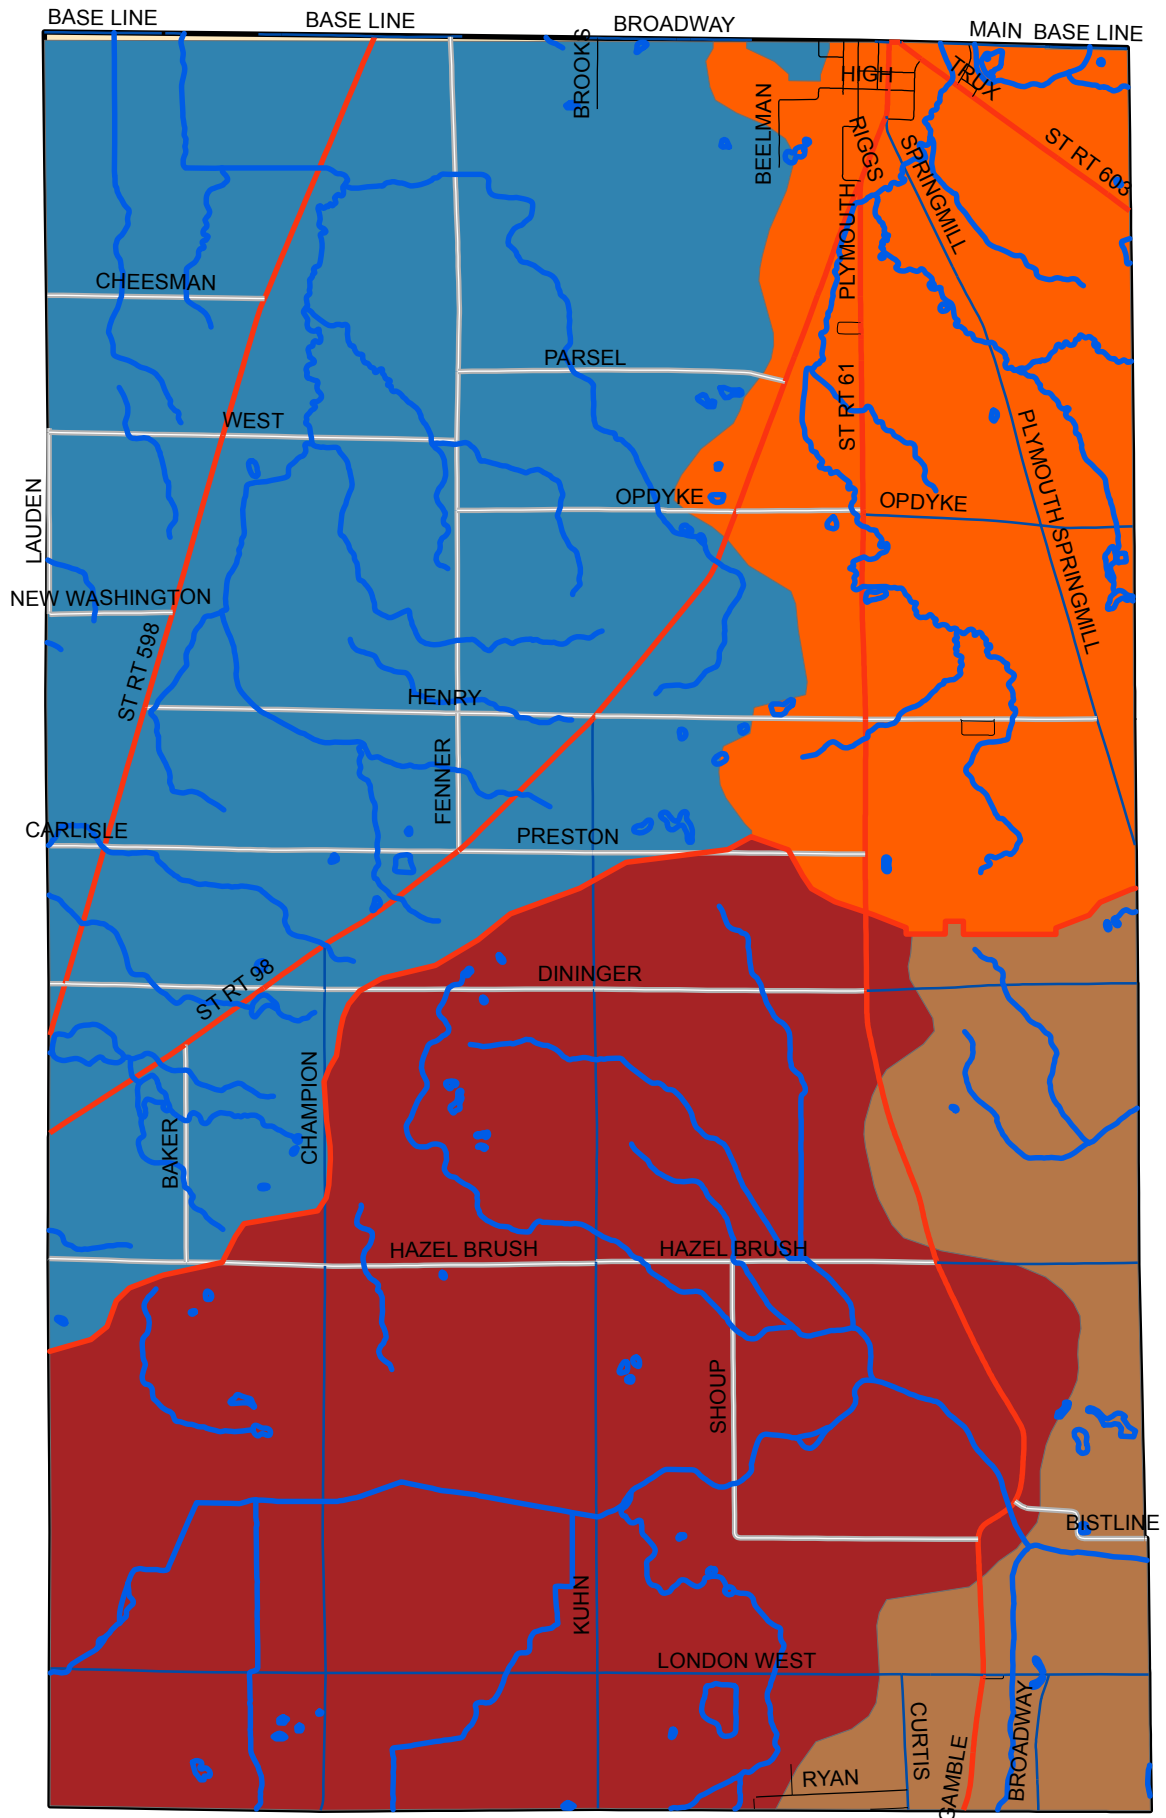

Plymouth Township - Richland County, Ohio

Base Map

Plymouth Township - Richland County, Ohio

Base Map + Streams & Rivers

Plymouth Township - Richland County, Ohio

Base Map + Streams & Rivers + Continental Divide + Watersheds

Plymouth Township - Richland County, Ohio

Base Map + Streams & Rivers + Continental Divide + Watersheds + Township Sections