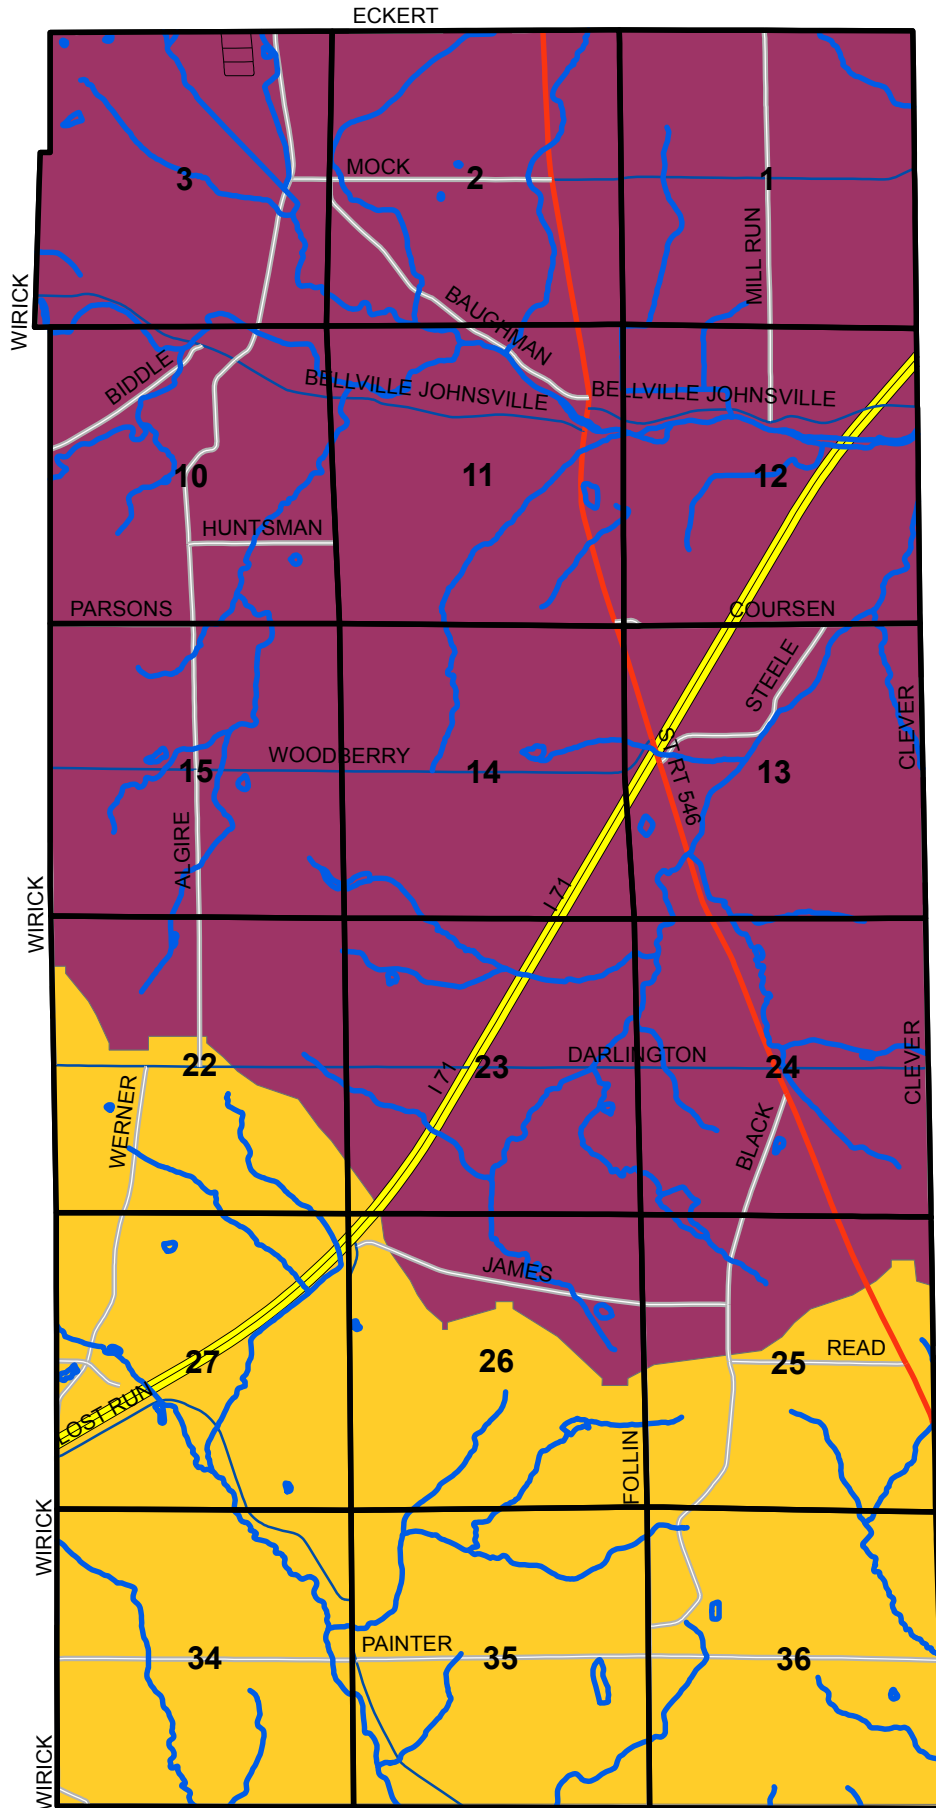

# Perry Township - Richland County, Ohio

Base Map

# Perry Township - Richland County, Ohio

Base Map + Streams & Rivers

# Perry Township - Richland County, Ohio

Base Map + Streams & Rivers + Watersheds

# Perry Township - Richland County, Ohio

Base Map + Streams & Rivers + Watersheds + Sections