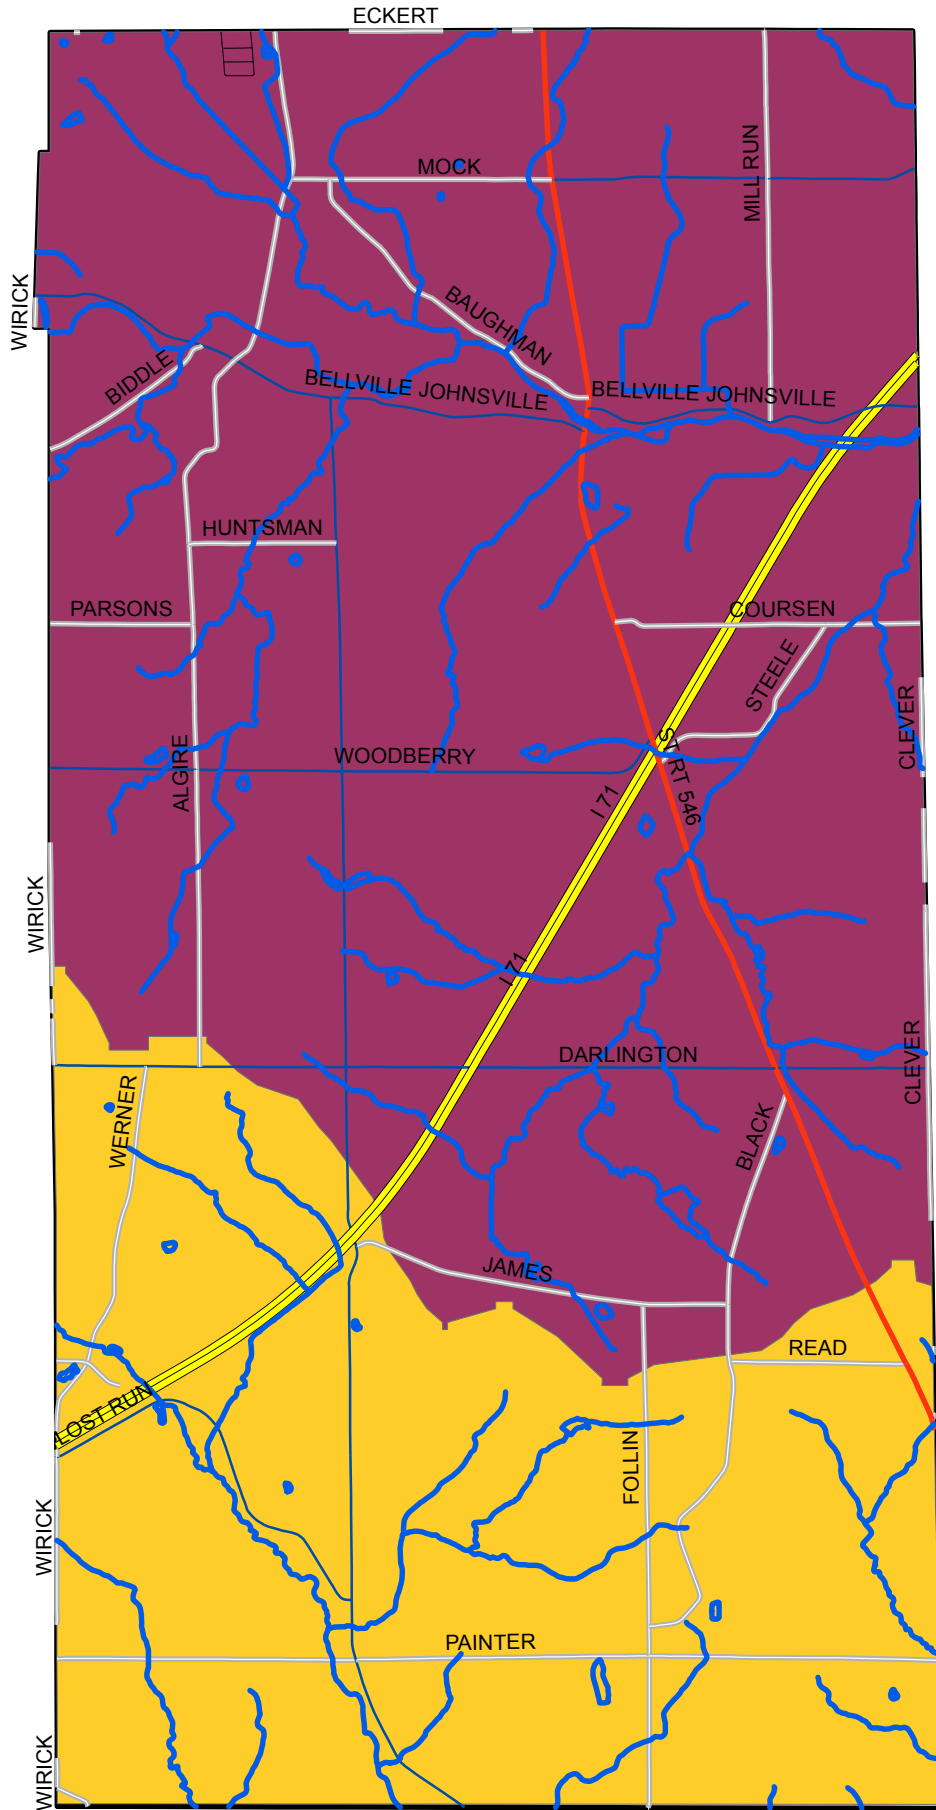

# Perry Township - Richland County, Ohio

Base Map

# Perry Township - Richland County, Ohio

Base Map + Streams & Rivers

# Perry Township - Richland County, Ohio

Base Map + Streams & Rivers + Watersheds

# Perry Township - Richland County, Ohio

Base Map + Streams & Rivers + Watersheds + Sections