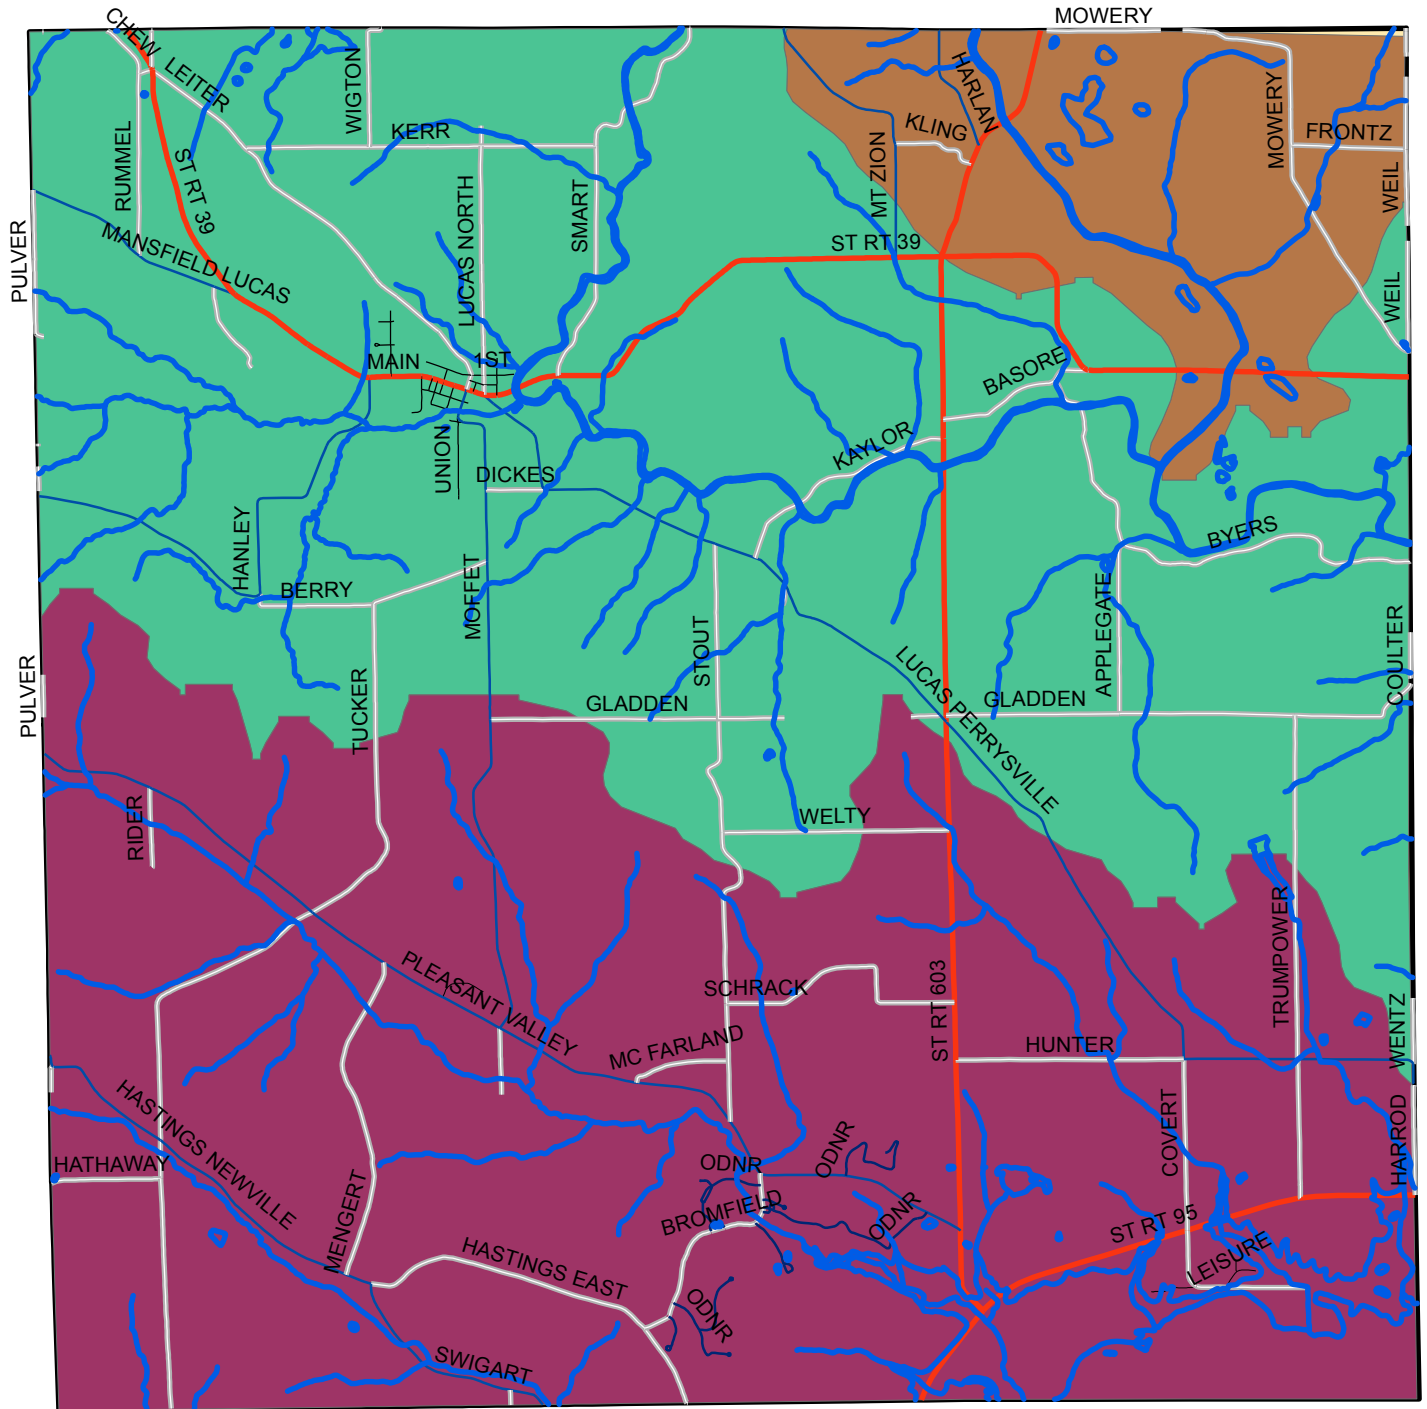

Monroe Township - Richland County, Ohio

Base Map

Monroe Township - Richland County, Ohio

Base Map + Streams & Rivers

Monroe Township - Richland County, Ohio

Base Map + Streams & Rivers + Watersheds

Monroe Township - Richland County, Ohio

Base Map + Streams & Rivers + Watersheds + Sections