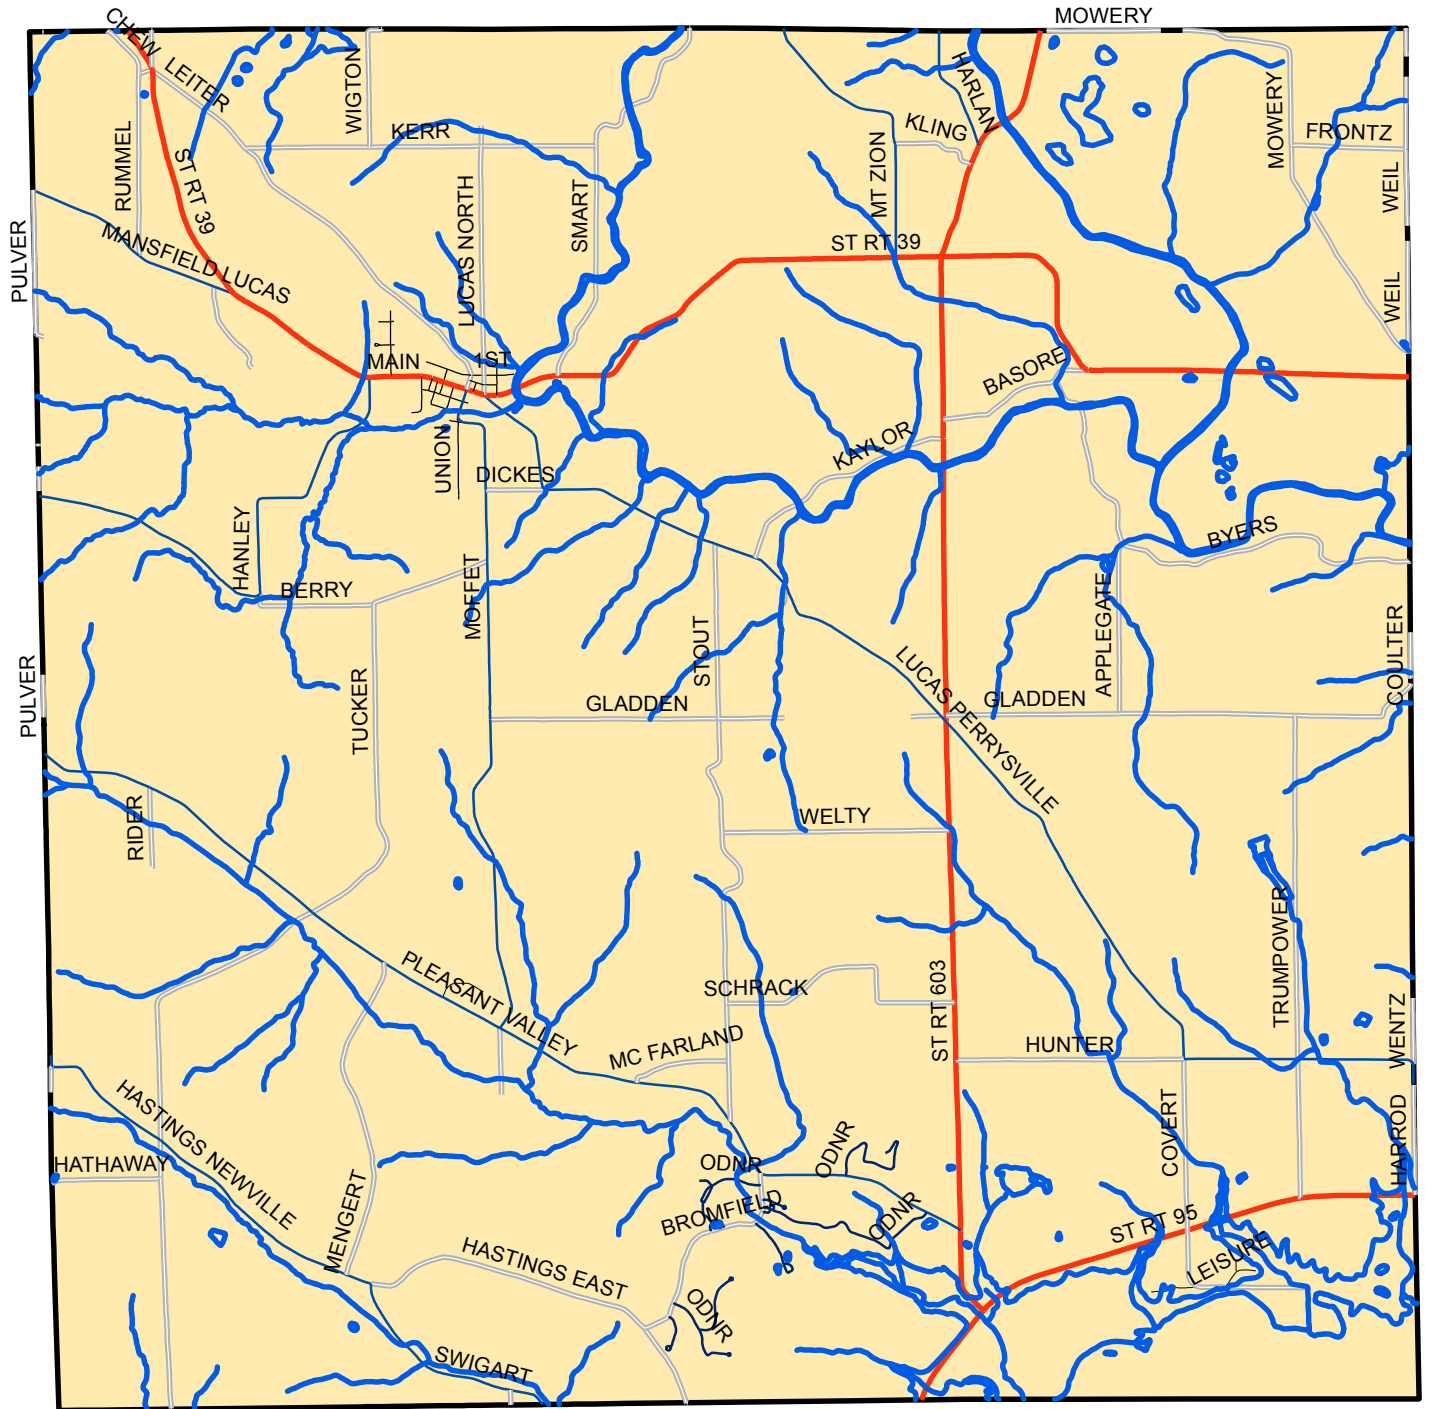

Monroe Township - Richland County, Ohio

Base Map

Monroe Township - Richland County, Ohio

Base Map + Streams & Rivers

Monroe Township - Richland County, Ohio

Base Map + Streams & Rivers + Watersheds

Monroe Township - Richland County, Ohio

Base Map + Streams & Rivers + Watersheds + Sections