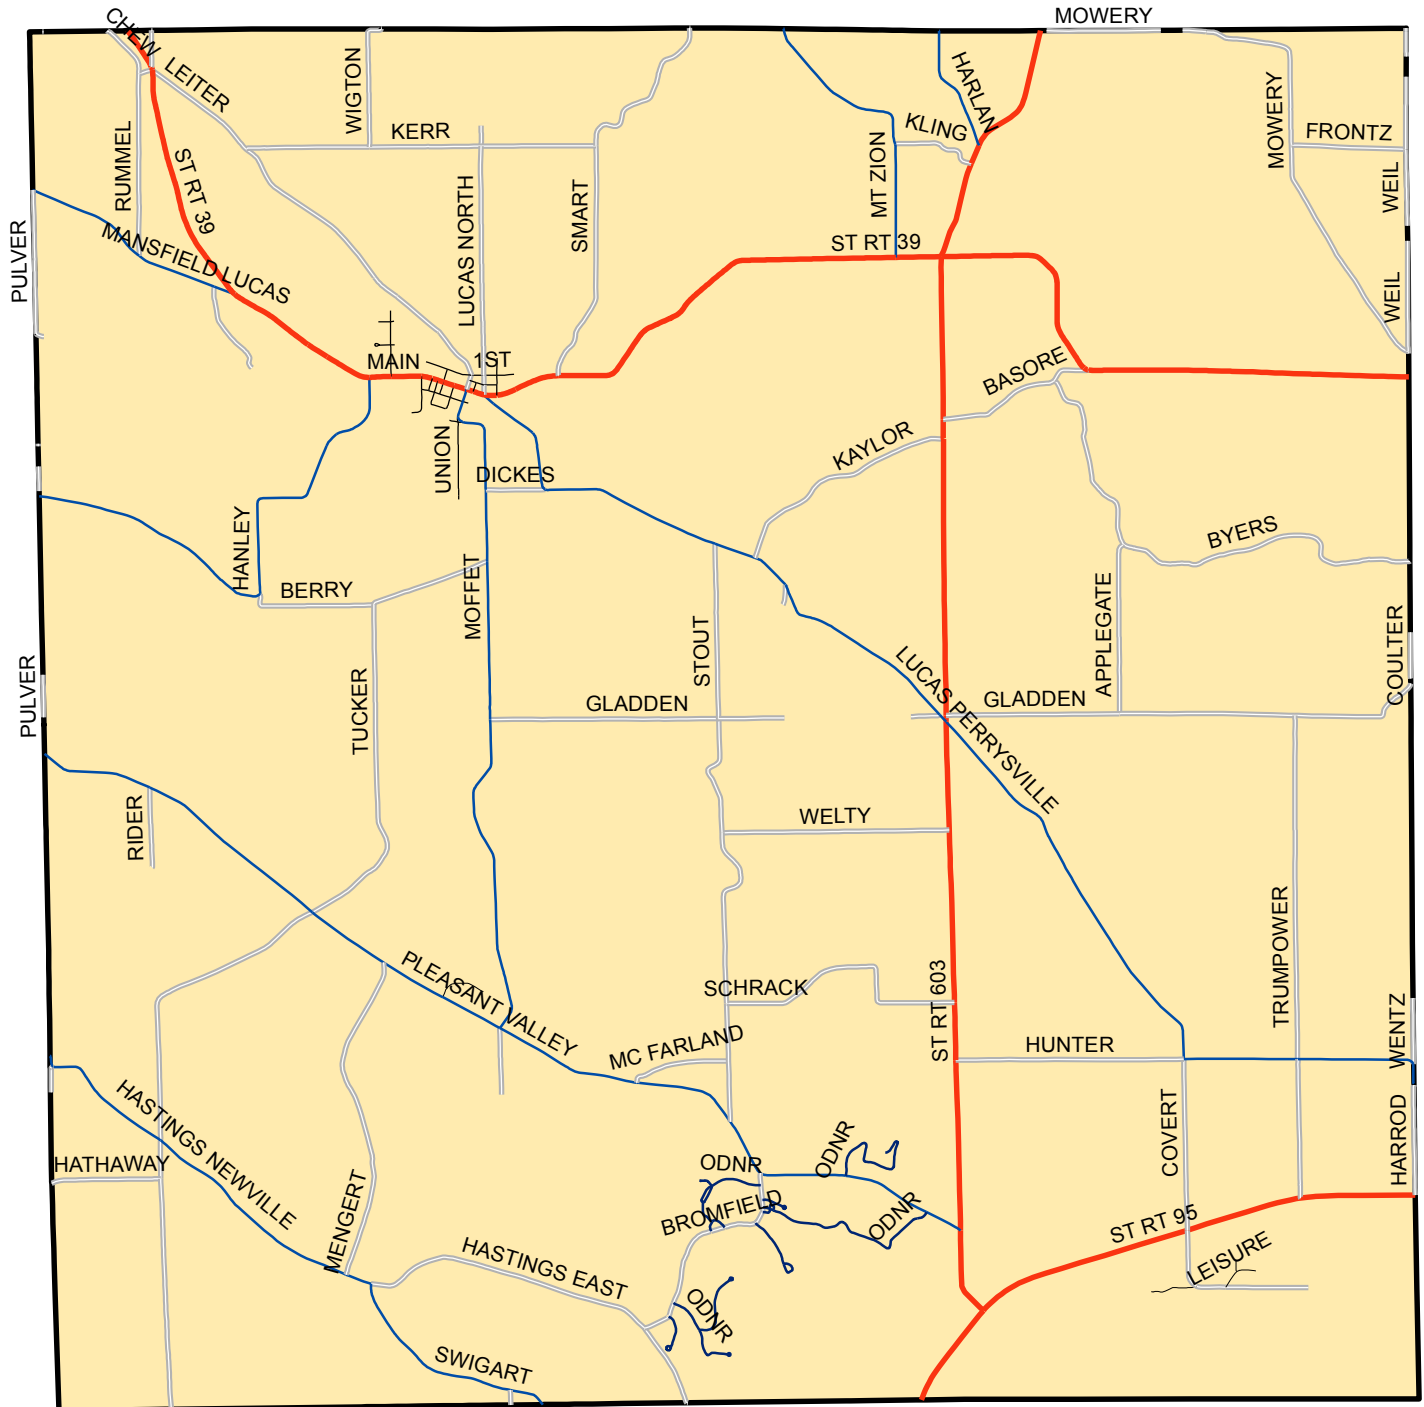

Monroe Township - Richland County, Ohio

Base Map

Monroe Township - Richland County, Ohio

Base Map + Streams & Rivers

Monroe Township - Richland County, Ohio

Base Map + Streams & Rivers + Watersheds

Monroe Township - Richland County, Ohio

Base Map + Streams & Rivers + Watersheds + Sections