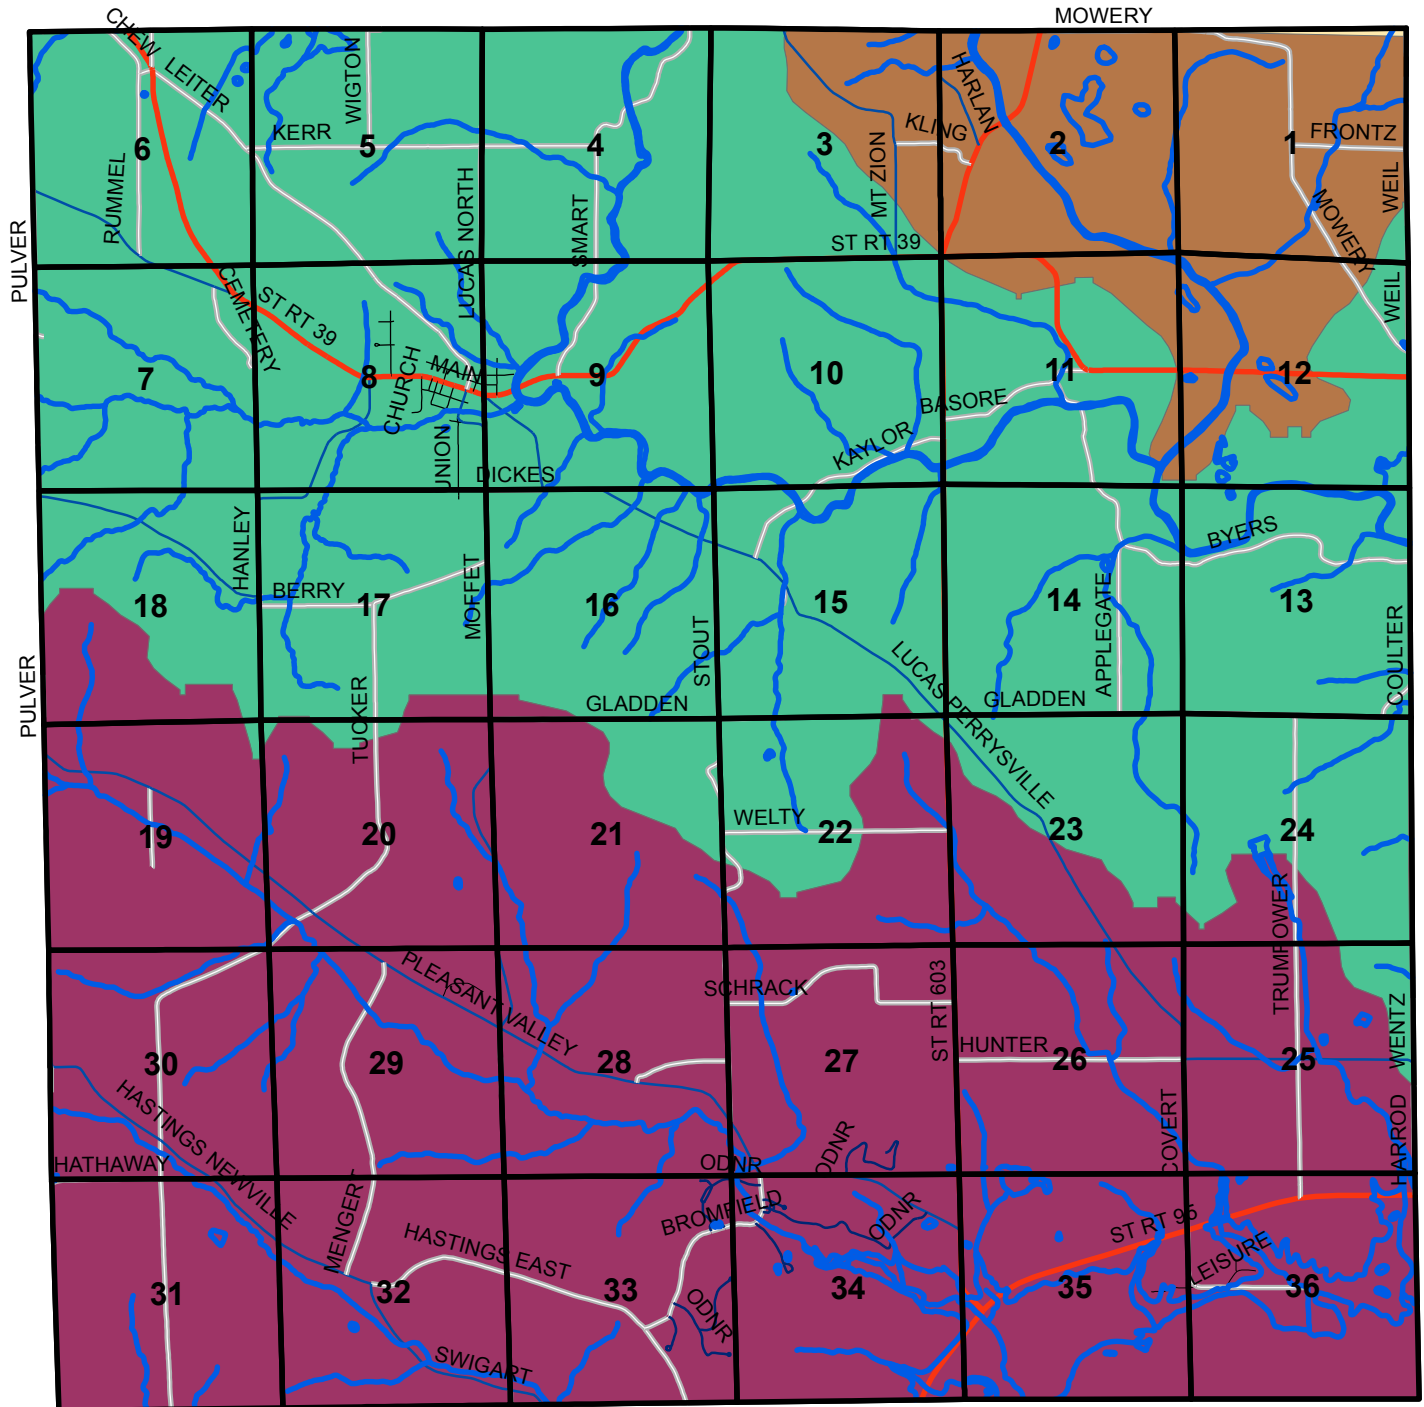

Monroe Township - Richland County, Ohio

Base Map

Monroe Township - Richland County, Ohio

Base Map + Streams & Rivers

Monroe Township - Richland County, Ohio

Base Map + Streams & Rivers + Watersheds

Monroe Township - Richland County, Ohio

Base Map + Streams & Rivers + Watersheds + Sections