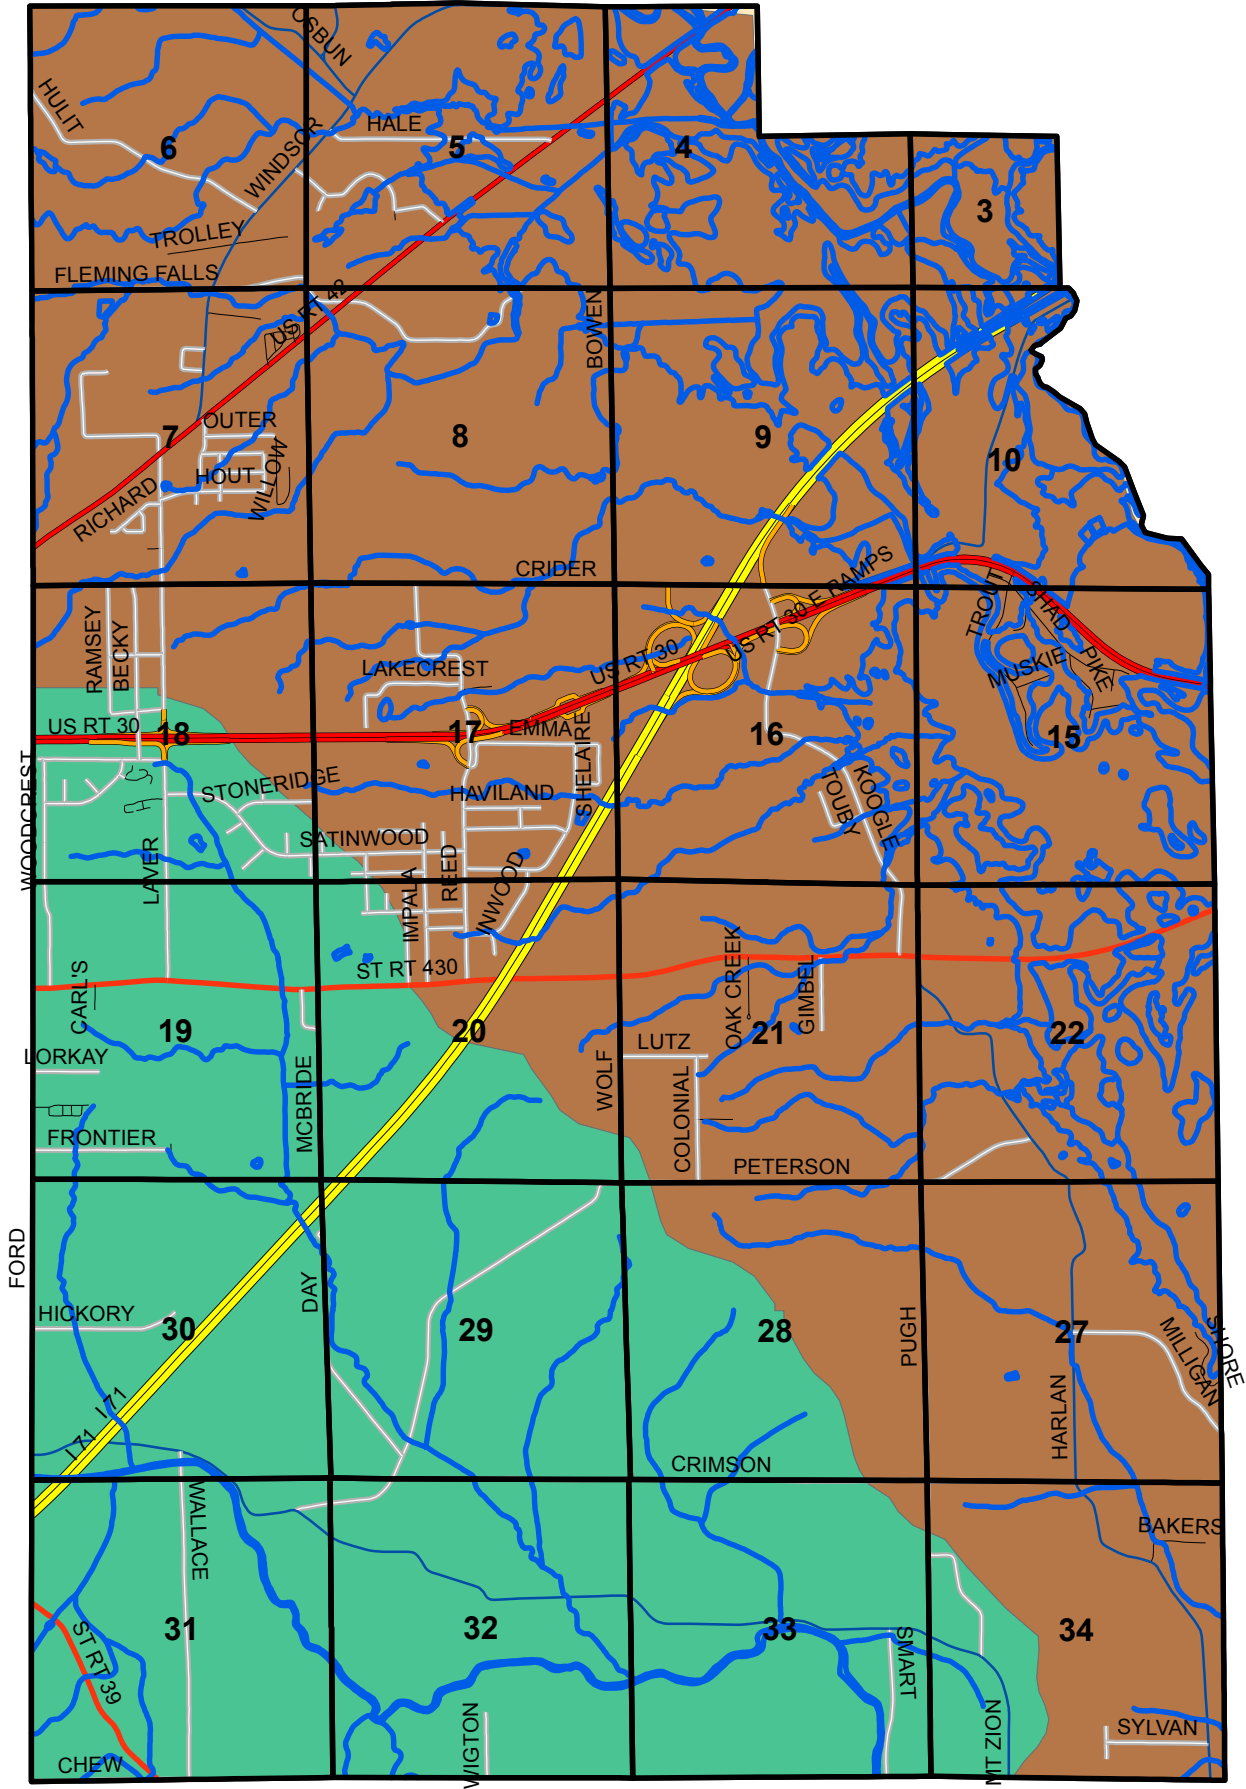

Mifflin Township - Richland County, Ohio

Base Map

Mifflin Township - Richland County, Ohio

Base Map + Streams & Rivers

Mifflin Township - Richland County, Ohio

Base Map + Streams & Rivers + Watersheds

Mifflin Township - Richland County, Ohio

Base Map + Streams & Rivers + Watersheds + Sections