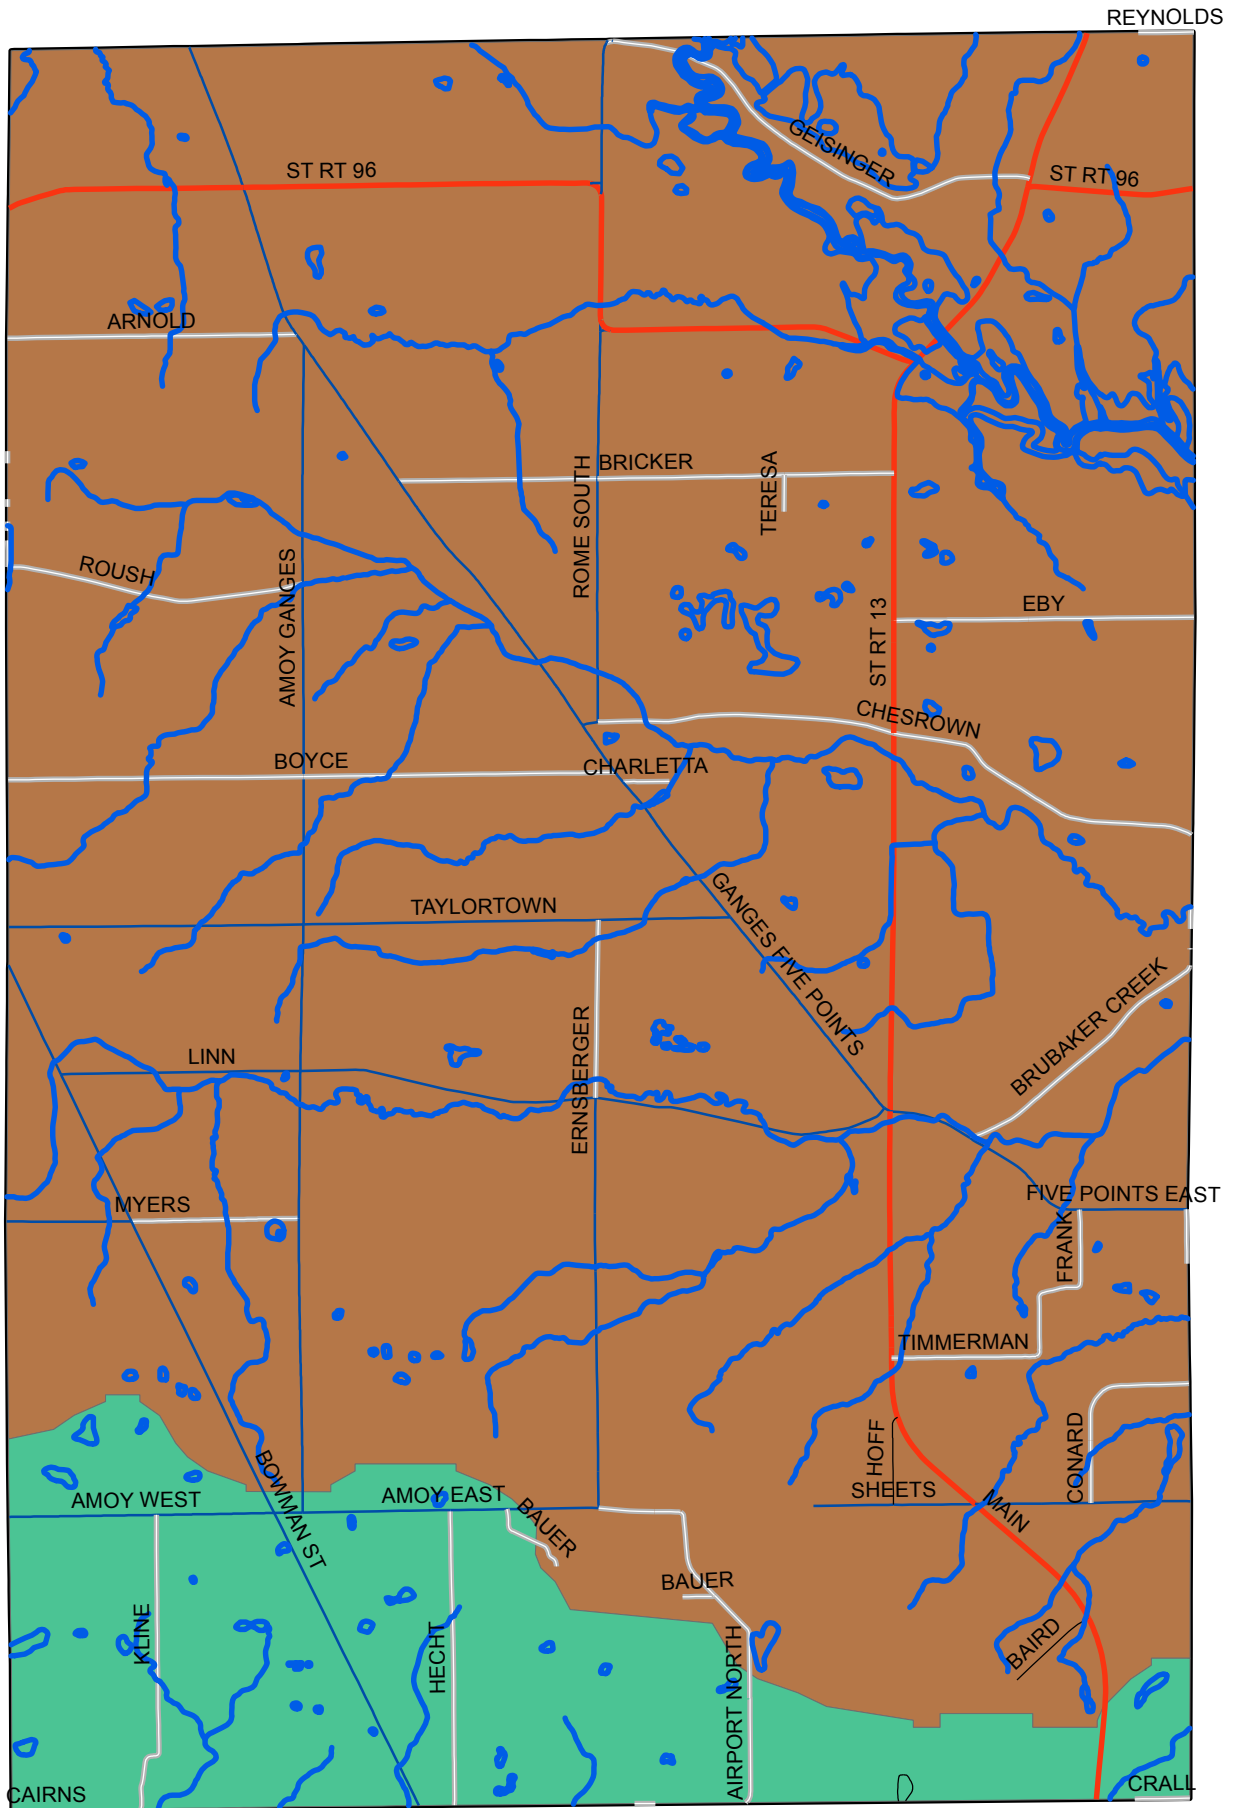

Franklin Township - Richland County, Ohio

Base Map

Franklin Township - Richland County, Ohio

Base Map + Streams & Rivers

Franklin Township - Richland County, Ohio

Base Map + Streams & Rivers + Watersheds

Franklin Township - Richland County, Ohio

Base Map + Streams & Rivers + Watersheds + Sections