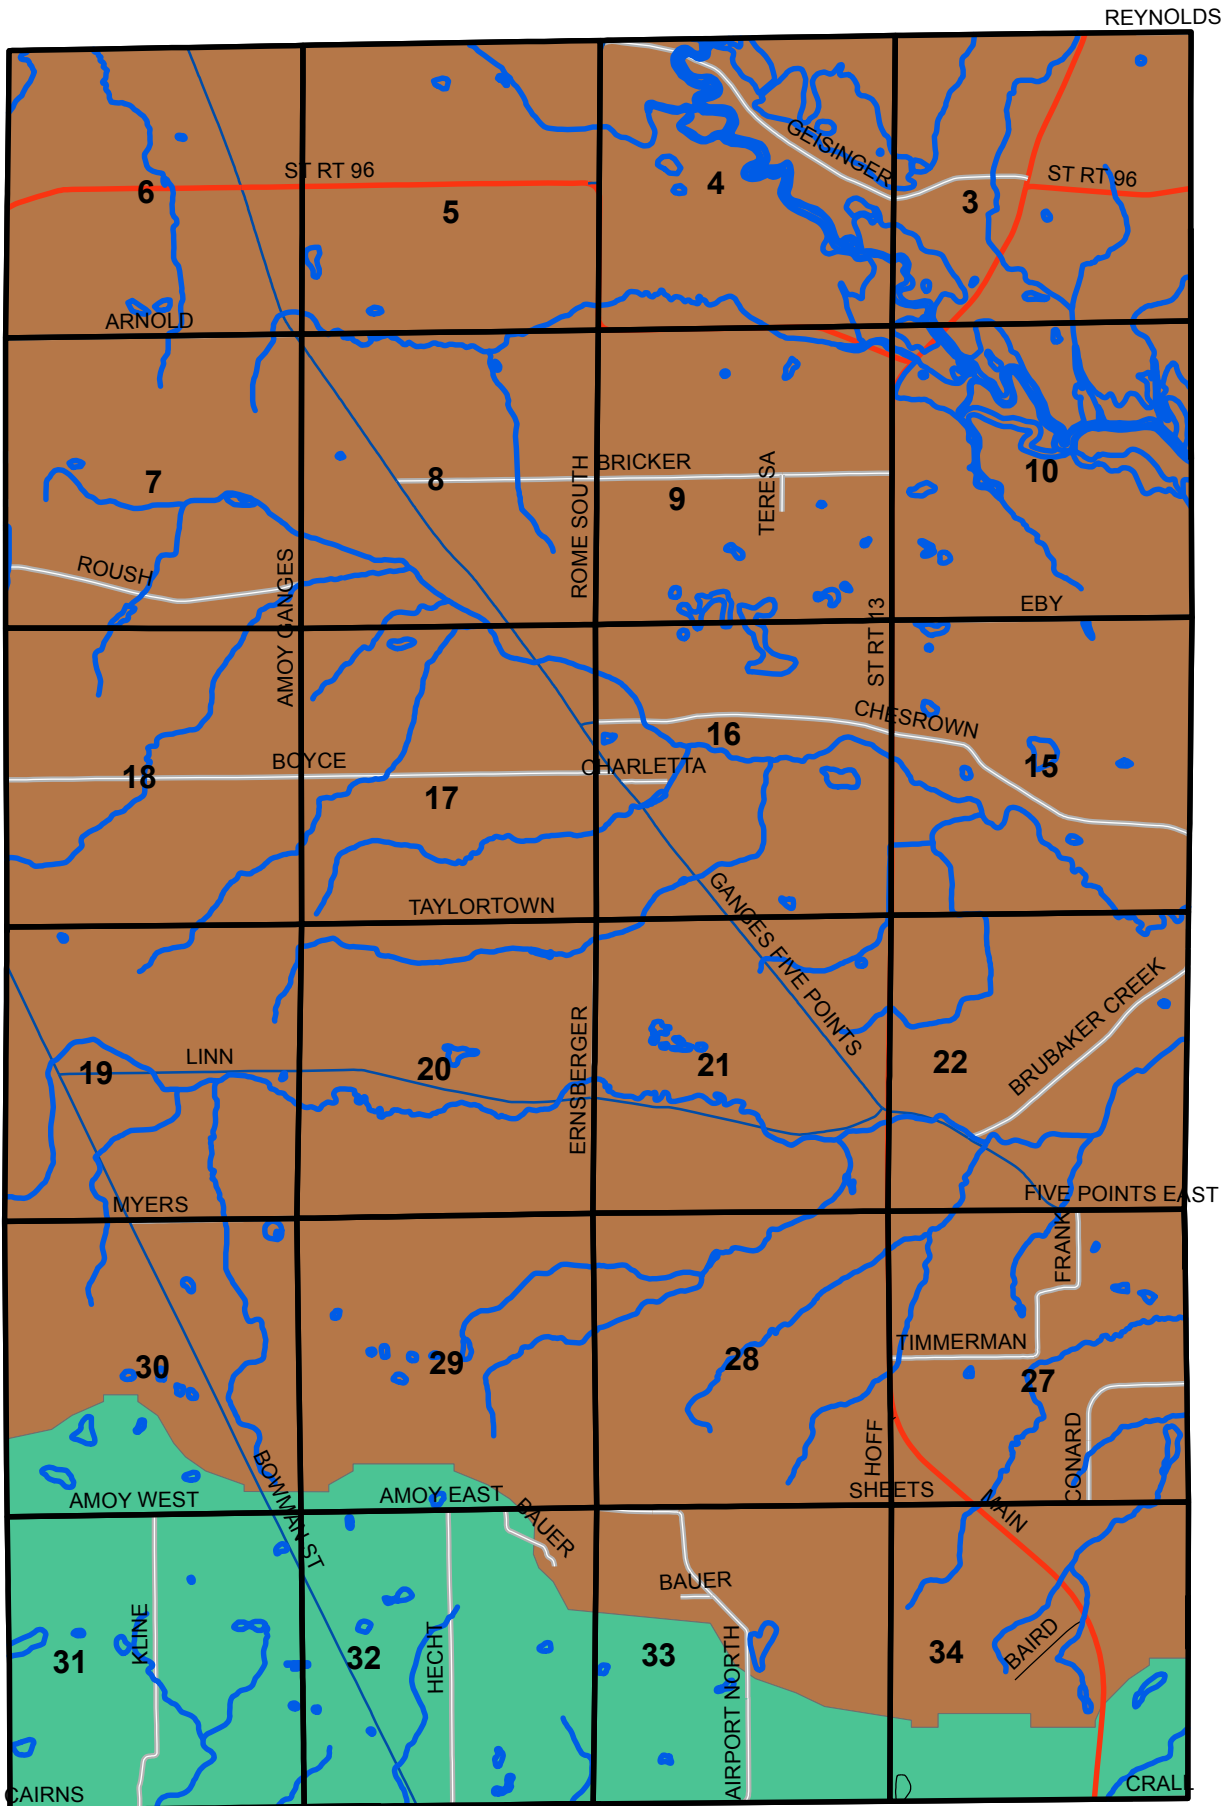

Franklin Township - Richland County, Ohio

Base Map

Franklin Township - Richland County, Ohio

Base Map + Streams & Rivers

Franklin Township - Richland County, Ohio

Base Map + Streams & Rivers + Watersheds

Franklin Township - Richland County, Ohio

Base Map + Streams & Rivers + Watersheds + Sections