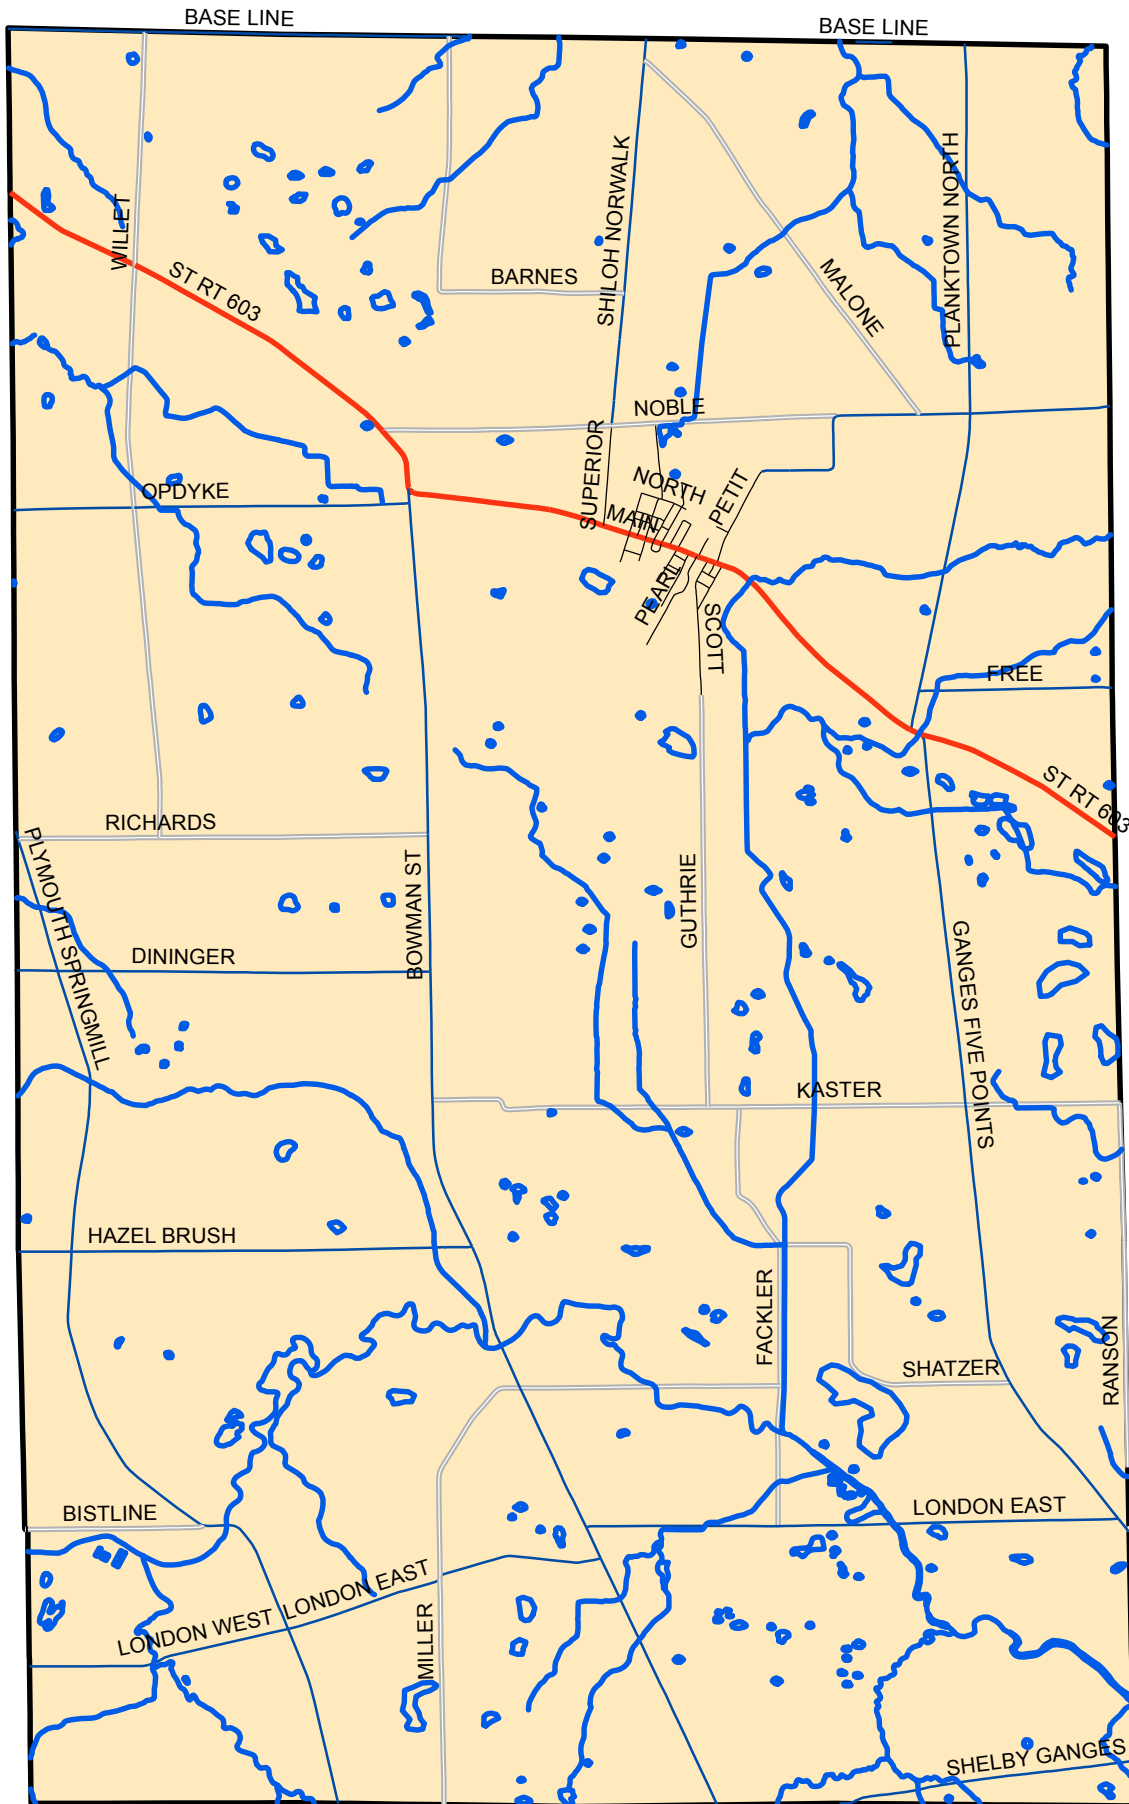

Cass Township - Richland County, Ohio

Base Map

Cass Township - Richland County, Ohio

Base Map + Streams & Rivers

Cass Township - Richland County, Ohio

Base Map + Streams & Rivers + Continental Divide + Watersheds

Cass Township - Richland County, Ohio

Base Map + Streams & Rivers + Continental Divide + Watersheds + Township Sections