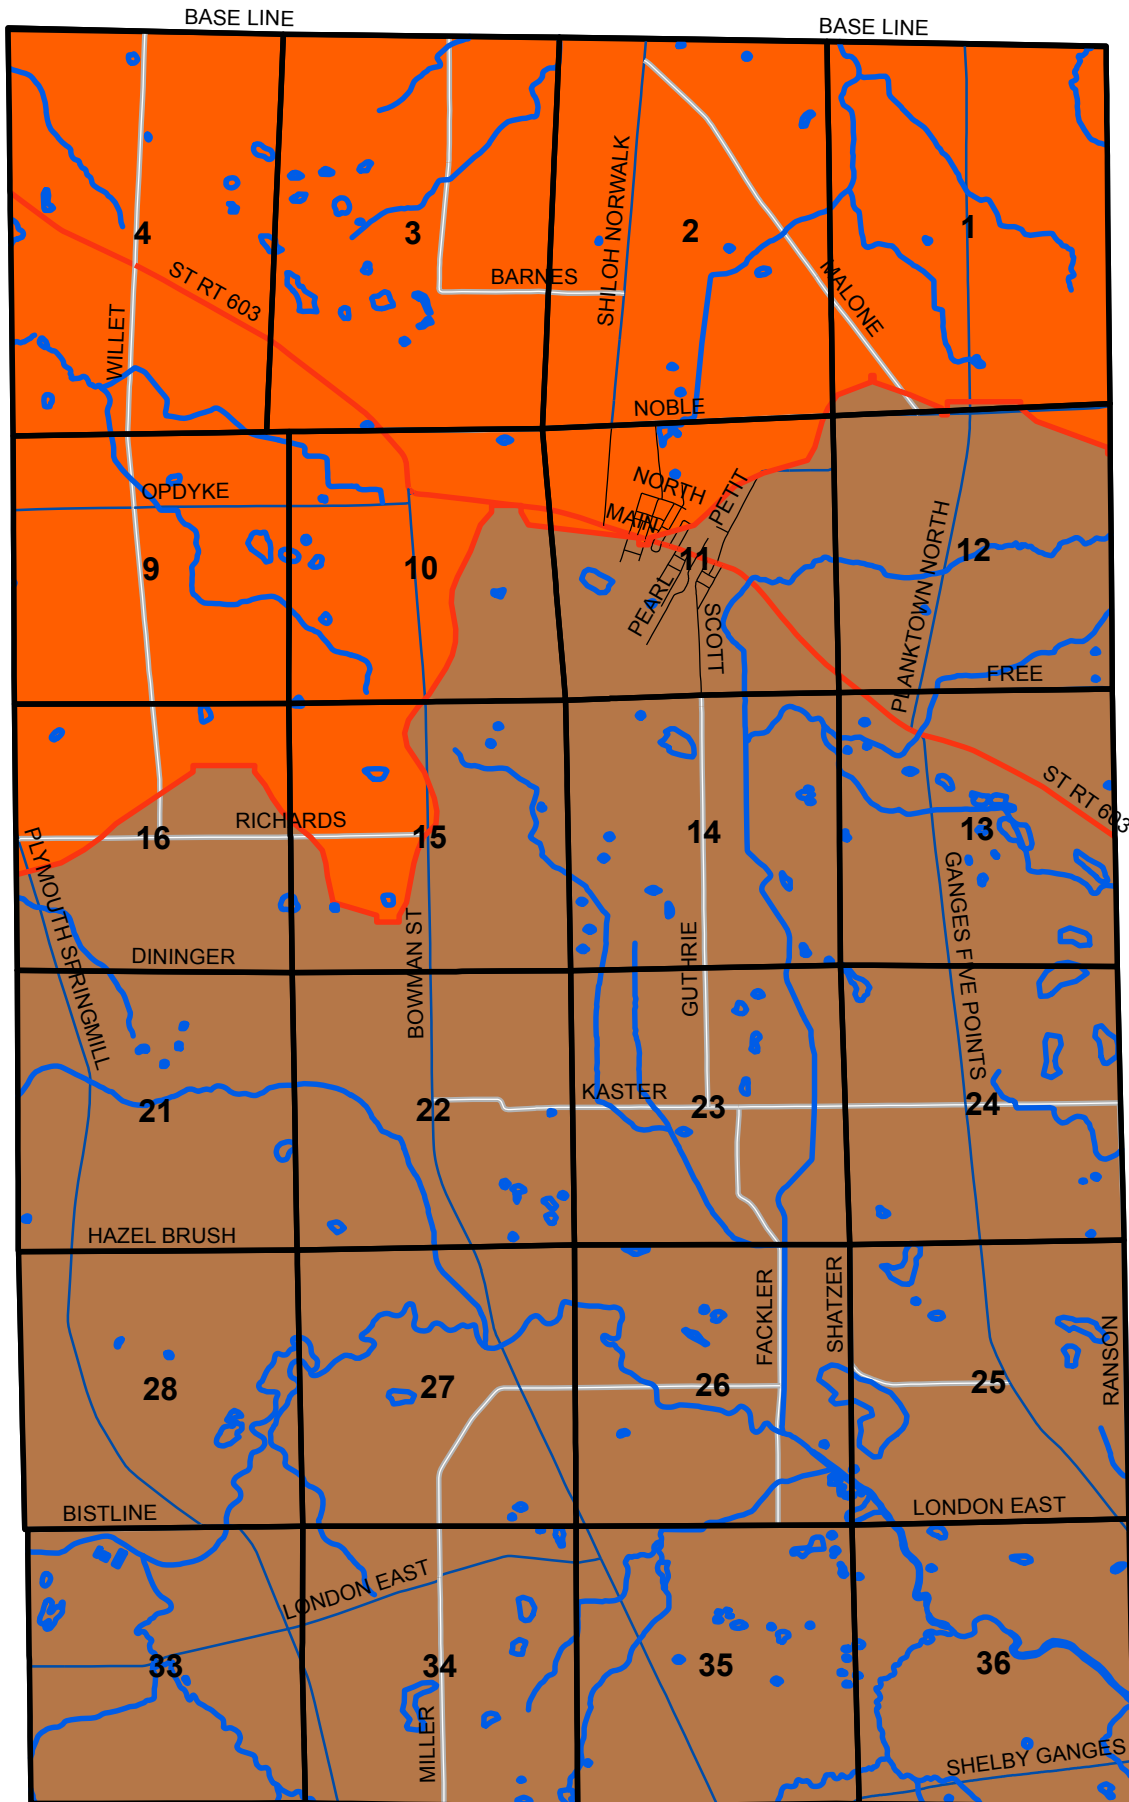

Cass Township - Richland County, Ohio

Base Map

Cass Township - Richland County, Ohio

Base Map + Streams & Rivers

Cass Township - Richland County, Ohio

Base Map + Streams & Rivers + Continental Divide + Watersheds

Cass Township - Richland County, Ohio

Base Map + Streams & Rivers + Continental Divide + Watersheds + Township Sections