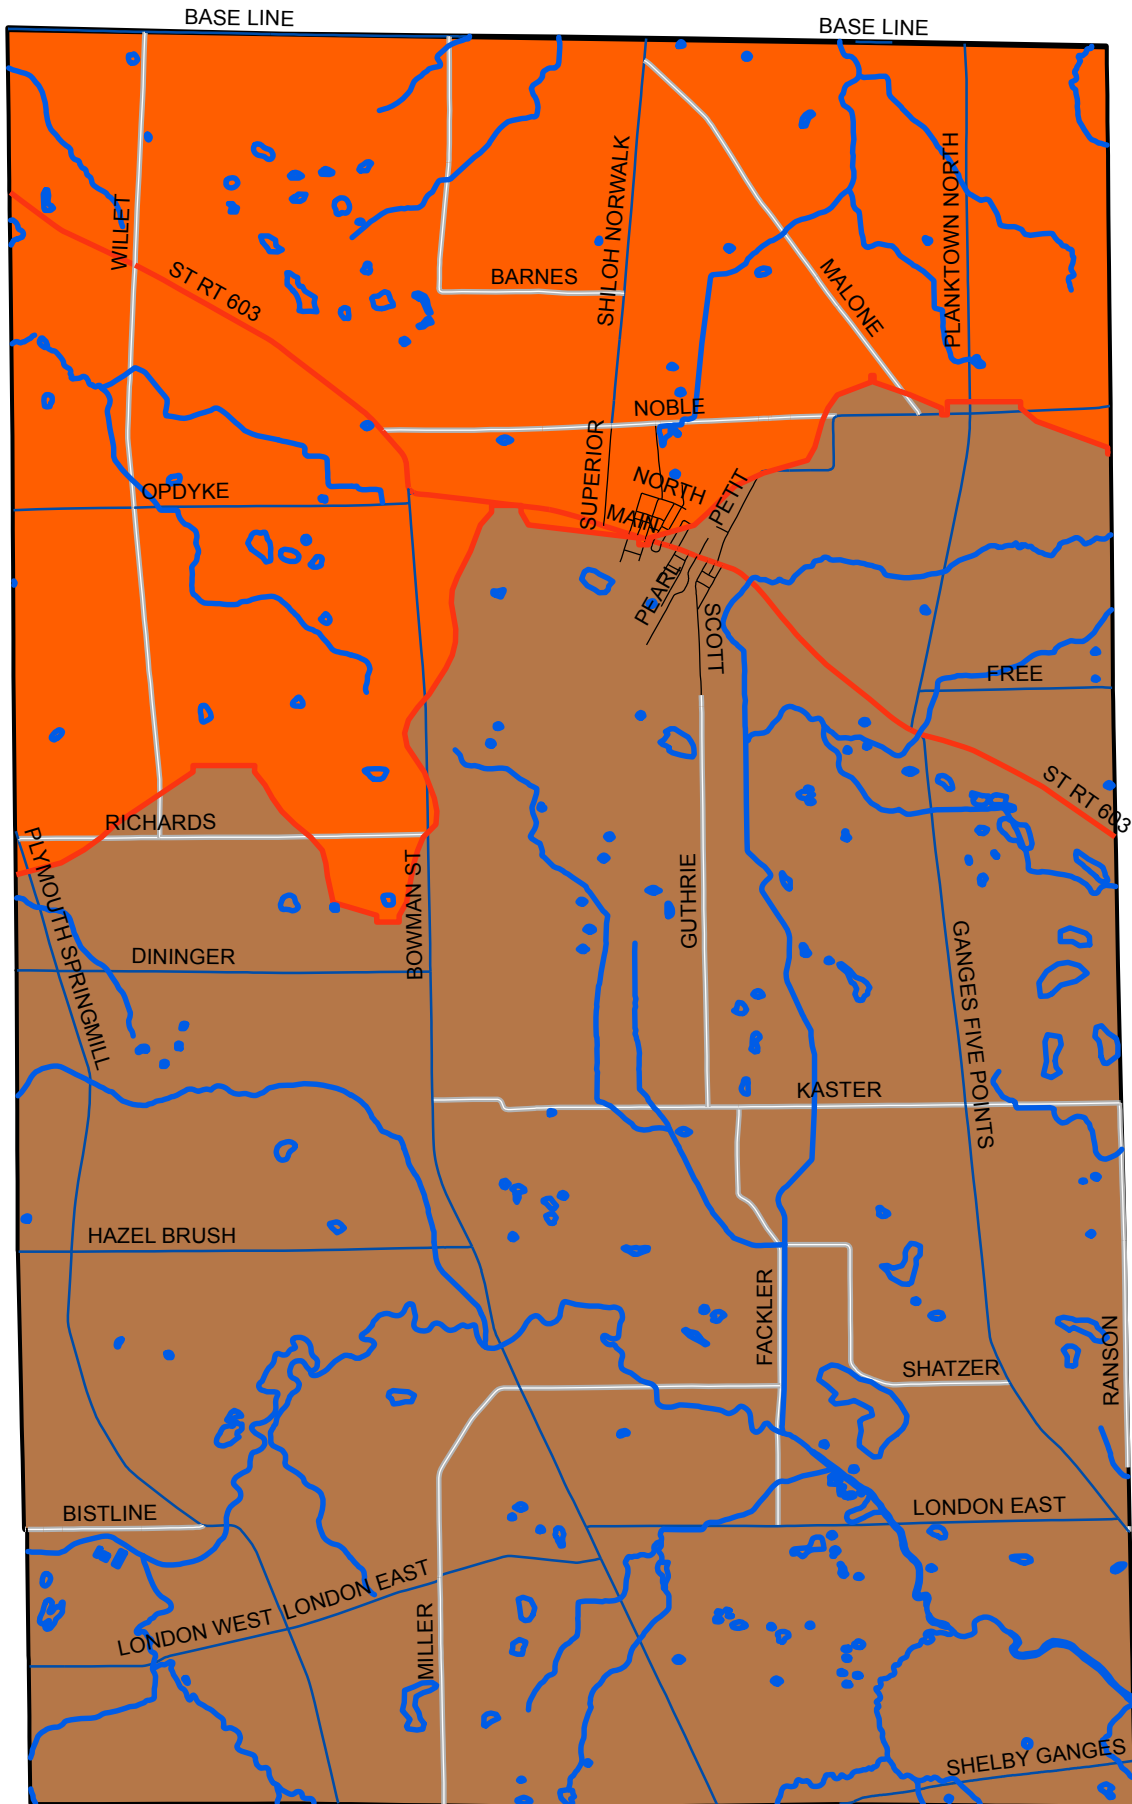

Cass Township - Richland County, Ohio

Base Map

Cass Township - Richland County, Ohio

Base Map + Streams & Rivers

Cass Township - Richland County, Ohio

Base Map + Streams & Rivers + Continental Divide + Watersheds

Cass Township - Richland County, Ohio

Base Map + Streams & Rivers + Continental Divide + Watersheds + Township Sections