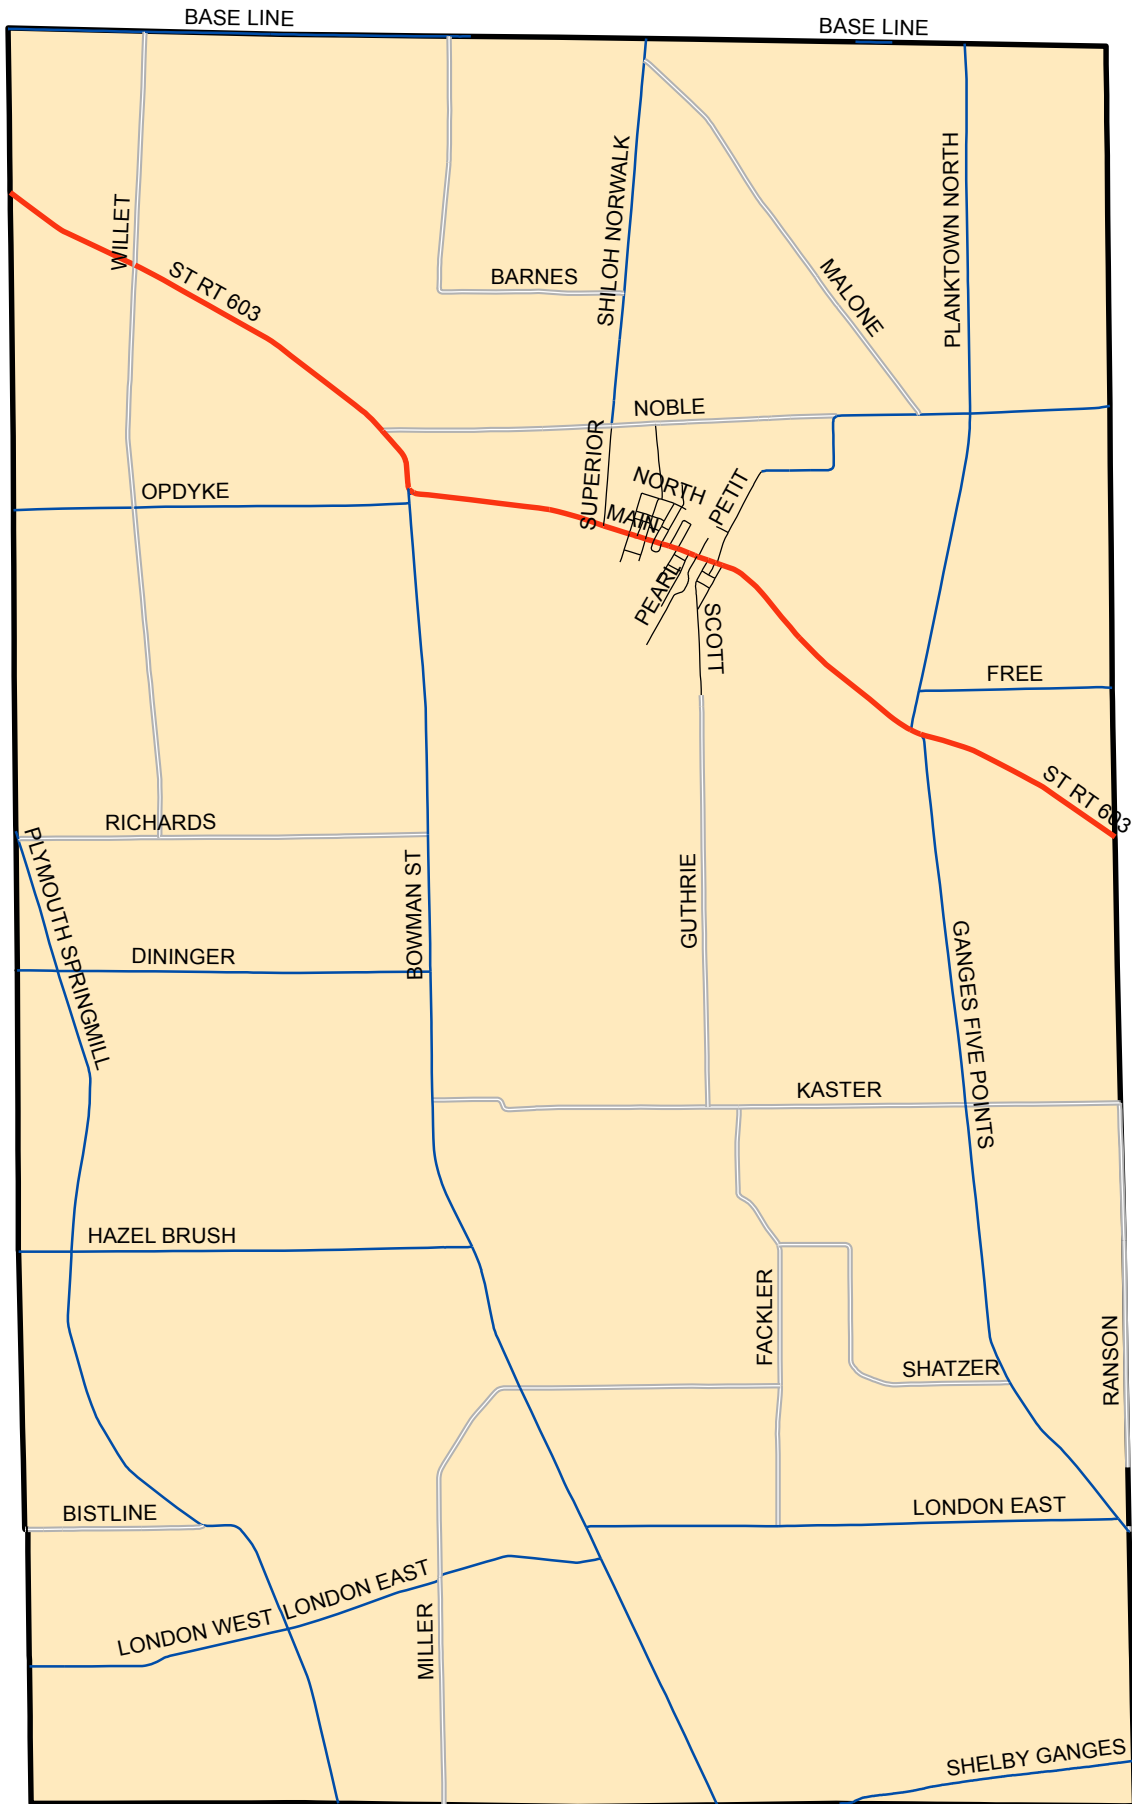

Cass Township - Richland County, Ohio

Base Map

Cass Township - Richland County, Ohio

Base Map + Streams & Rivers

Cass Township - Richland County, Ohio

Base Map + Streams & Rivers + Continental Divide + Watersheds

Cass Township - Richland County, Ohio

Base Map + Streams & Rivers + Continental Divide + Watersheds + Township Sections