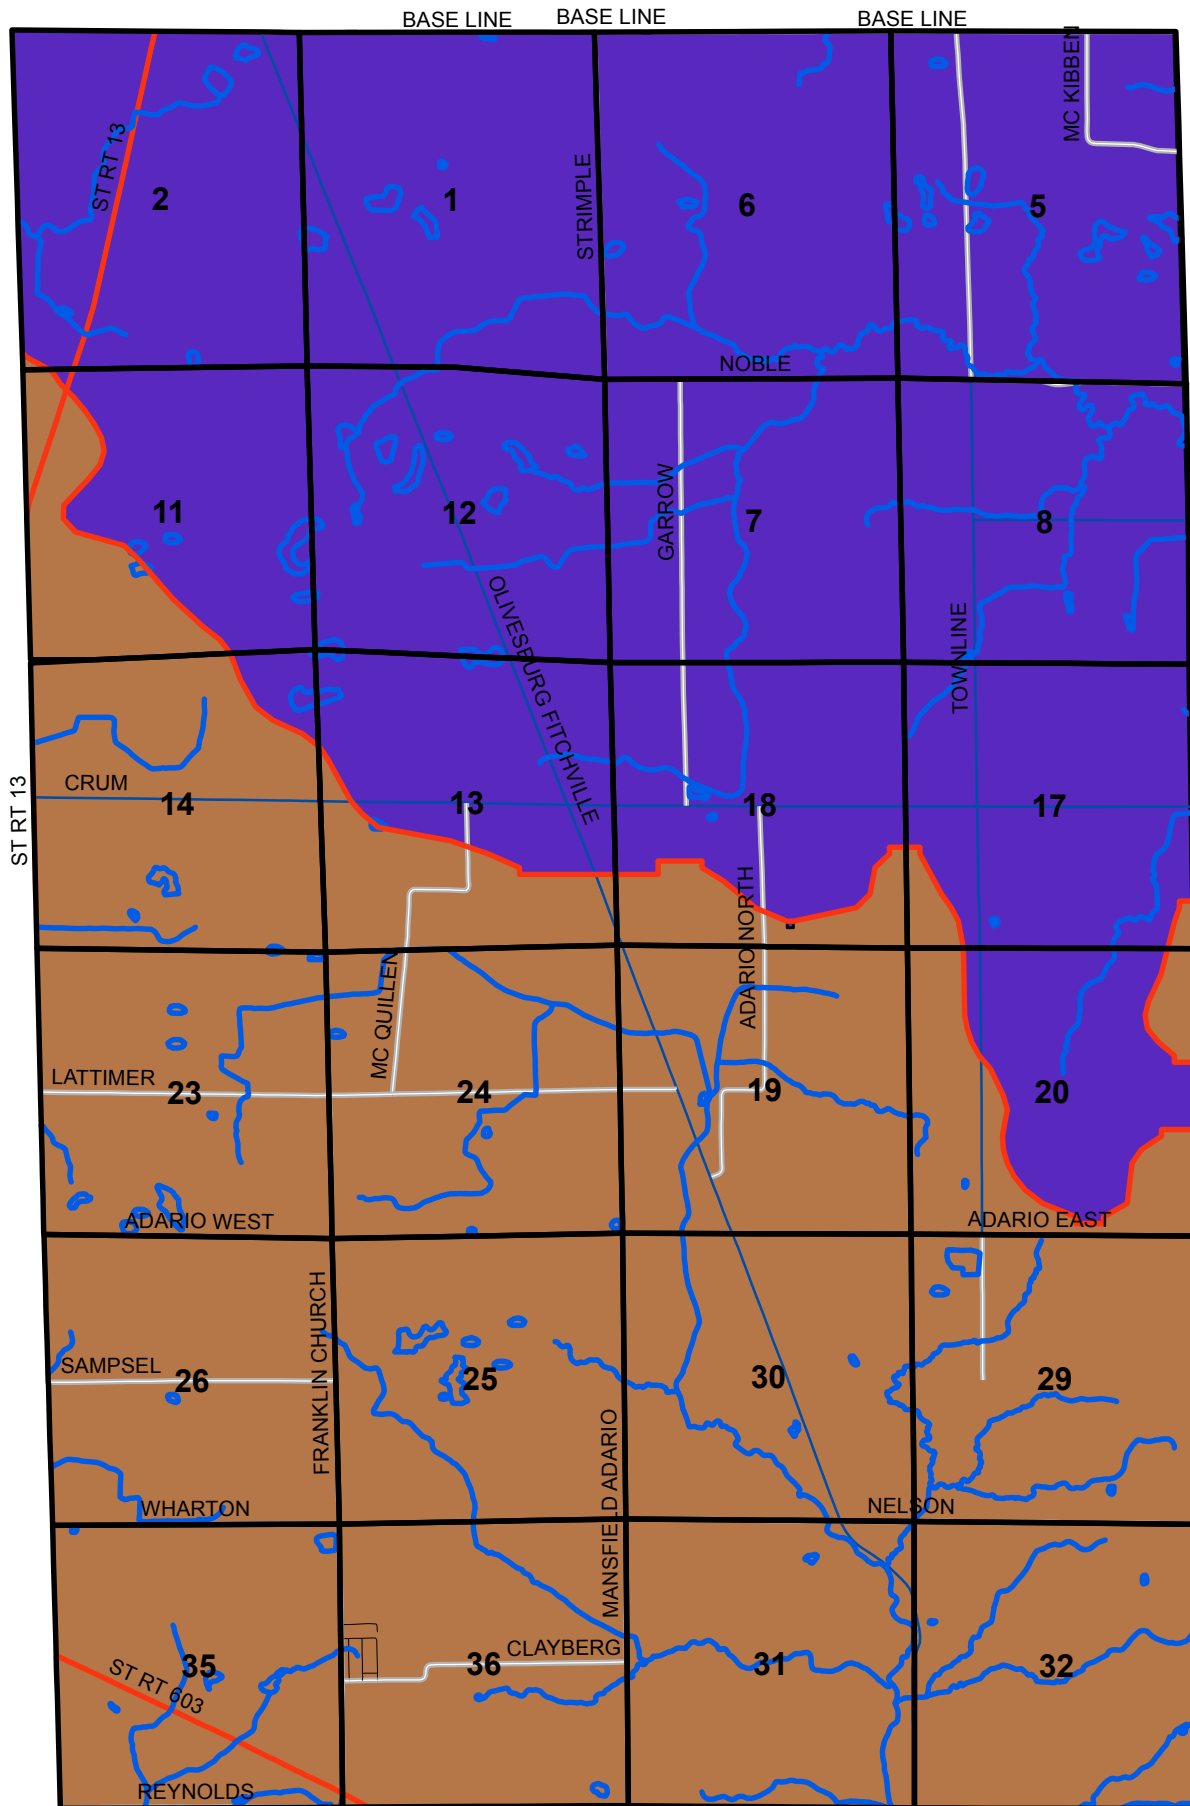

# Butler Township - Richland County, Ohio

Base Map

# Butler Township - Richland County, Ohio

Base Map + Streams & Rivers

# Butler Township - Richland County, Ohio

Base Map + Streams & Rivers + Continental Divide + Watersheds

# Butler Township - Richland County, Ohio

Base Map + Streams & Rivers + Continental Divide + Watersheds + Township Sections