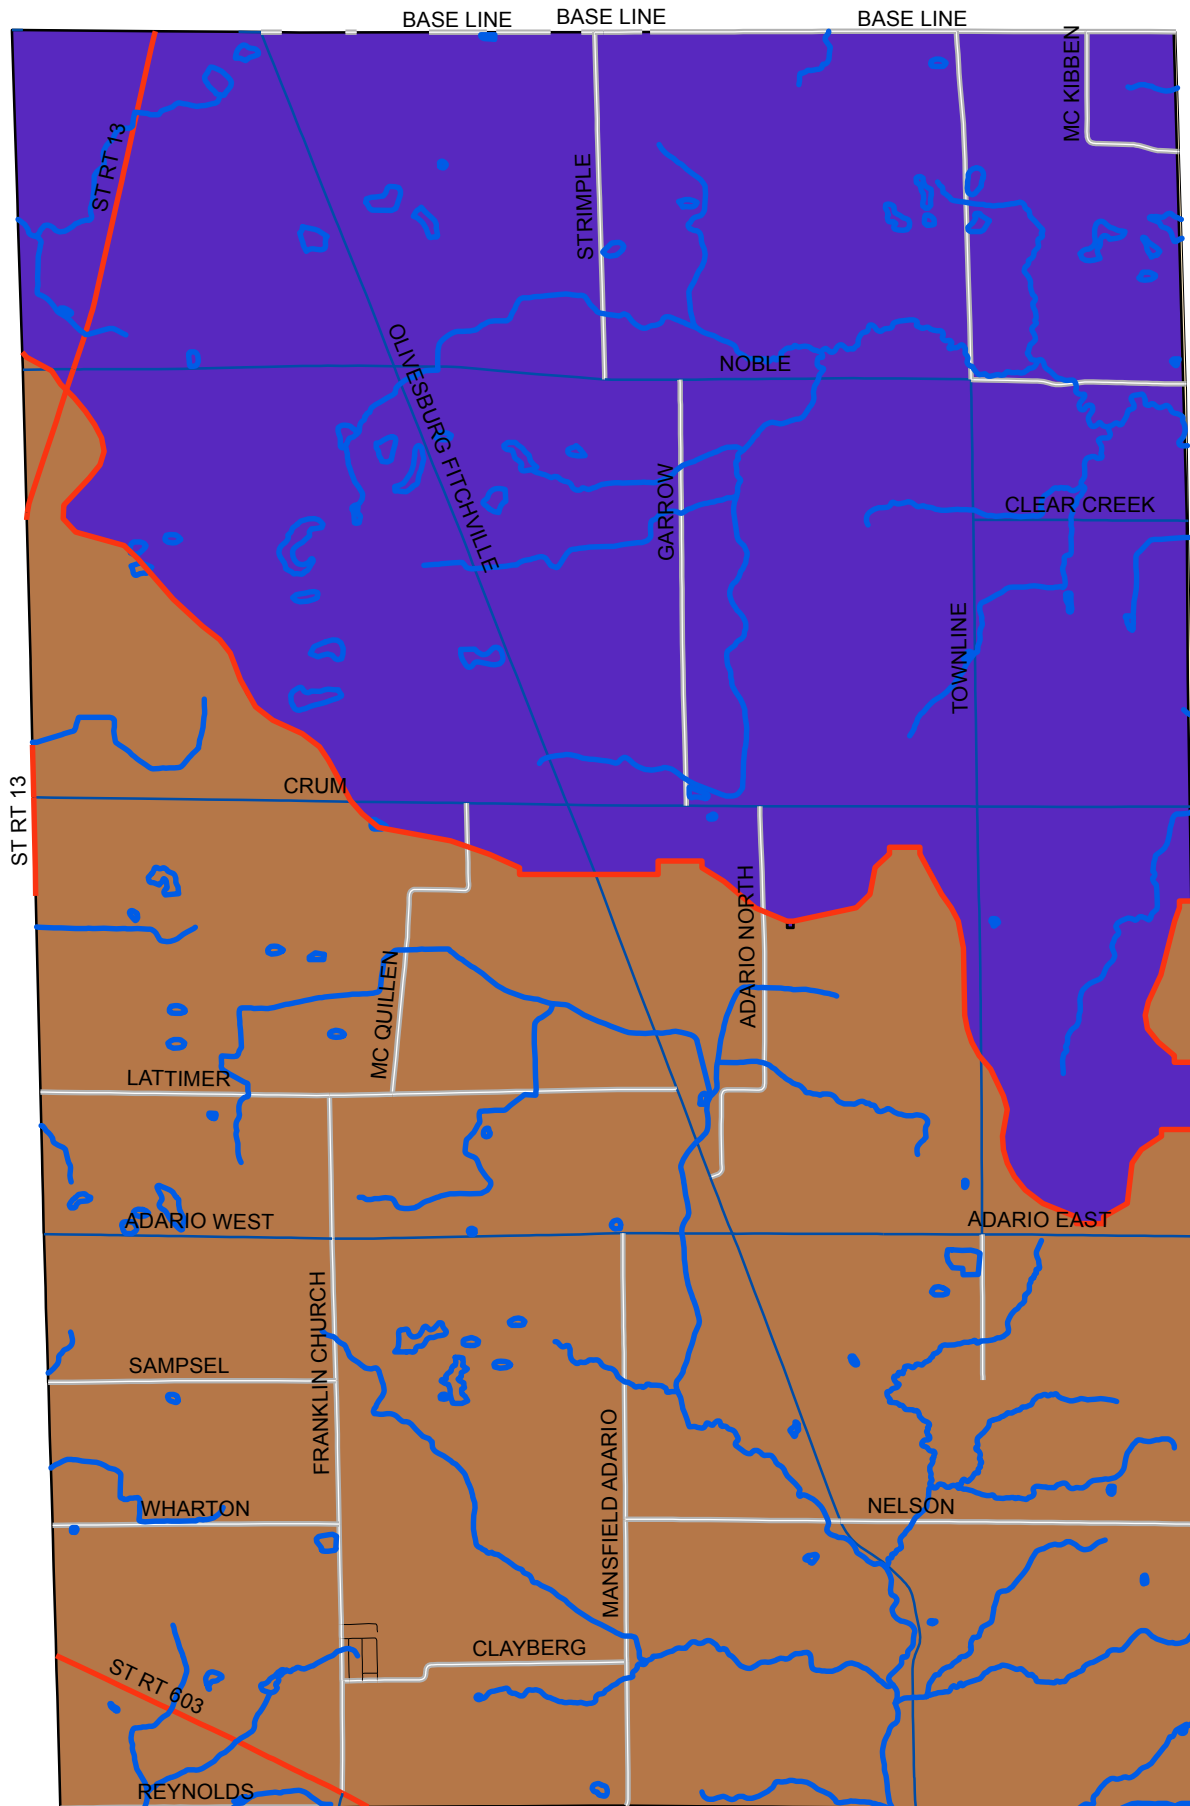

# Butler Township - Richland County, Ohio

Base Map

# Butler Township - Richland County, Ohio

Base Map + Streams & Rivers

# Butler Township - Richland County, Ohio

Base Map + Streams & Rivers + Continental Divide + Watersheds

# Butler Township - Richland County, Ohio

Base Map + Streams & Rivers + Continental Divide + Watersheds + Township Sections