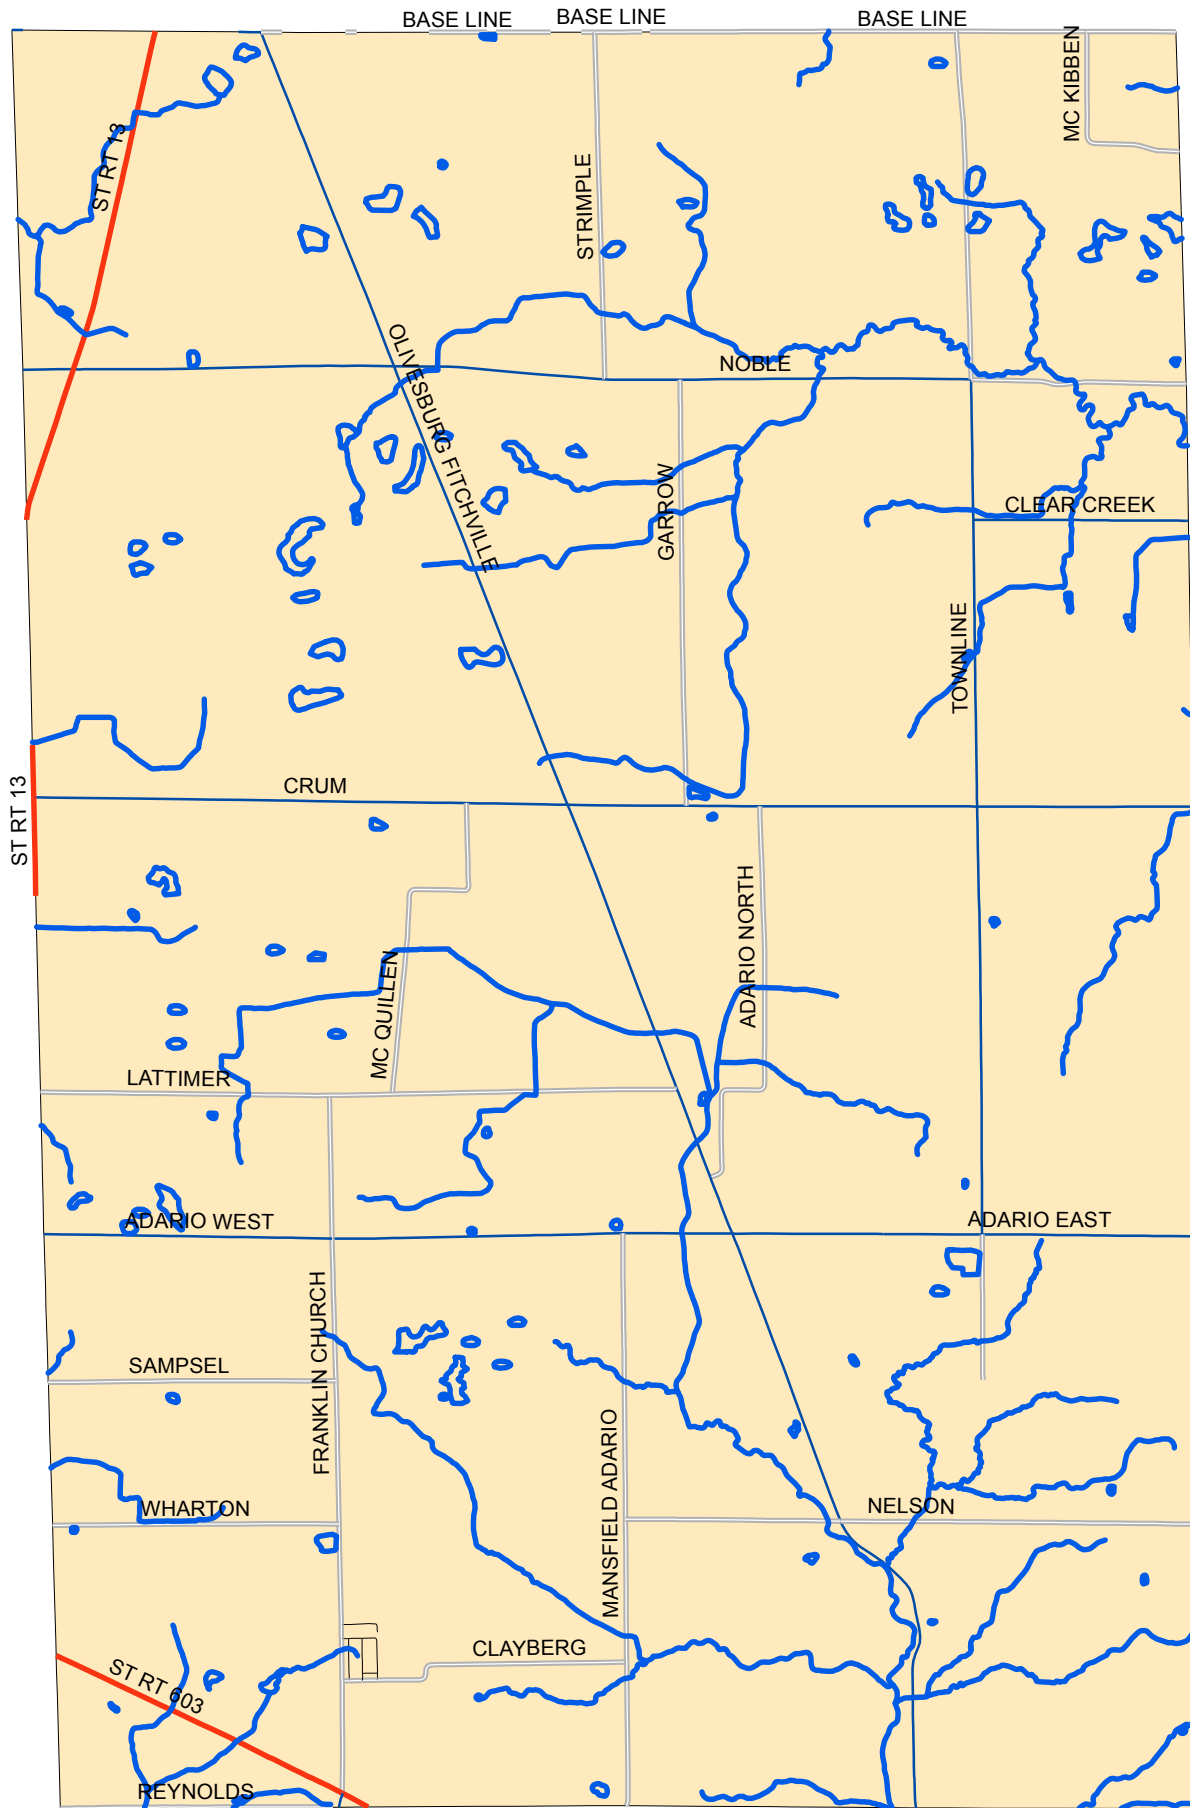

# Butler Township - Richland County, Ohio

Base Map

# Butler Township - Richland County, Ohio

Base Map + Streams & Rivers

# Butler Township - Richland County, Ohio

Base Map + Streams & Rivers + Continental Divide + Watersheds

# Butler Township - Richland County, Ohio

Base Map + Streams & Rivers + Continental Divide + Watersheds + Township Sections