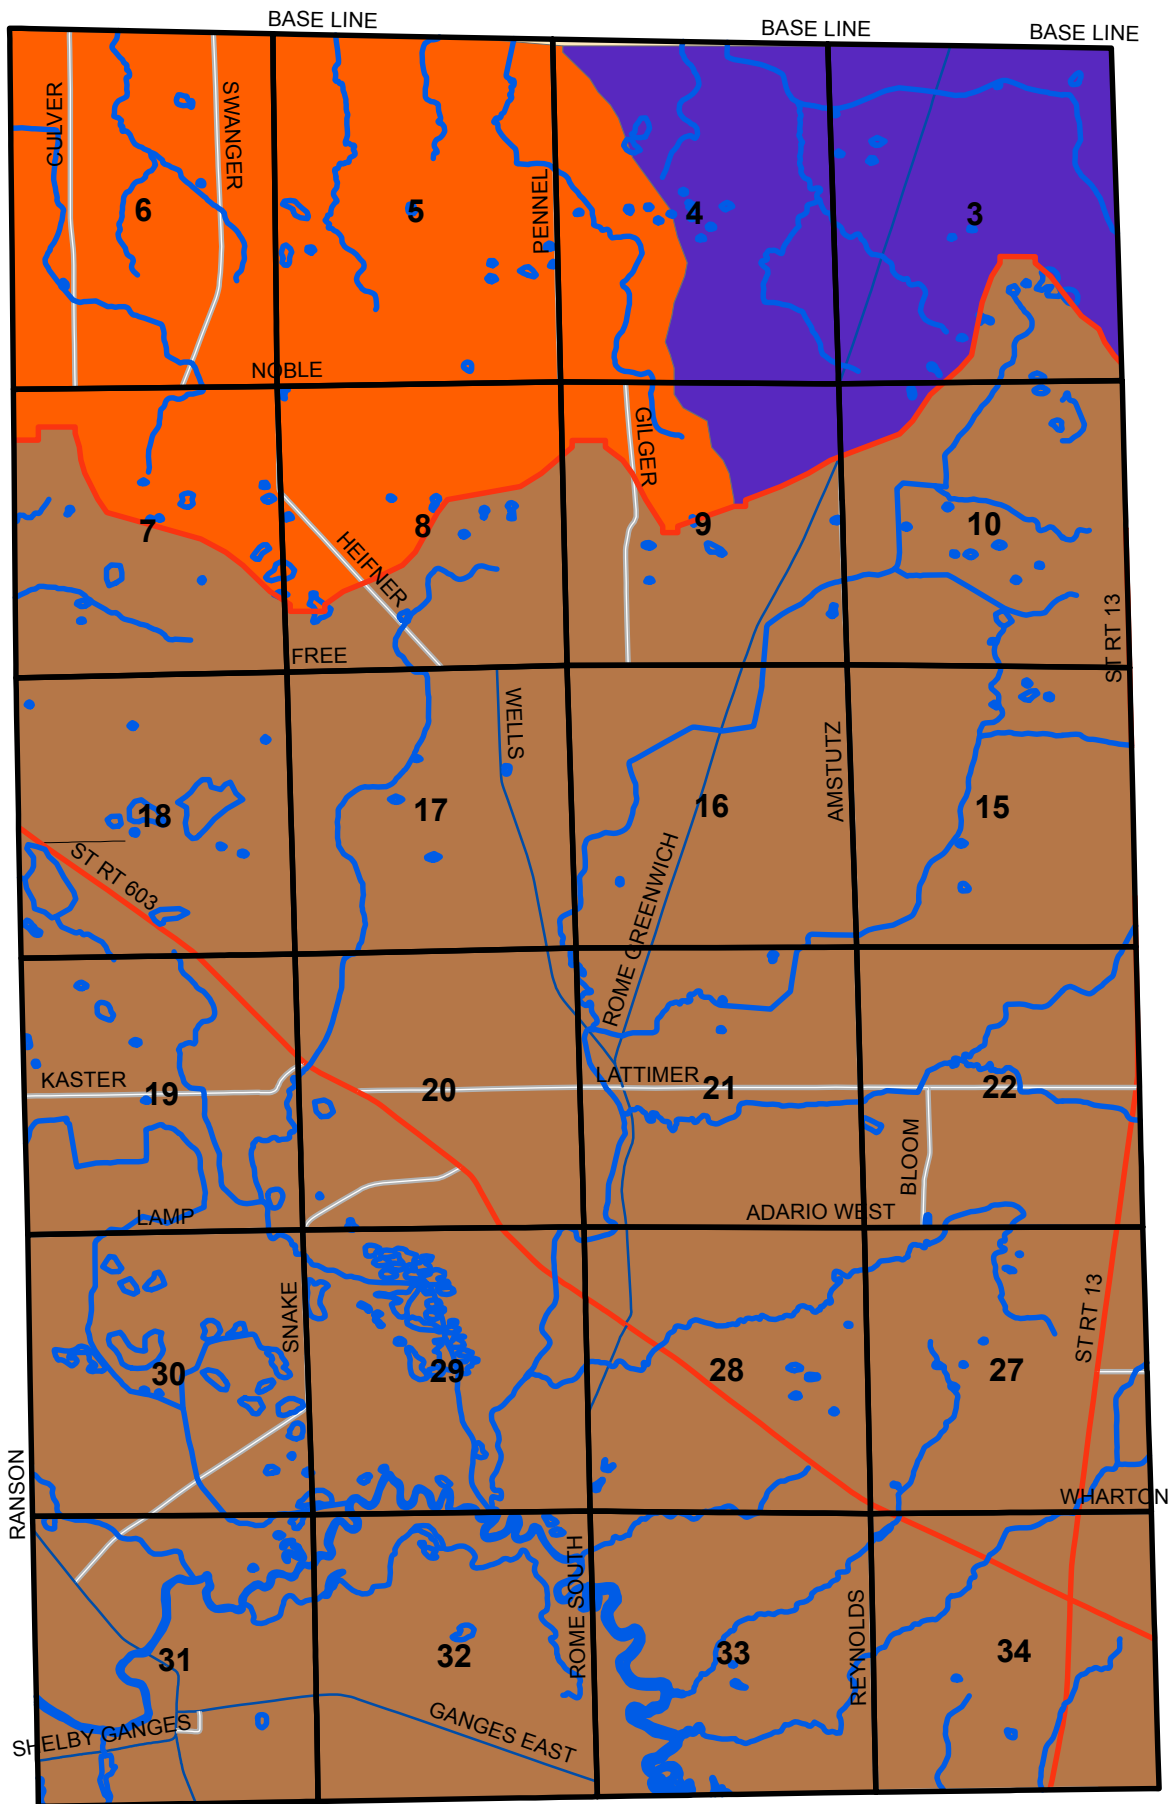

Bloomington Township - Richland County, Ohio

Base Map

Bloomington Township - Richland County, Ohio

Base Map + Streams & Rivers

Bloomington Township - Richland County, Ohio

Base Map + Streams & Rivers + Continental Divide + Watersheds

Bloomington Township - Richland County, Ohio

Base Map + Streams & Rivers + Continental Divide + Watersheds + Township Sections