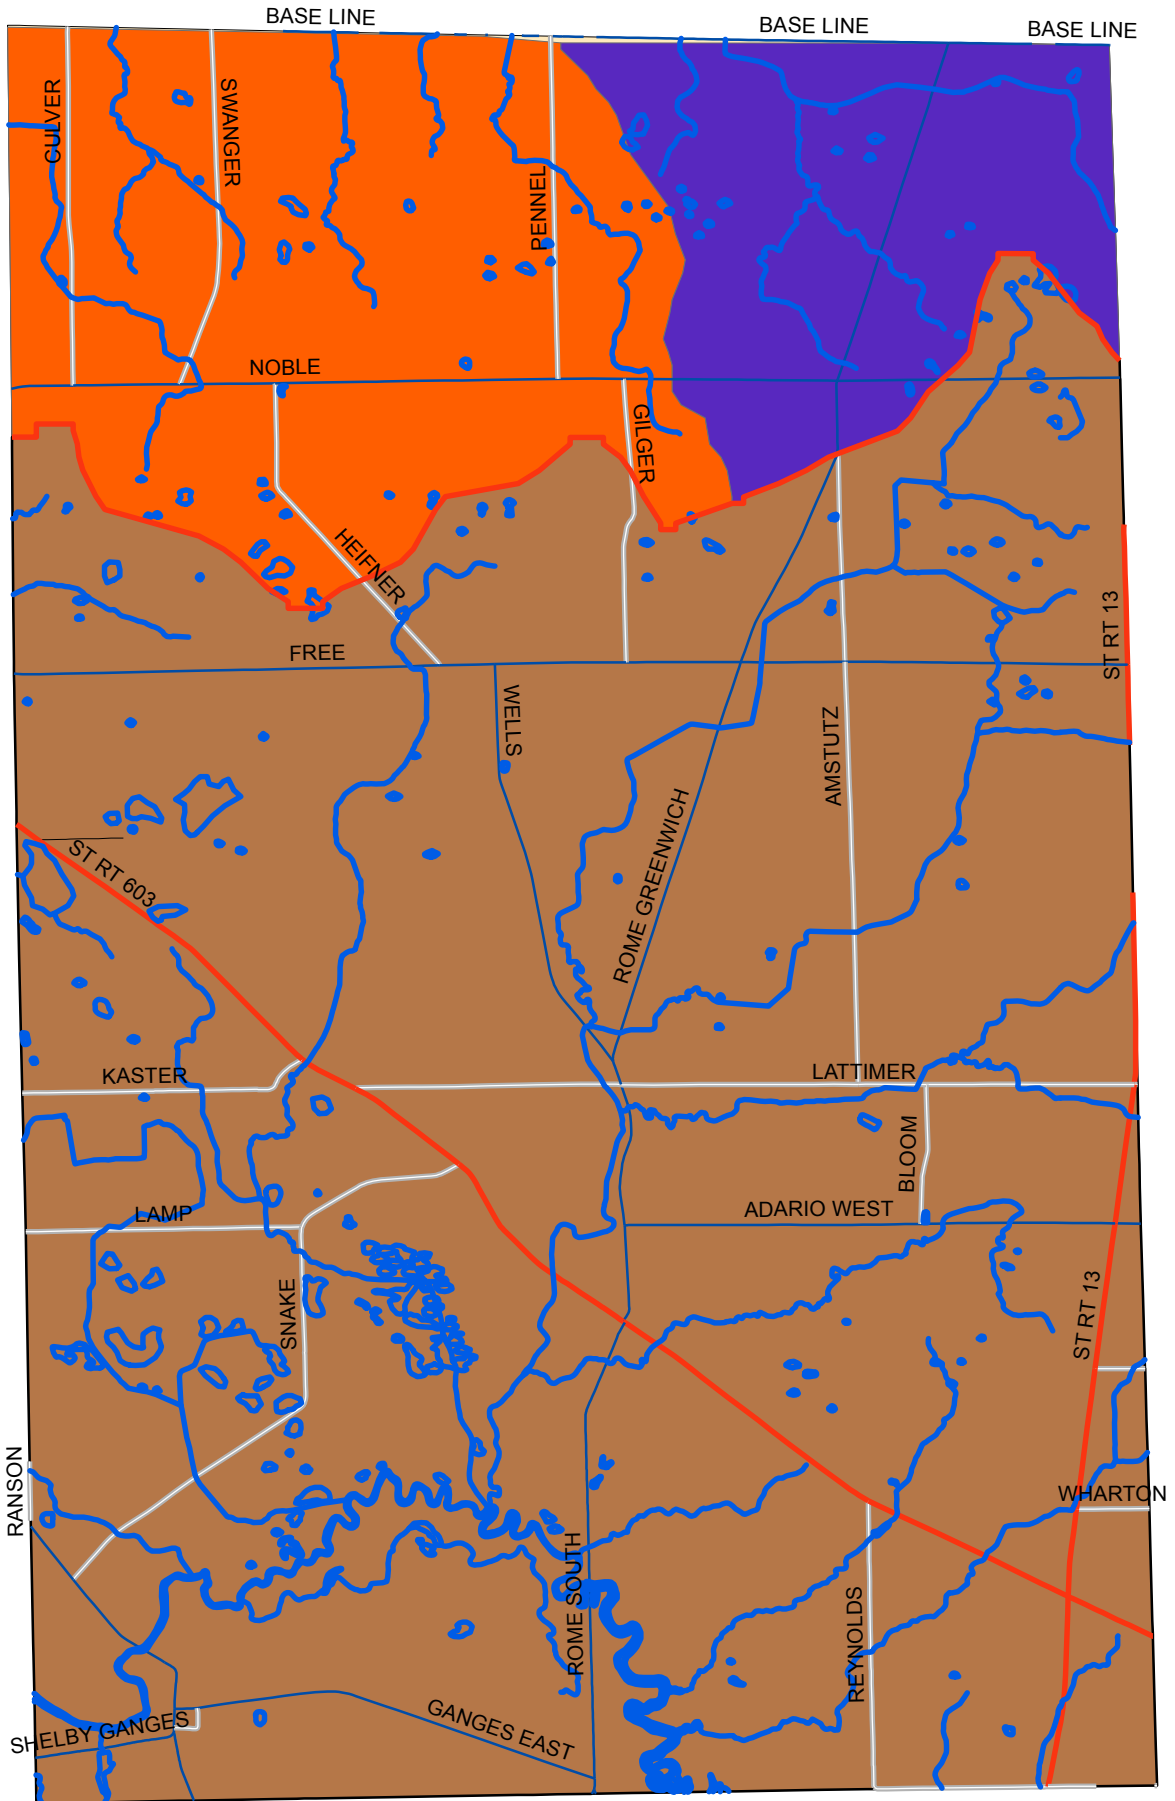

Bloomington Township - Richland County, Ohio

Base Map

Bloomington Township - Richland County, Ohio

Base Map + Streams & Rivers

Bloomington Township - Richland County, Ohio

Base Map + Streams & Rivers + Continental Divide + Watersheds

Bloomington Township - Richland County, Ohio

Base Map + Streams & Rivers + Continental Divide + Watersheds + Township Sections