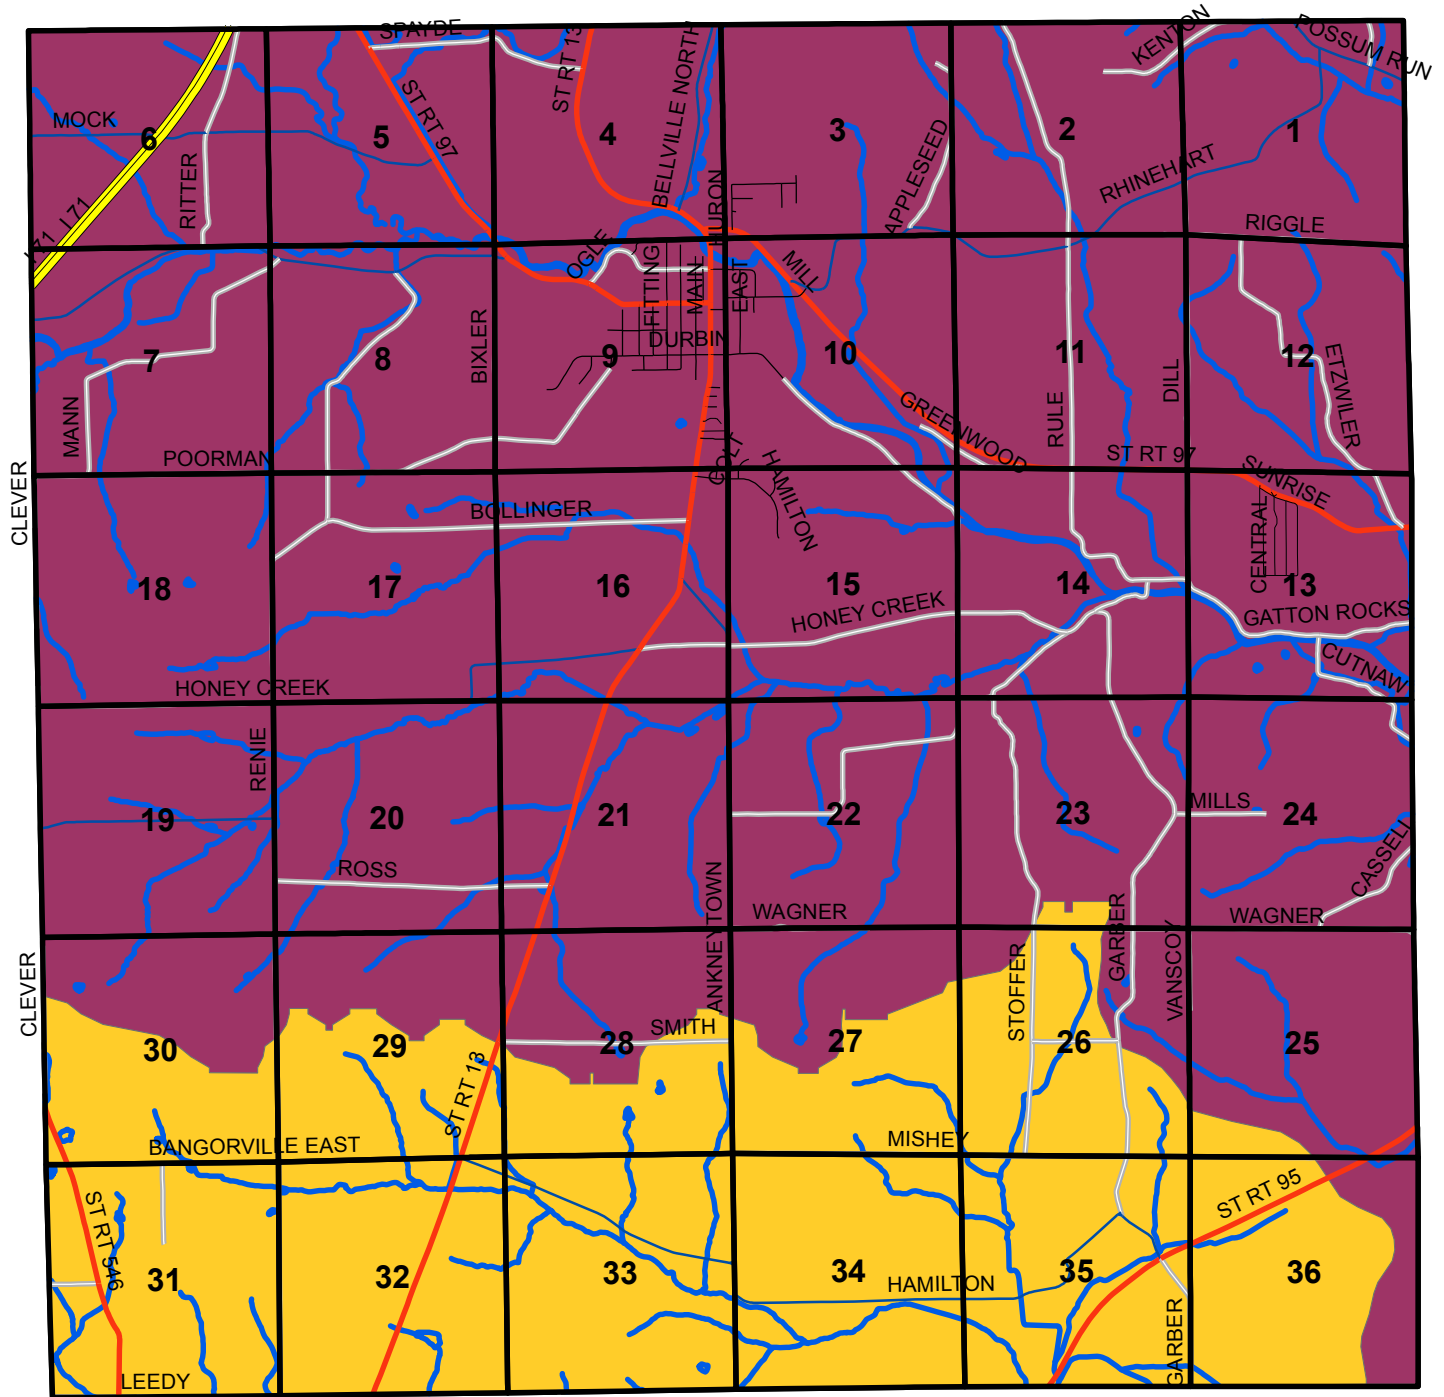

Jefferson Township - Richland County, Ohio

Base Map

Jefferson Township - Richland County, Ohio

Base Map + Streams & Rivers

Jefferson Township - Richland County, Ohio

Base Map + Streams & Rivers + Watersheds

Jefferson Township - Richland County, Ohio

Base Map + Streams & Rivers + Watersheds + Sections