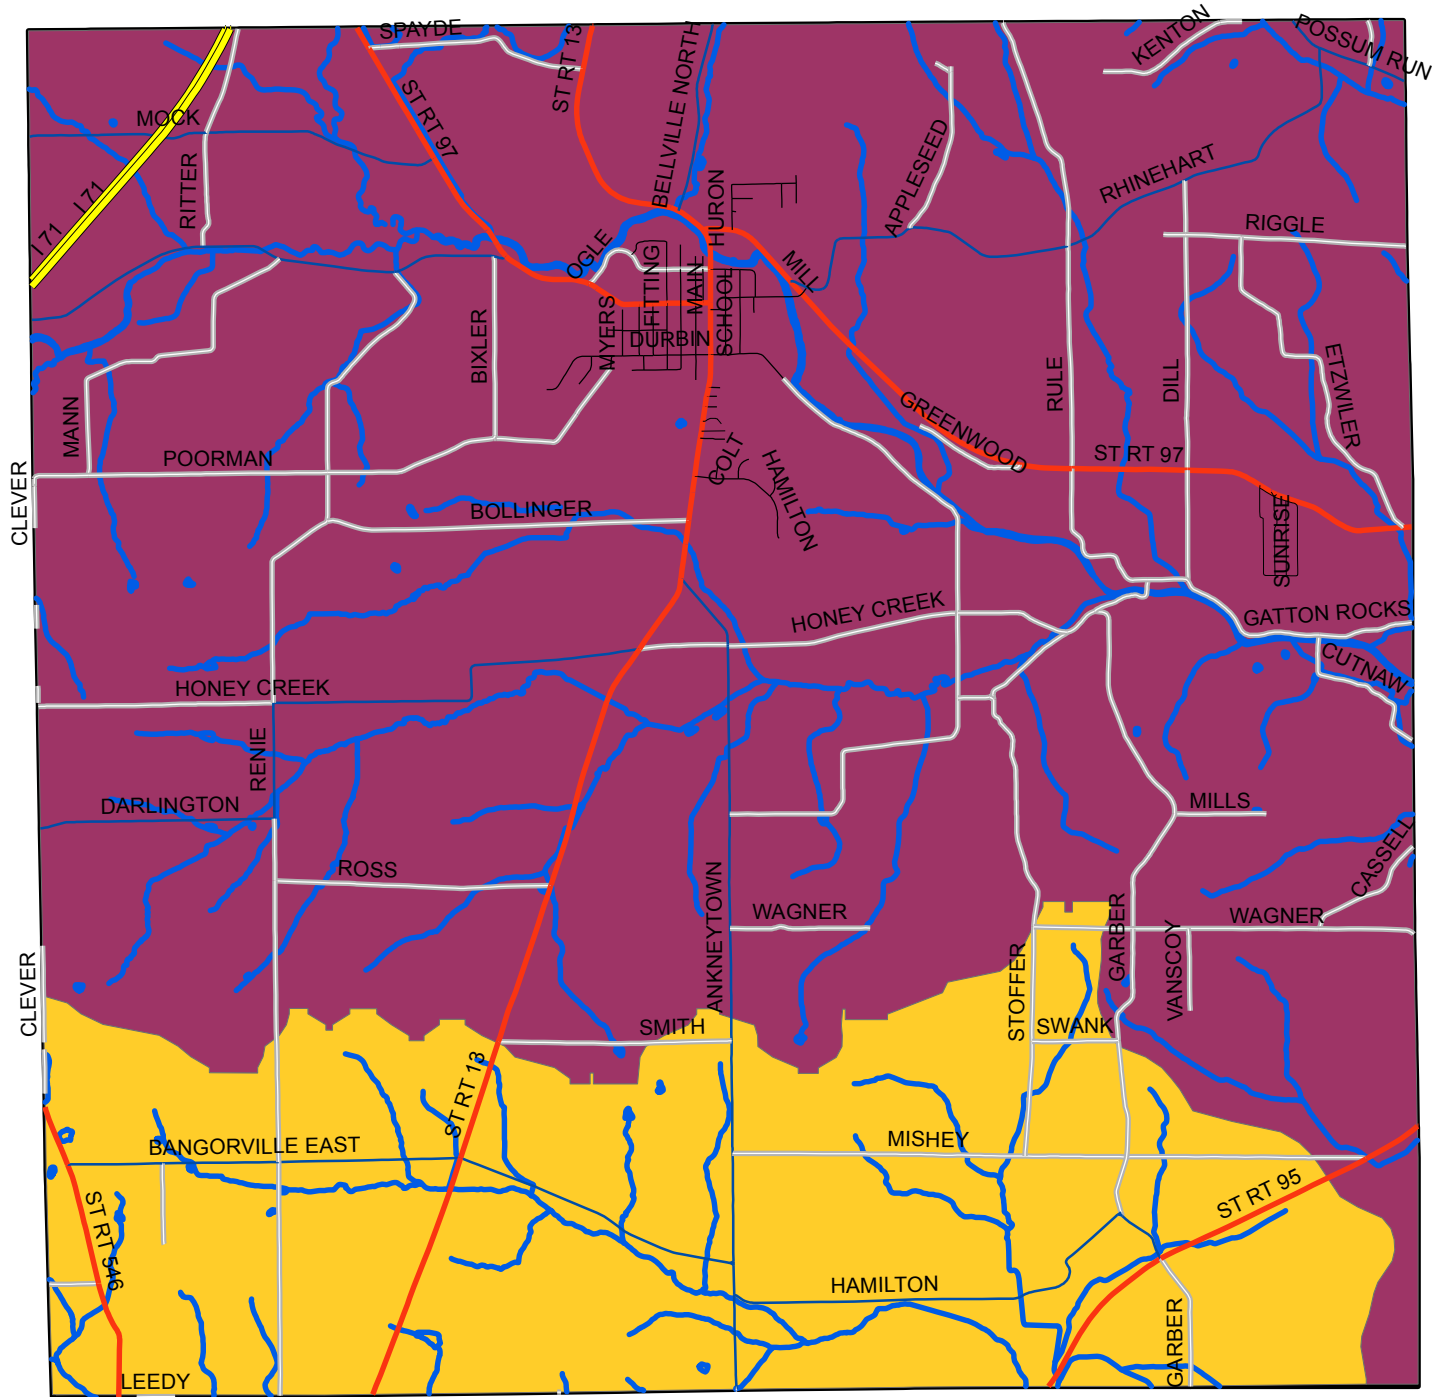

Jefferson Township - Richland County, Ohio

Base Map

Jefferson Township - Richland County, Ohio

Base Map + Streams & Rivers

Jefferson Township - Richland County, Ohio

Base Map + Streams & Rivers + Watersheds

Jefferson Township - Richland County, Ohio

Base Map + Streams & Rivers + Watersheds + Sections